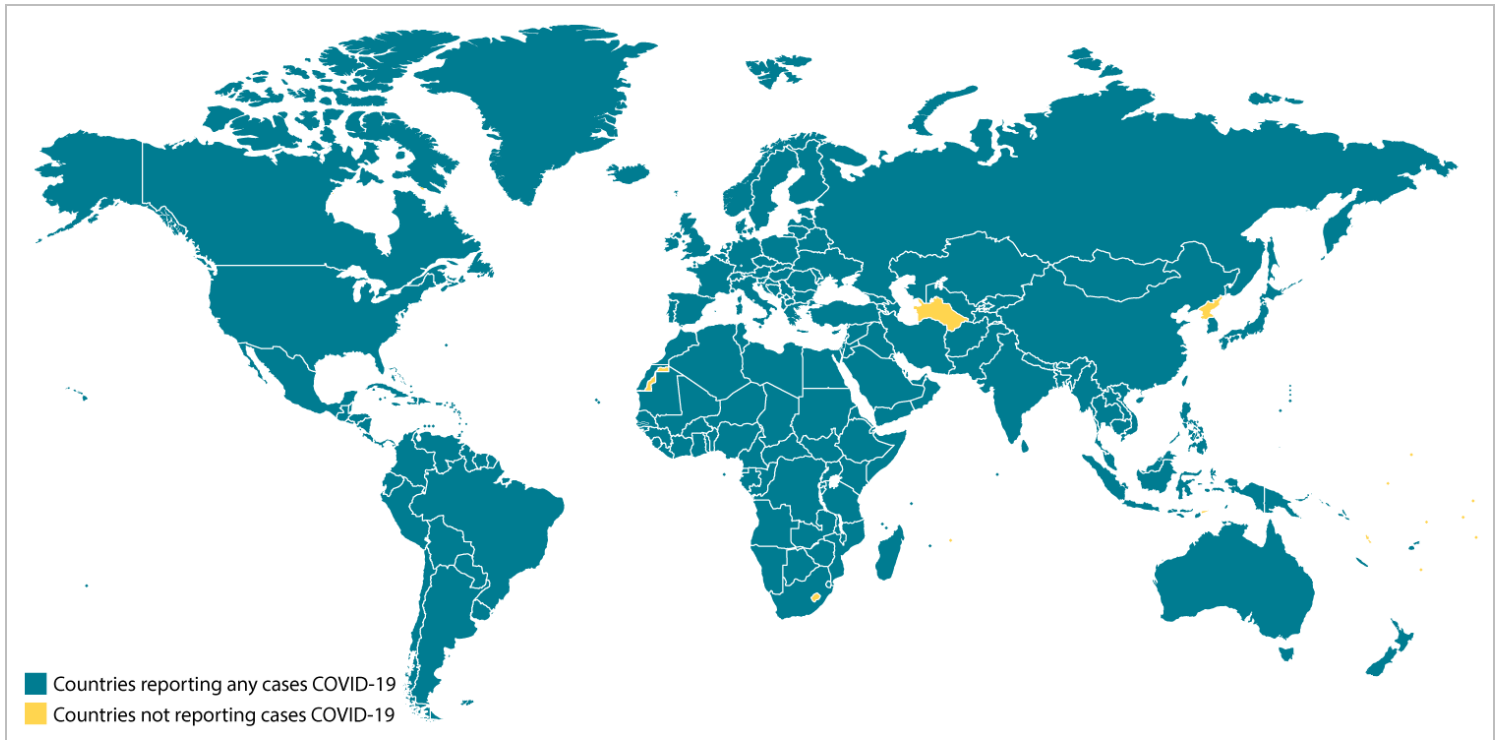

Coronavirus Disease 2019 (COVID-19)

World Map

As of 12:00 p.m. ET May 11, 2020

Visit the following pages for [global case numbers](#) (reported by the World Health Organization) and CDC's [COVID-19 travel recommendations by country](#). **CDC recommends that travelers avoid all nonessential international travel.** For U.S. information, visit CDC's [COVID-19 in the U.S.](#)

Locations with Confirmed COVID-19 Cases, by WHO Region

Africa

- Algeria
- Angola
- Benin
- Botswana
- Burkina Faso
- Burundi
- Cabo Verde
- Cameroon

- Peru
- Saint Kitts and Nevis
- Saint Lucia
- Saint Vincent and the Grenadines
- Suriname
- Trinidad and Tobago
- Uruguay
- United States
- Venezuela

- Hungary
- Iceland
- Ireland
- Israel
- Italy
- Kazakhstan
- Kyrgyzstan
- Latvia
- Liechtenstein
- Lithuania