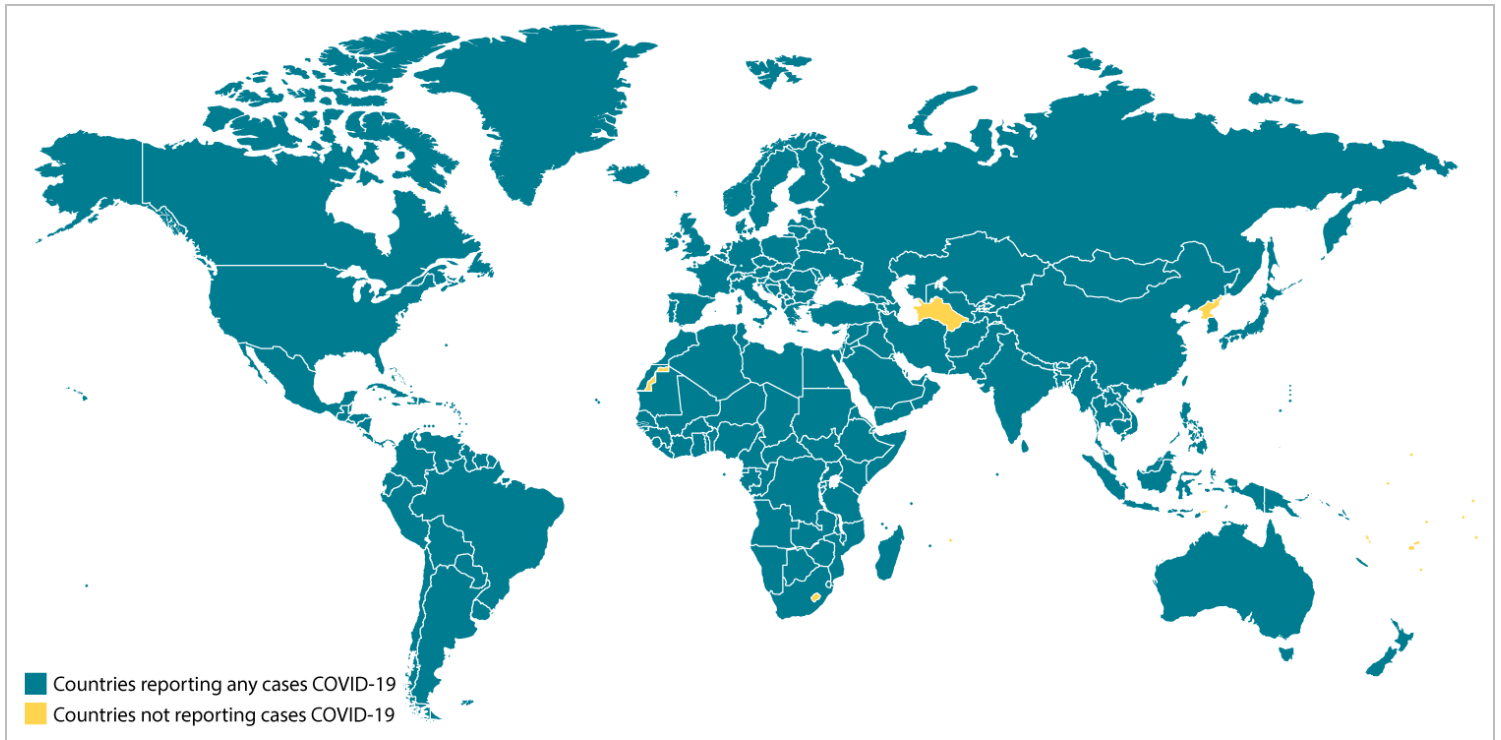

Coronavirus Disease 2019 (COVID-19)

World Map

As of 12:00 p.m. ET May 10, 2020

Visit the following pages for [global case numbers](#) (reported by the World Health Organization) and CDC's [COVID-19 travel recommendations by country](#). **CDC recommends that travelers avoid all nonessential international travel.** For U.S. information, visit CDC's [COVID-19 in the U.S.](#)

Locations with Confirmed COVID-19 Cases, by WHO Region

Africa

- Algeria
- Angola
- Benin
- Botswana
- Burkina Faso
- Burundi
- Cabo Verde
- Cameroon

- Peru
- Saint Kitts and Nevis
- Saint Lucia
- Saint Vincent and the Grenadines
- Suriname
- Trinidad and Tobago
- Uruguay
- United States
- Venezuela

- Hungary
- Iceland
- Ireland
- Israel
- Italy
- Kazakhstan
- Kyrgyzstan
- Latvia
- Liechtenstein
- Lithuania

- Central African Republic
- Chad
- Comoros
- Congo
- Democratic Republic of Congo
- Equatorial Guinea
- Eritrea
- Eswatini
- Ethiopia
- Gabon
- Gambia
- Ghana
- Guinea
- Guinea-Bissau
- Ivory Coast (Côte d'Ivoire)
- Kenya
- Liberia
- Madagascar
- Malawi
- Mali
- Mauritania
- Mauritius
- Mozambique
- Namibia
- Niger
- Nigeria
- Rwanda
- São Tomé and Príncipe
- Senegal
- Seychelles
- Sierra Leone
- South Africa
- South Sudan
- Togo
- United Republic of Tanzania
- Uganda
- Zambia
- Zimbabwe

Western Pacific Territories

- Guam
- French Polynesia
- New Caledonia
- Northern Mariana Islands (Commonwealth of the)

Related Pages

[Coronavirus Disease 2019 \(COVID-19\) in the U.S.](#)