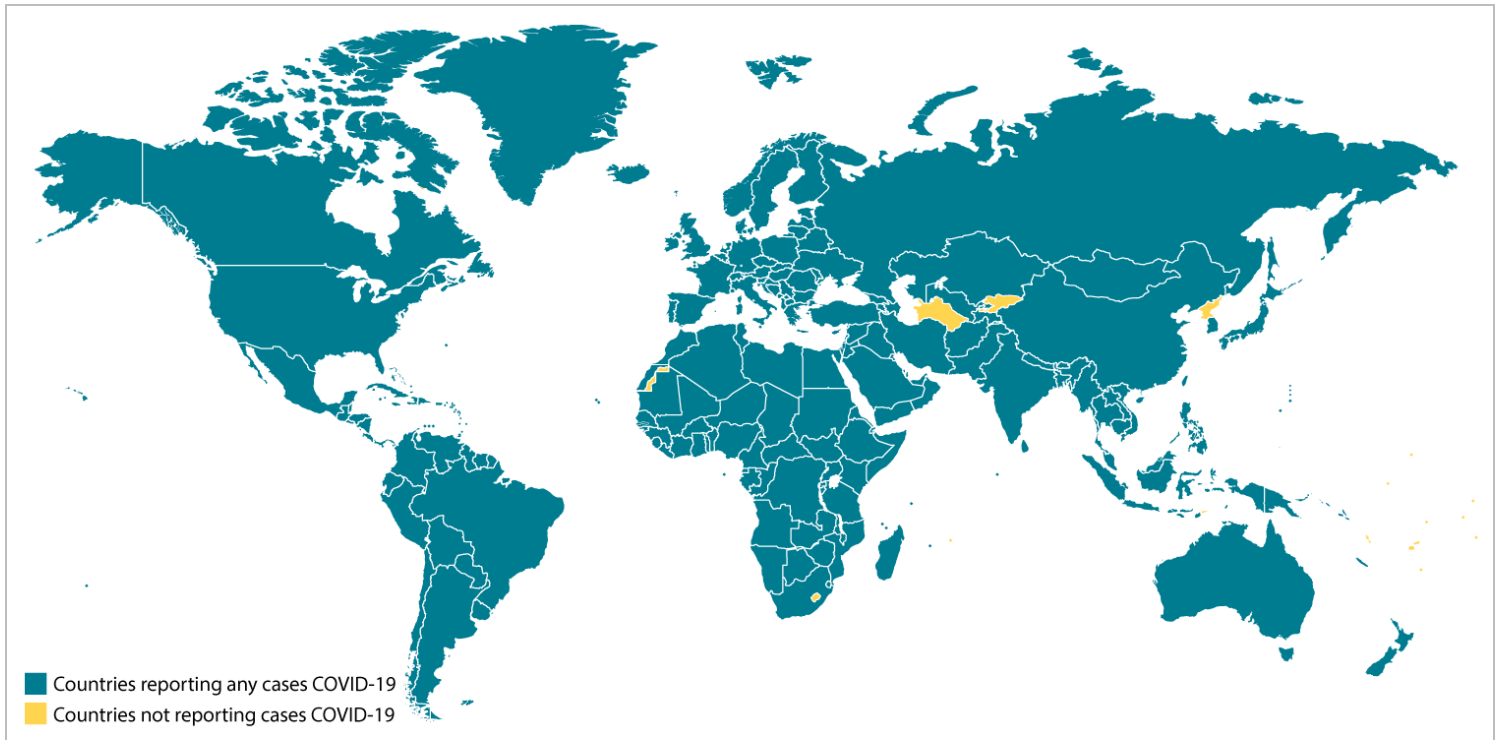

Coronavirus Disease 2019 (COVID-19)

World Map

As of 12:00 p.m. ET May 5, 2020

Visit the following pages for [global case numbers](#) (reported by the World Health Organization) and CDC's [COVID-19 travel recommendations by country](#). **CDC recommends that travelers avoid all nonessential international travel.** For U.S. information, visit CDC's [COVID-19 in the U.S.](#)

Locations with Confirmed COVID-19 Cases, by WHO Region

Africa

- Algeria
- Angola
- Benin
- Botswana
- Burkina Faso
- Burundi
- Cabo Verde
- Cameroon
- Peru
- Saint Kitts and Nevis
- Saint Lucia
- Saint Vincent and the Grenadines
- Suriname
- Trinidad and Tobago
- Uruguay
- United States
- Venezuela
- Hungary
- Iceland
- Ireland
- Israel
- Italy
- Kazakhstan
- Kyrgyzstan
- Latvia
- Liechtenstein
- Lithuania

- Central African Republic
- Chad
- Comoros
- Congo
- Democratic Republic of Congo
- Equatorial Guinea
- Eritrea
- Eswatini
- Ethiopia
- Gabon
- Gambia
- Ghana
- Guinea
- Guinea-Bissau
- Ivory Coast (Côte d'Ivoire)
- Kenya
- Liberia
- Madagascar
- Malawi
- Mali
- Mauritania
- Mauritius
- Mozambique
- Namibia
- Niger
- Nigeria
- Rwanda
- São Tomé and Príncipe
- Senegal
- Seychelles
- Sierra Leone
- South Africa
- South Sudan
- Togo
- United Republic of Tanzania
- Uganda
- Zambia
- Zimbabwe

Western Pacific Territories

- Guam
- French Polynesia
- New Caledonia
- Northern Mariana Islands (Commonwealth of the)

Related Pages

[Coronavirus Disease 2019 \(COVID-19\) in the U.S.](#)