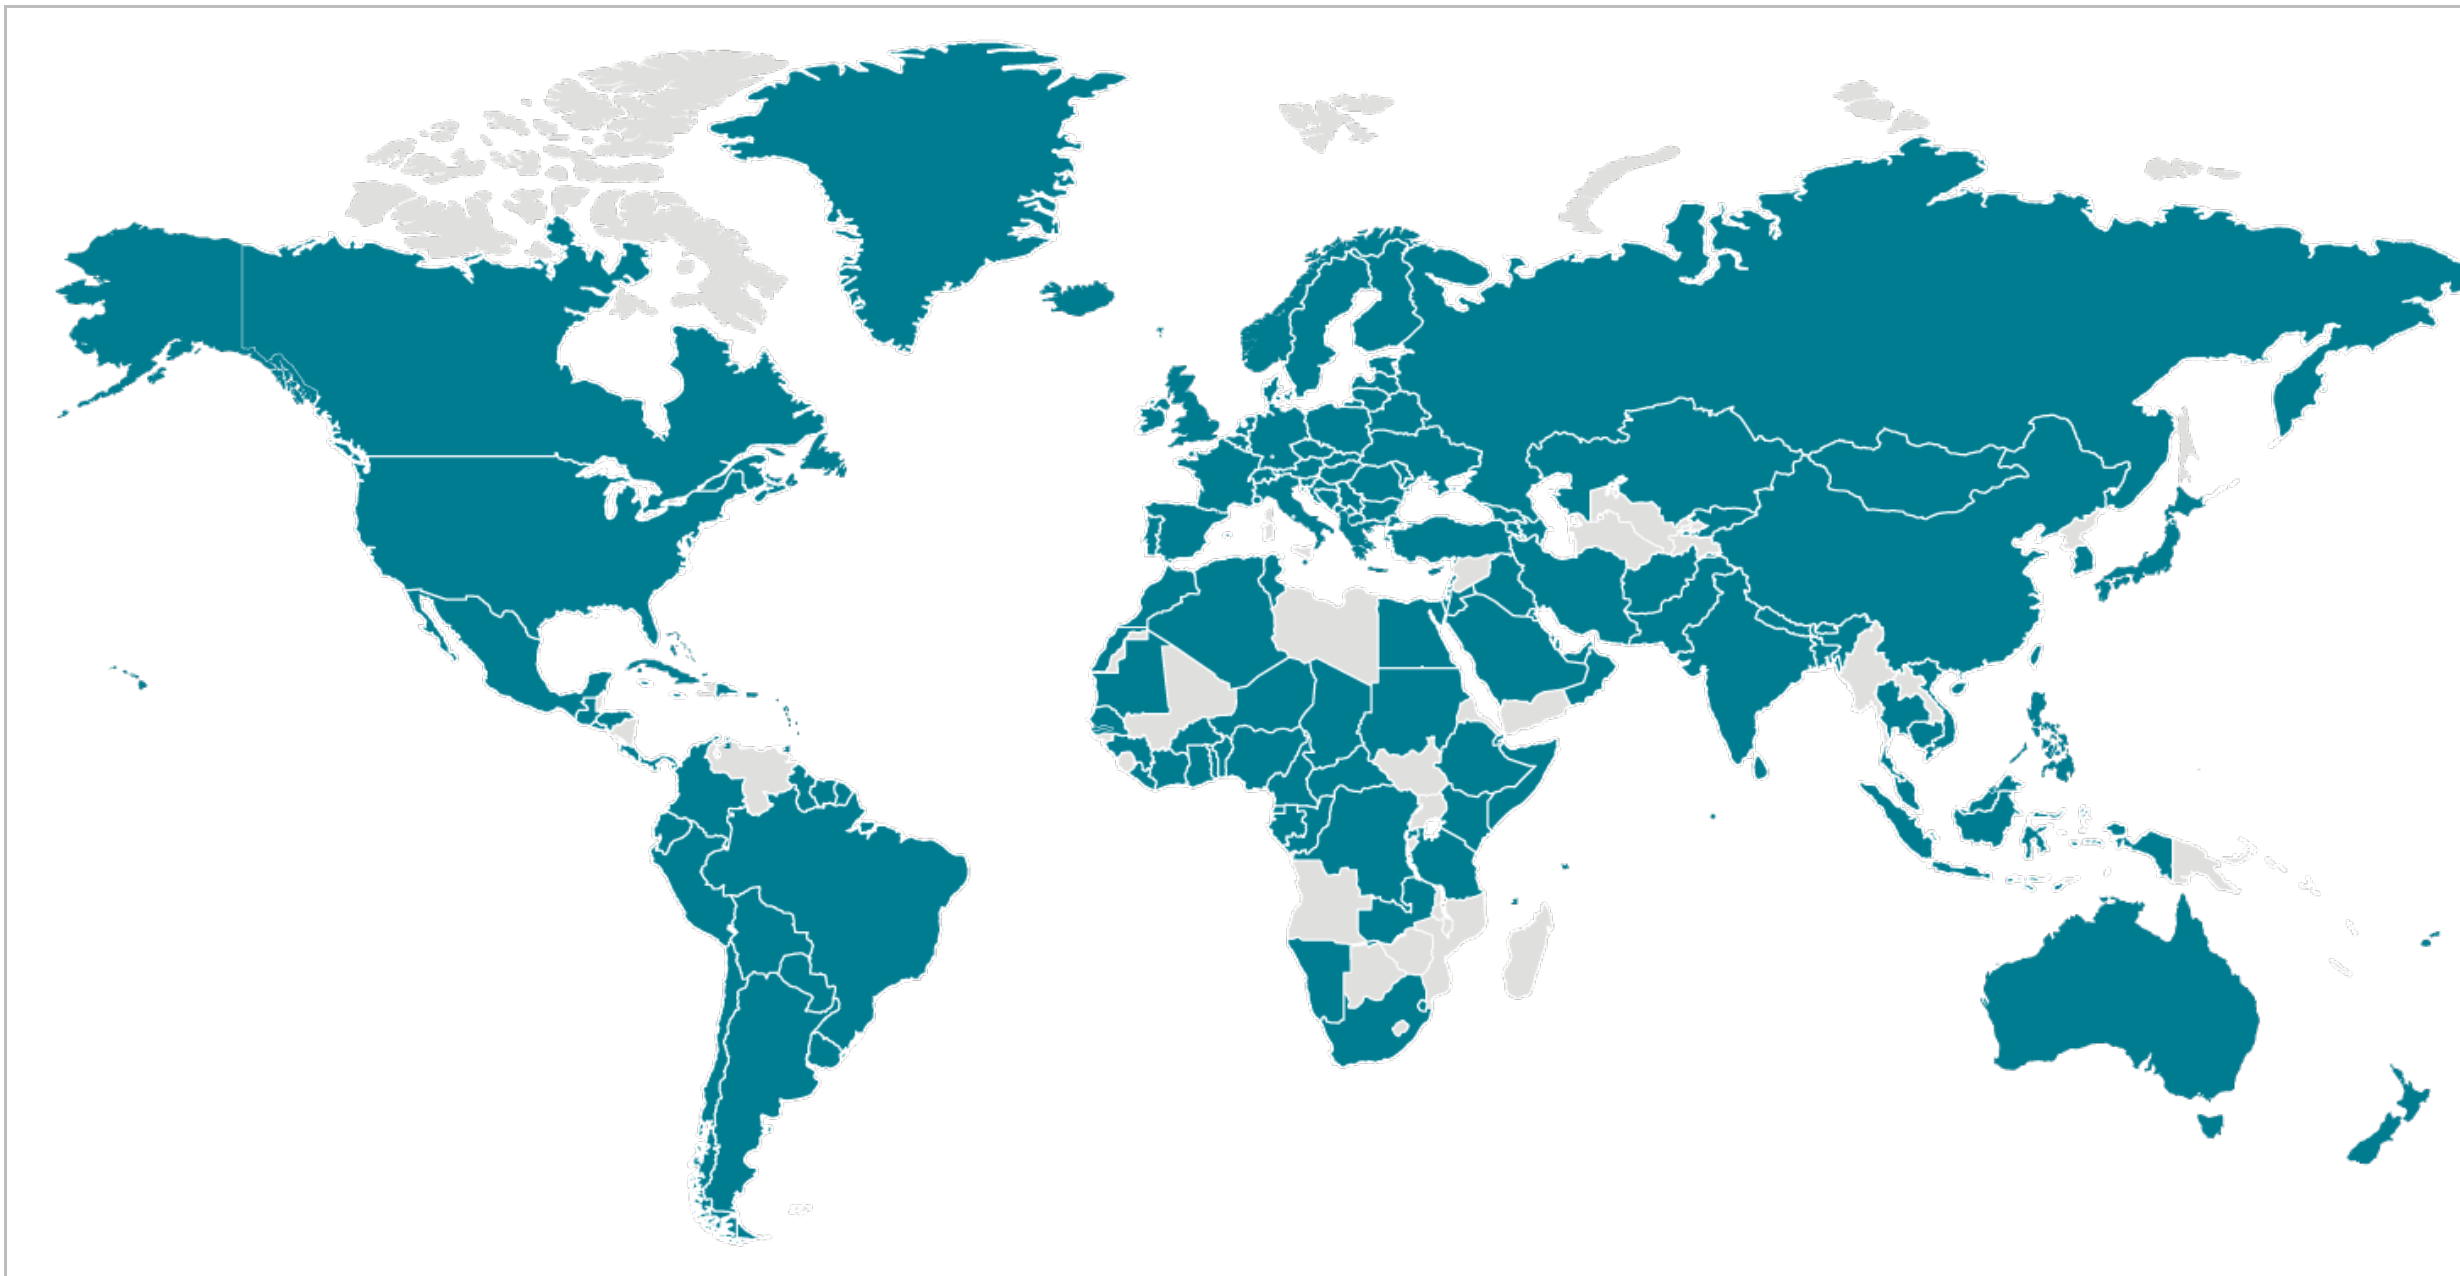

Coronavirus Disease 2019 (COVID-19)

World Map

Global Map

As of 12:00 p.m. ET March 20, 2020

Global case numbers are reported by the World Health Organization (WHO) in their [coronavirus disease 2019 (COVID-19) situation report](#) [↗](#). For U.S. information, visit CDC's [COVID-19 in the U.S.](#)

Locations with Confirmed COVID-19 Cases, by WHO Region

Africa

- Algeria
- Benin
- Burkina Faso
- Cameroon
- Central African Republic
- Chad
- Congo