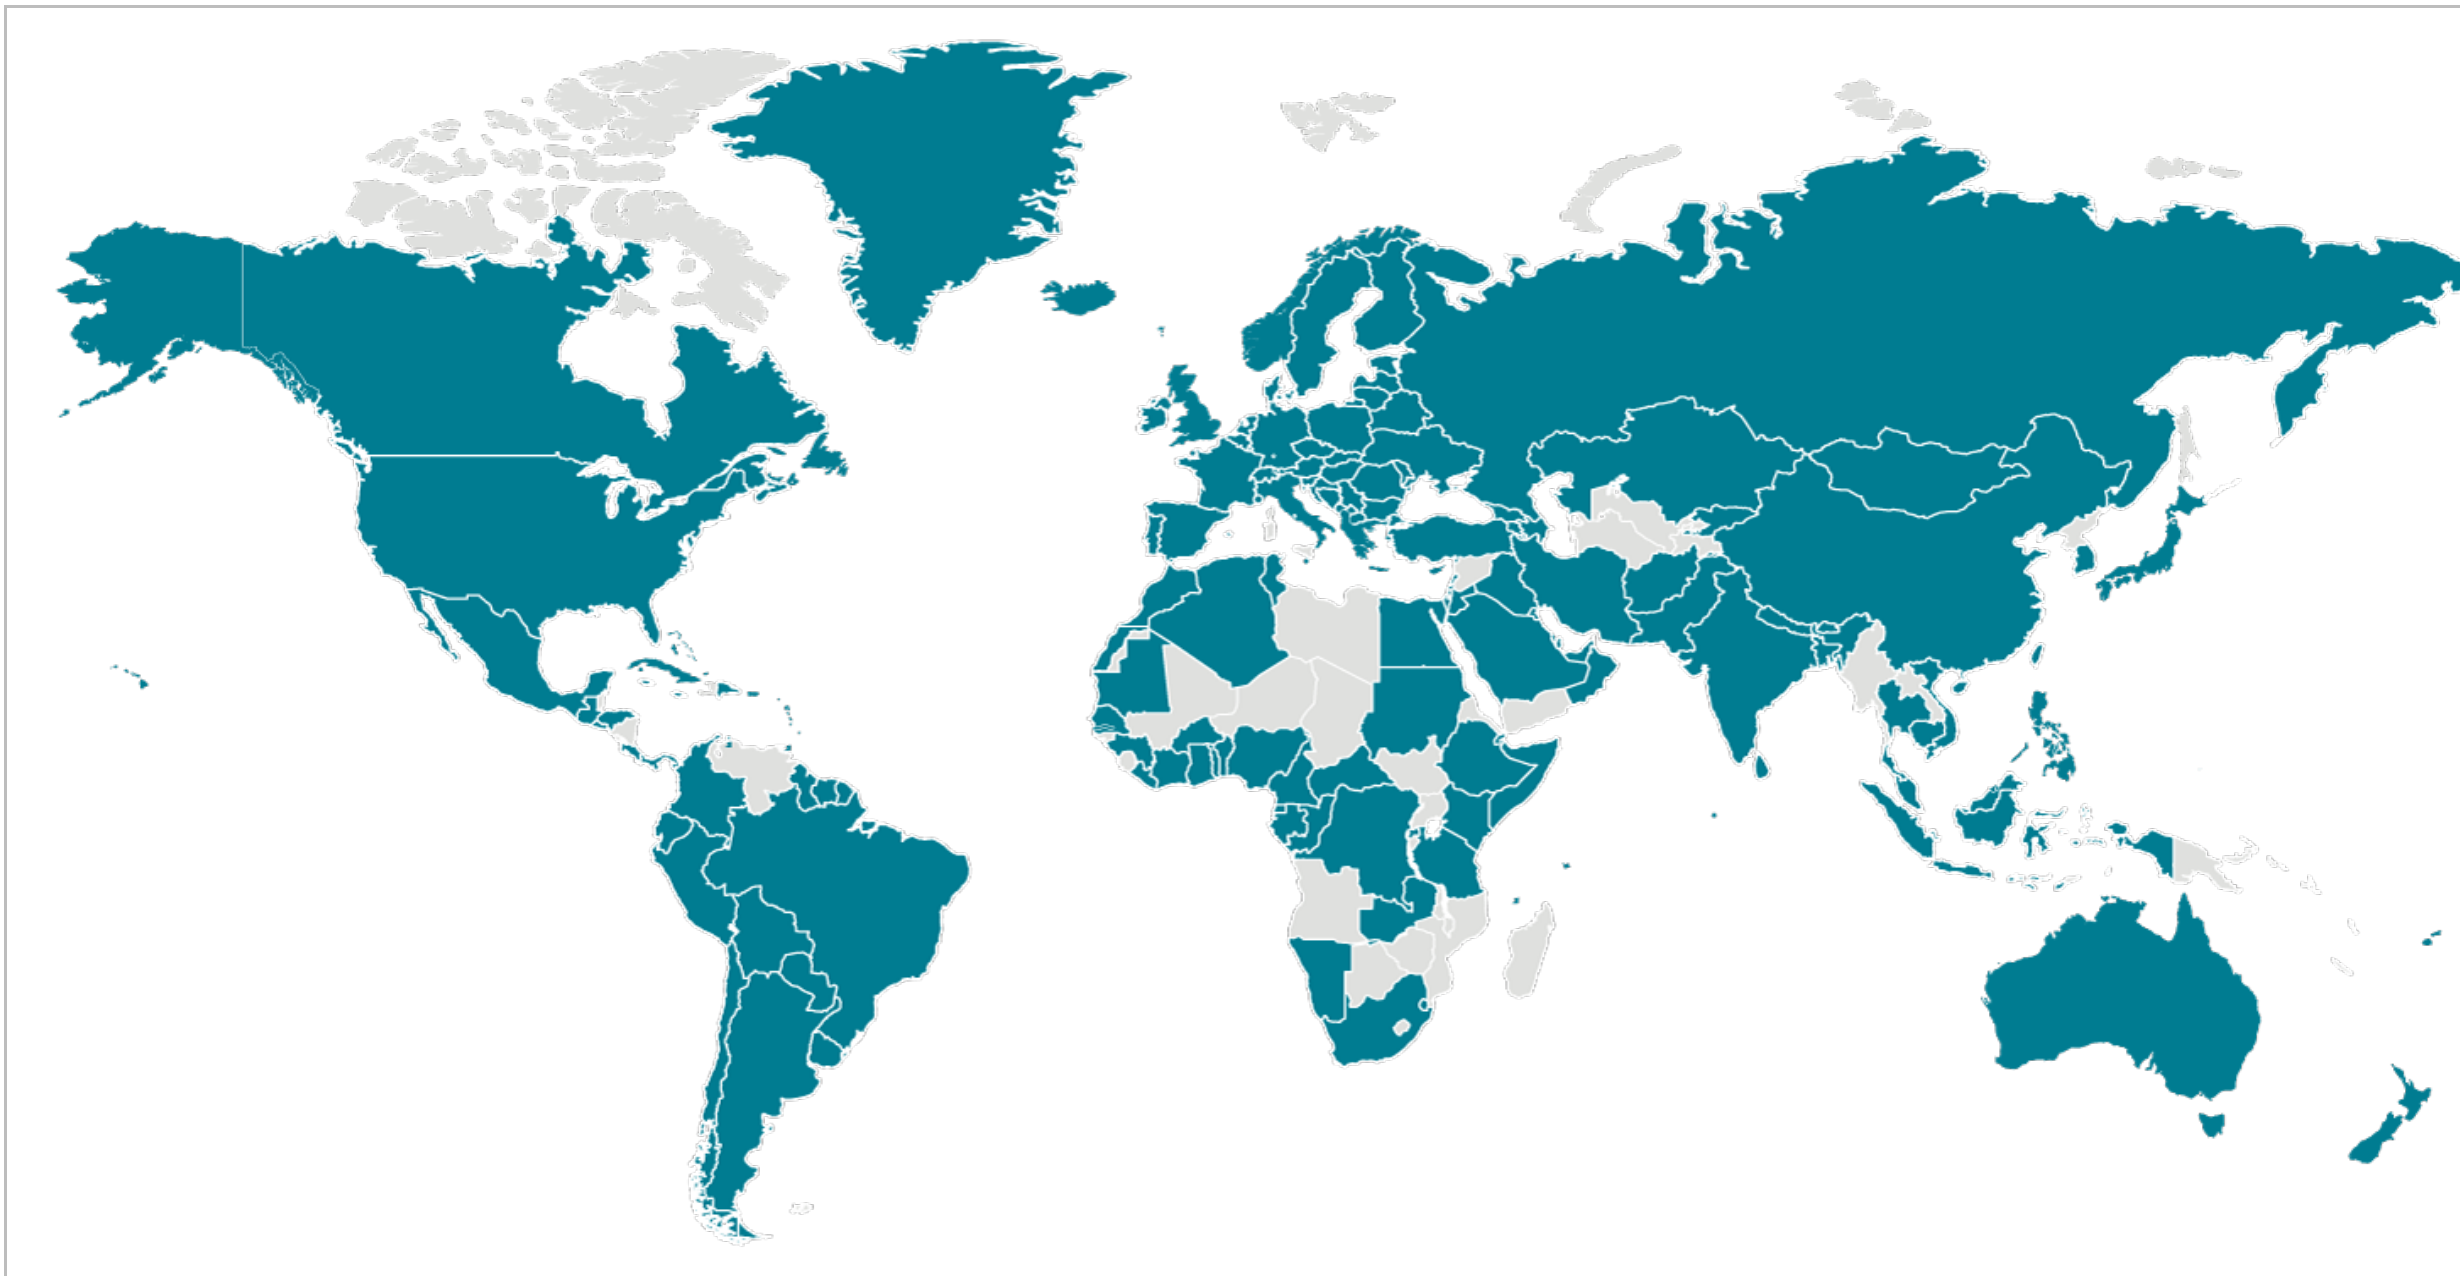

Coronavirus Disease 2019 (COVID-19)

World Map

Global Map

As of 12:00 p.m. ET March 19, 2020

Global case numbers are reported by the World Health Organization (WHO) in their [coronavirus disease 2019 \(COVID-19\) situation report](#) [↗](#). For U.S. information, visit CDC's [COVID-19 in the U.S.](#)

Locations with Confirmed COVID-19 Cases, by WHO Region

Africa

- Algeria
- Benin
- Burkina Faso
- Cameroon
- Central African Republic
- Congo
- Equatorial Guinea

- Eswatini
- Democratic Republic of Congo
- Ethiopia
- Gabon
- Gambia
- Ghana
- Guinea
- Ivory Coast (Côte d'Ivoire)
- Kenya
- Liberia
- Mauritania
- Namibia
- Nigeria
- Rwanda
- Senegal
- Seychelles
- Somalia
- South Africa
- Sudan
- Tanzania
- Togo
- Zambia

Americas

- Antigua and Barbuda
- Argentina
- Barbados
- Bolivia
- Brazil
- Canada
- Chile
- Colombia
- Costa Rica
- Cuba
- Dominican Republic
- Ecuador
- El Salvador
- French Guiana

- Guadalupe
- Guatemala
- Guyana
- Honduras
- Jamaica
- Martinique
- Mexico
- Panama
- Paraguay
- Peru
- Saint Lucia
- Saint Vincent and the Grenadines
- Suriname
- Trinidad and Tobago
- Uruguay
- United States

Eastern Mediterranean

- Afghanistan
- Bahrain
- Djibouti
- Egypt
- Iran
- Iraq
- Jordan
- Kuwait
- Lebanon
- Morocco
- Oman
- Pakistan
- Qatar
- Saudi Arabia
- Tunisia
- United Arab Emirates

Europe

- Albania
- Andorra
- Armenia