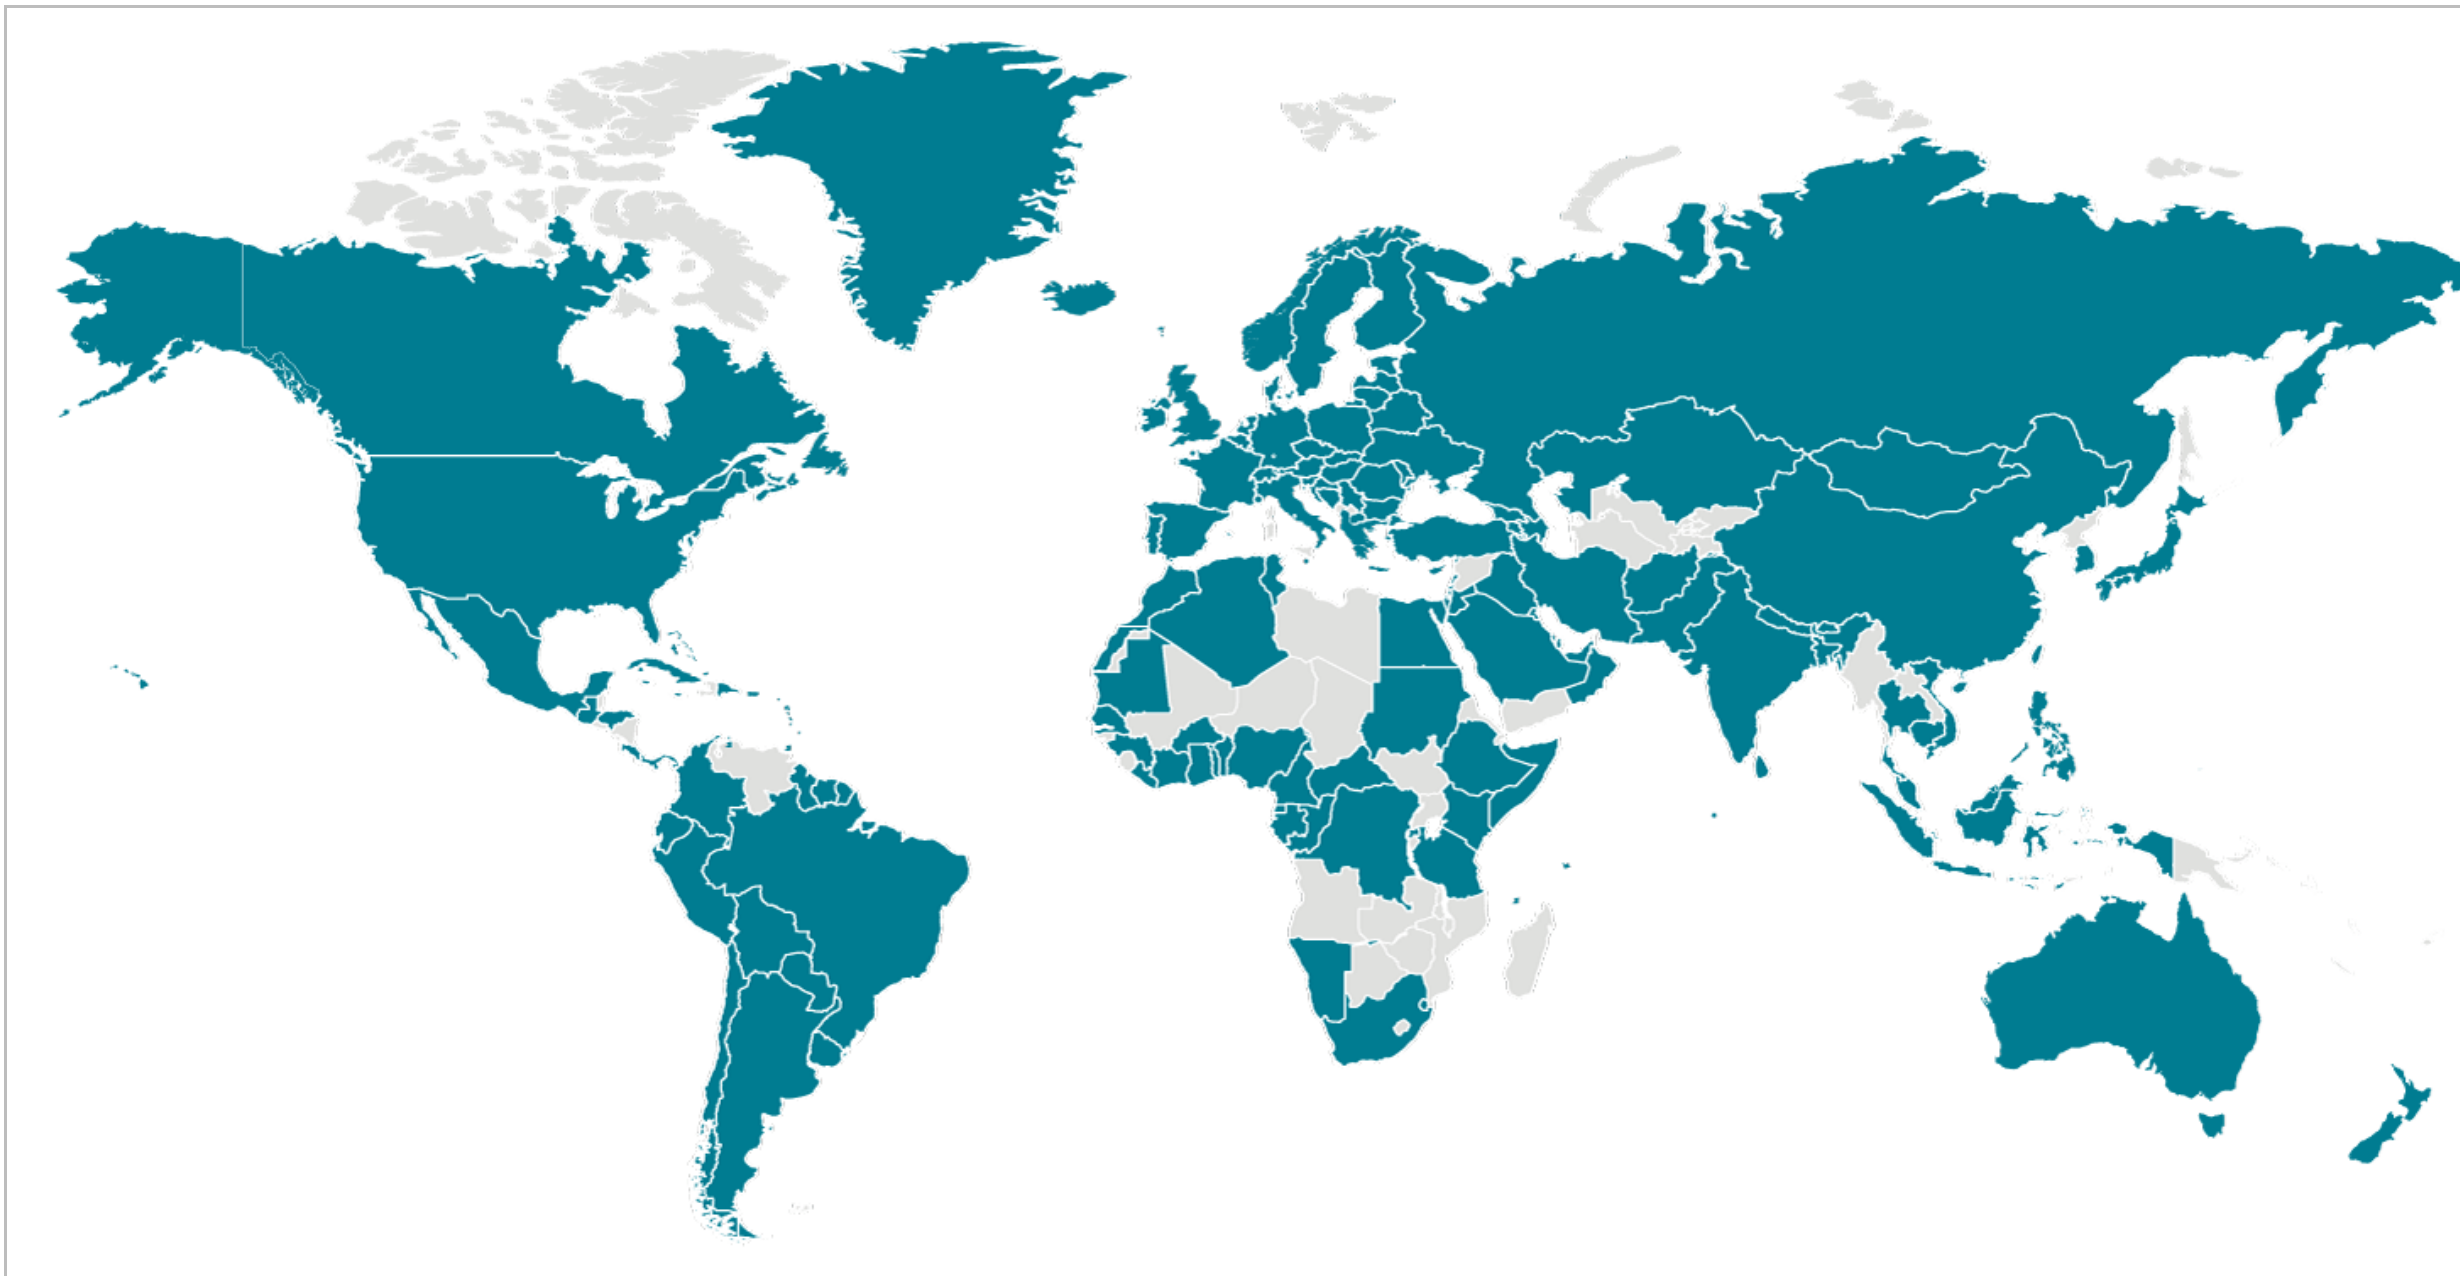

Coronavirus Disease 2019 (COVID-19)

World Map Global Map

As of 12:00 p.m. ET March 18, 2020

Global case numbers are reported by the World Health Organization (WHO) in their [coronavirus disease 2019 \(COVID-19\) situation report](#) [↗](#). For U.S. information, visit CDC's [COVID-19 in the U.S.](#)

Locations with Confirmed COVID-19 Cases, by WHO Region

Africa

- Algeria
- Benin
- Burkina Faso
- Cameroon
- Central African Republic
- Congo
- Equatorial Guinea

- Eswatini
- Democratic Republic of Congo
- Ethiopia
- Gabon
- Ghana
- Guinea
- Ivory Coast (Côte d'Ivoire)
- Kenya
- Liberia
- Mauritania
- Namibia
- Nigeria
- Rwanda
- Senegal
- Seychelles
- Somalia
- South Africa
- Sudan
- Tanzania
- Togo

Americas

- Antigua and Barbuda
- Argentina
- Barbados
- Bolivia
- Brazil
- Canada
- Chile
- Colombia
- Costa Rica
- Cuba
- Dominican Republic
- Ecuador
- French Guiana
- Guadelupe
- Guatemala
- Guyana

- Honduras
- Jamaica
- Martinique
- Mexico
- Panama
- Paraguay
- Peru
- Saint Lucia
- Saint Vincent and the Grenadines
- Suriname
- Trinidad and Tobago
- Uruguay
- United States

Eastern Mediterranean

- Afghanistan
- Bahrain
- Egypt
- Iran
- Iraq
- Jordan
- Kuwait
- Lebanon
- Morocco
- Oman
- Pakistan
- Qatar
- Saudi Arabia
- Tunisia
- United Arab Emirates

Europe

- Albania
- Andorra
- Armenia
- Austria
- Azerbaijan
- Belarus
- Belgium