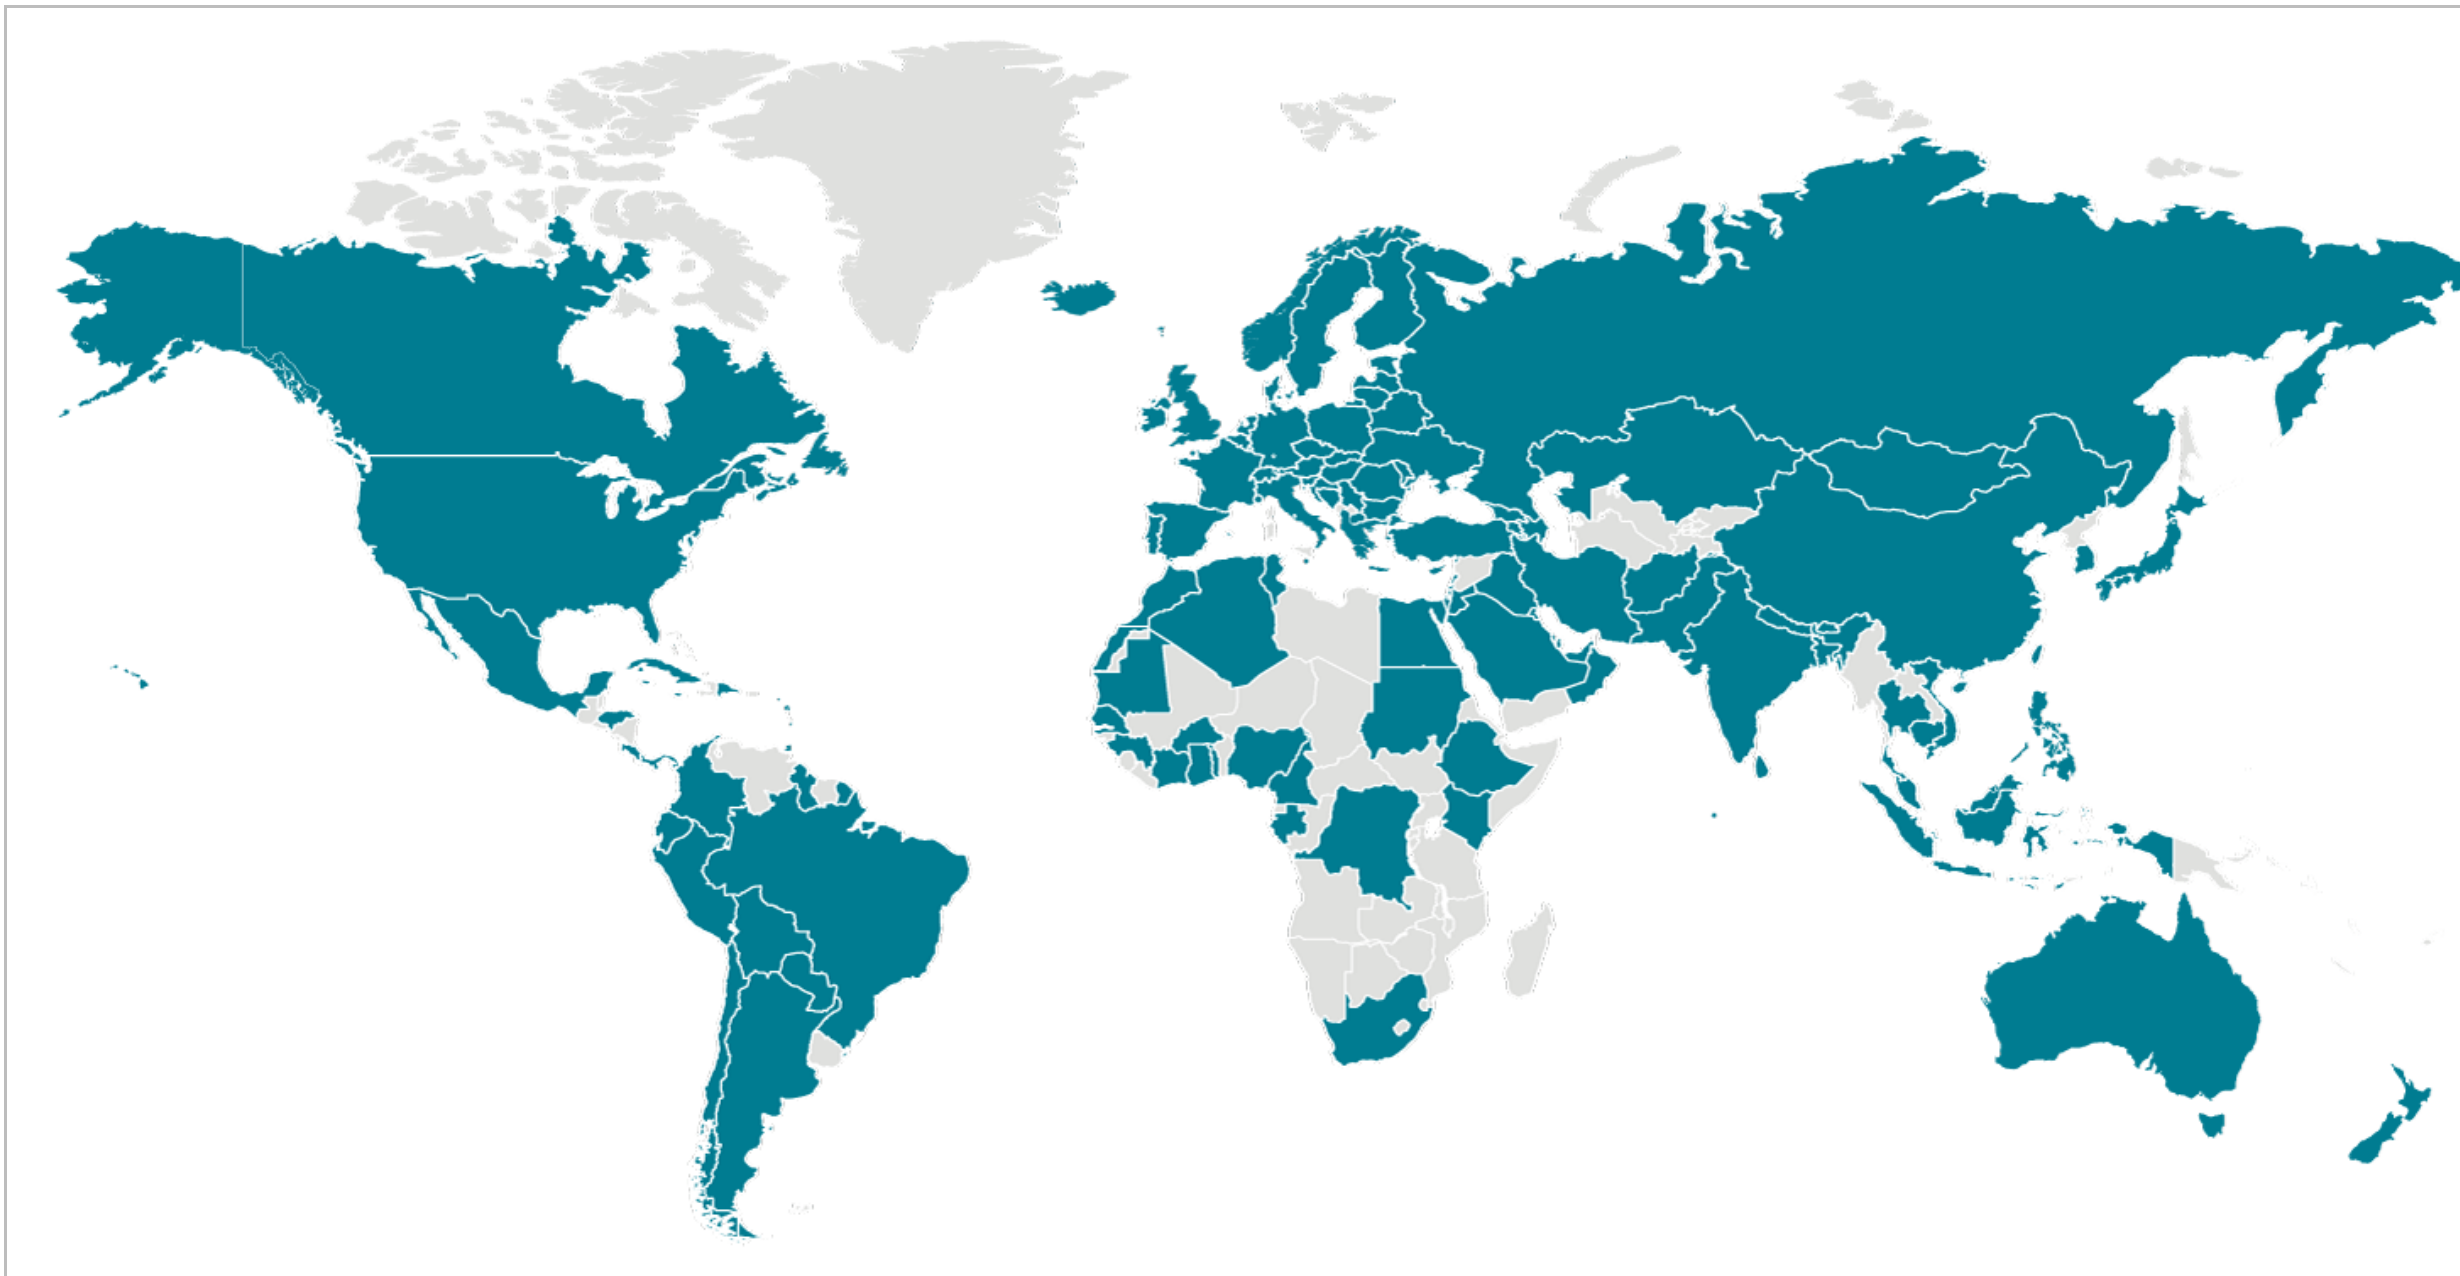

Coronavirus Disease 2019 (COVID-19)

World Map

Global Map

As of 12:00 p.m. ET March 16, 2020

Global case numbers are reported by the World Health Organization (WHO) in their [coronavirus disease 2019 \(COVID-19\) situation report](#) [↗](#). For U.S. information, visit CDC's [COVID-19 in the U.S.](#)

Locations with Confirmed COVID-19 Cases, by WHO Region

Africa

- Algeria
- Burkina Faso
- Cameroon
- Central African Republic
- Congo
- Equatorial Guinea
- Eswatini

- Democratic Republic of Congo
- Ethiopia
- Gabon
- Ghana
- Guinea
- Ivory Coast (Côte d'Ivoire)
- Kenya
- Liberia
- Mauritania
- Namibia
- Nigeria
- Rwanda
- Senegal
- Seychelles
- South Africa
- Sudan
- Togo

Americas

- Antigua and Barbuda
- Argentina
- Bolivia
- Brazil
- Canada
- Chile
- Colombia
- Costa Rica
- Cuba
- Dominican Republic
- Ecuador
- French Guiana
- Guadalupe
- Guyana
- Honduras
- Jamaica
- Martinique
- Mexico
- Panama

- Paraguay
- Peru
- Saint Lucia
- Saint Vincent and the Grenadines
- Suriname
- Trinidad and Tobago
- Uruguay
- United States

Eastern Mediterranean

- Afghanistan
- Bahrain
- Egypt
- Iran
- Iraq
- Jordan
- Kuwait
- Lebanon
- Morocco
- Oman
- Pakistan
- Qatar
- Saudi Arabia
- Tunisia
- United Arab Emirates