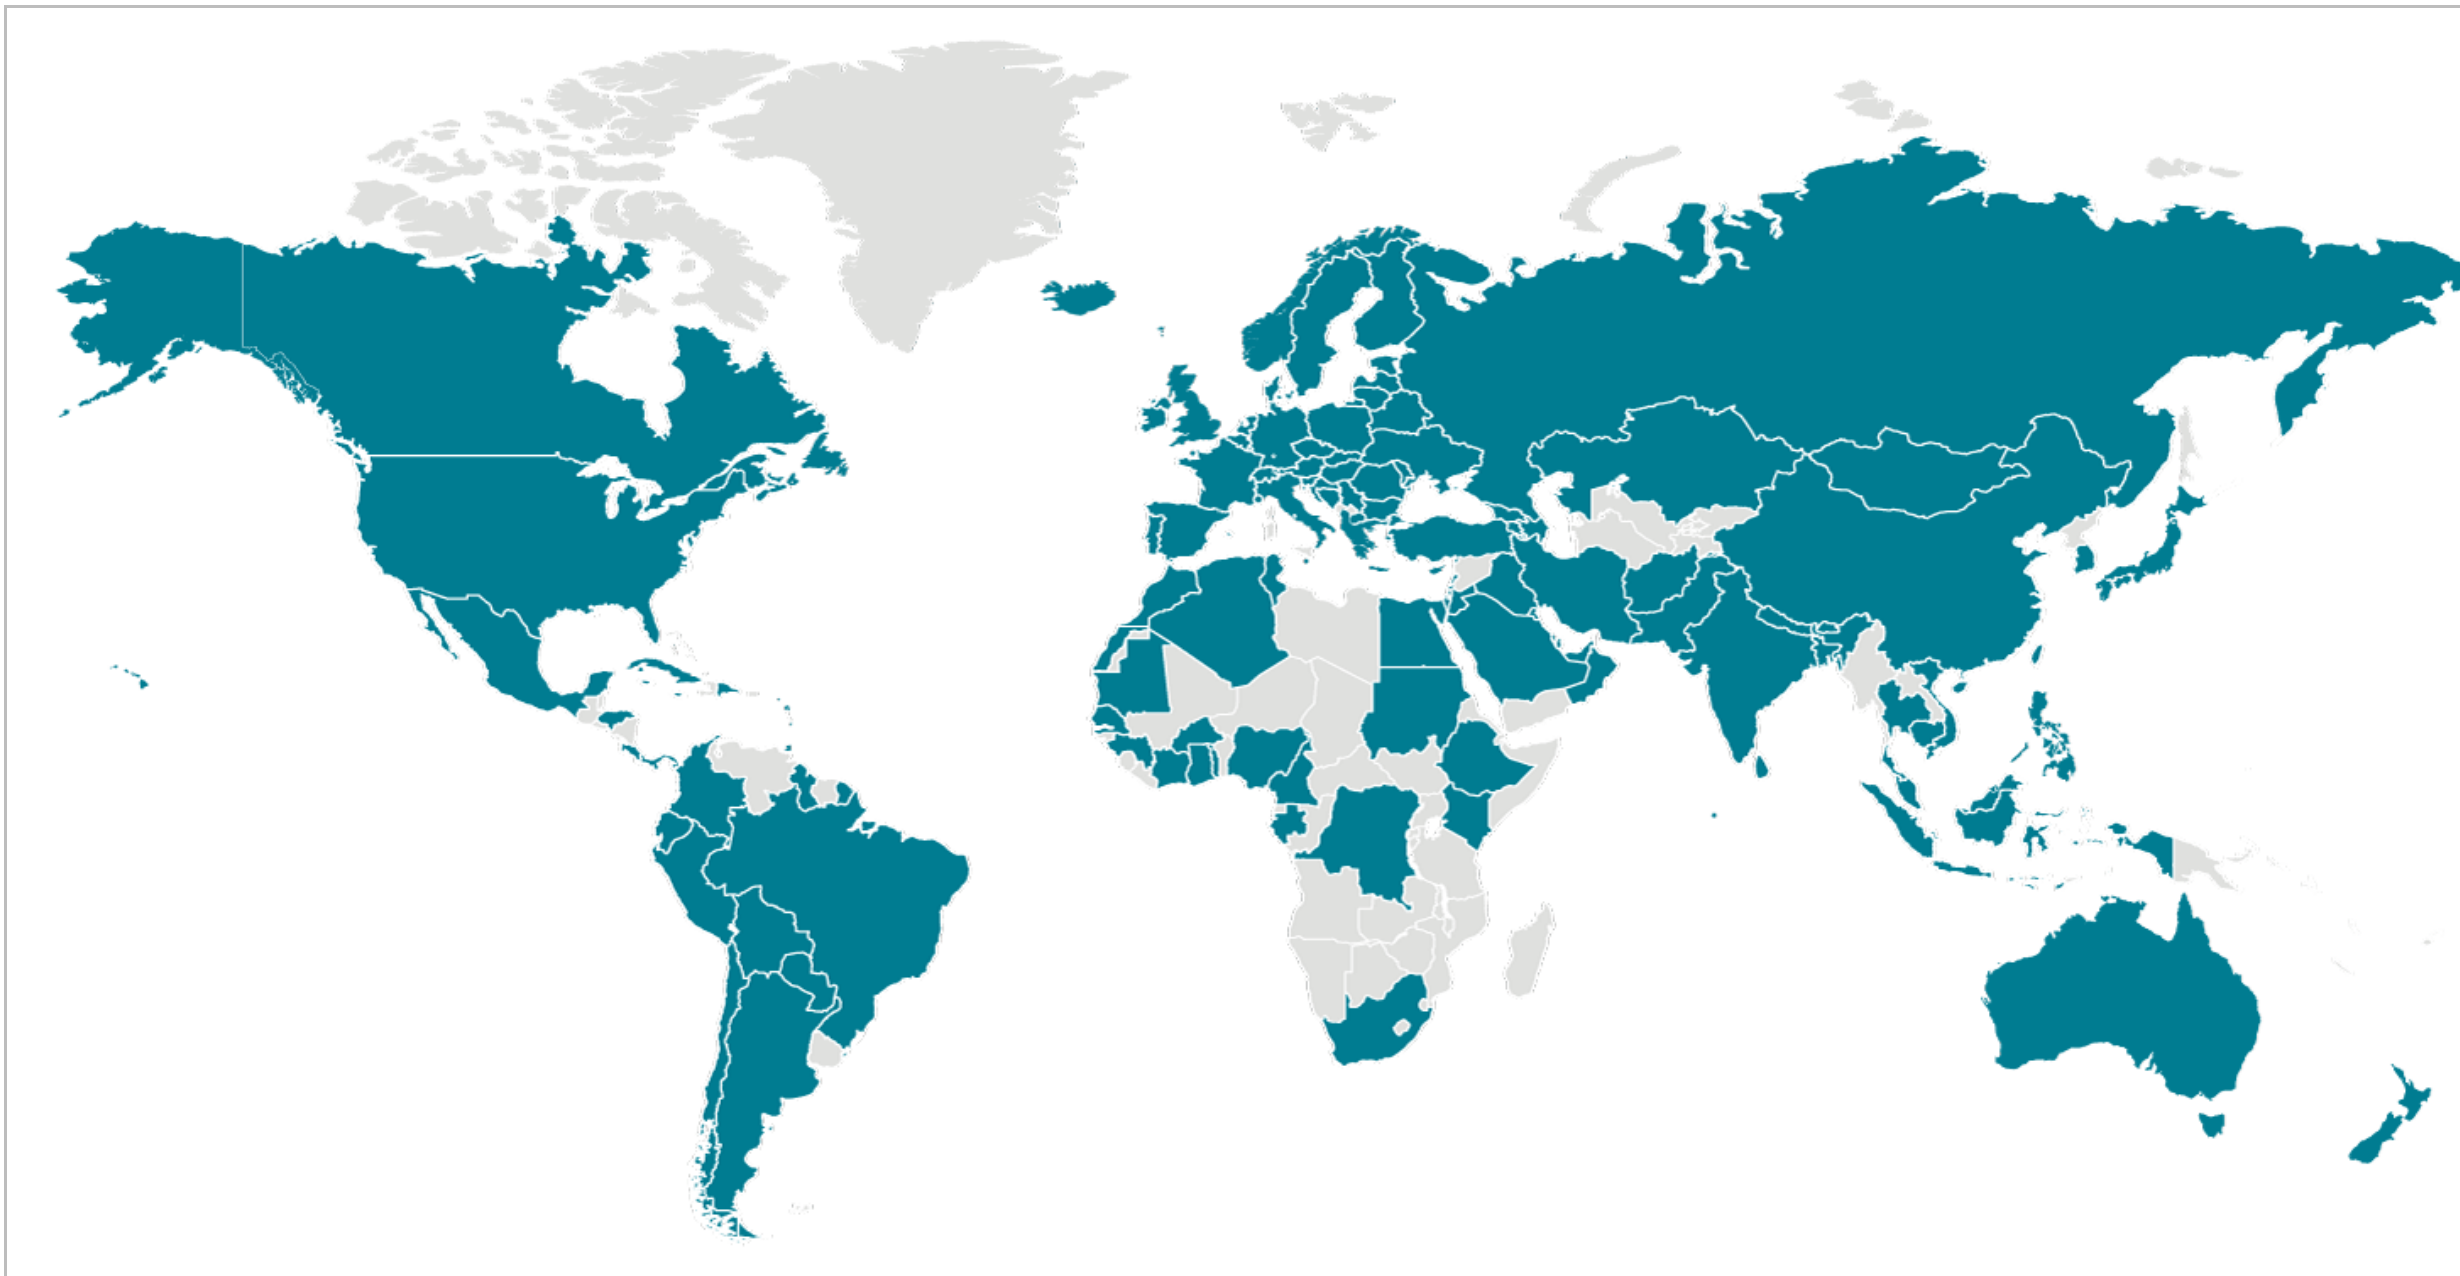

Coronavirus Disease 2019 (COVID-19)

World Map

Global Map

As of 12:00 p.m. ET March 14, 2020

Global case numbers are reported by the World Health Organization (WHO) in their [coronavirus disease 2019 \(COVID-19\) situation report](#) [↗](#). For U.S. information, visit CDC's [COVID-19 in the U.S.](#)

Locations with Confirmed COVID-19 Cases, by WHO Region

Africa

- Algeria
- Burkina Faso
- Cameroon
- Democratic Republic of Congo
- Ethiopia
- Gabon
- Ghana

- Guinea
- Ivory Coast (Côte d'Ivoire)
- Kenya
- Mauritania
- Nigeria
- Senegal
- South Africa
- Sudan
- Togo

Americas

- Argentina
- Bolivia
- Brazil
- Canada
- Chile
- Colombia
- Costa Rica
- Cuba
- Dominican Republic
- Ecuador
- French Guiana
- Guadalupe
- Guyana
- Honduras
- Jamaica
- Martinique
- Mexico
- Panama
- Paraguay
- Peru
- Trinidad and Tobago
- United States

Eastern Mediterranean

- Afghanistan
- Bahrain
- Egypt

- Iran
- Iraq
- Jordan
- Kuwait
- Lebanon
- Morocco
- Oman
- Pakistan
- Qatar
- Saudi Arabia
- Tunisia
- United Arab Emirates

Europe

- Albania
- Andorra
- Armenia
- Austria
- Azerbaijan
- Belarus
- Belgium
- Bosnia and Herzegovina
- Bulgaria
- Croatia
- Cyprus
- Czechia
- Denmark
- Estonia
- Finland
- France
- Georgia
- Germany
- Gibraltar
- Greece
- Holy See (Vatican City)
- Hungary
- Iceland
- Ireland
- Israel