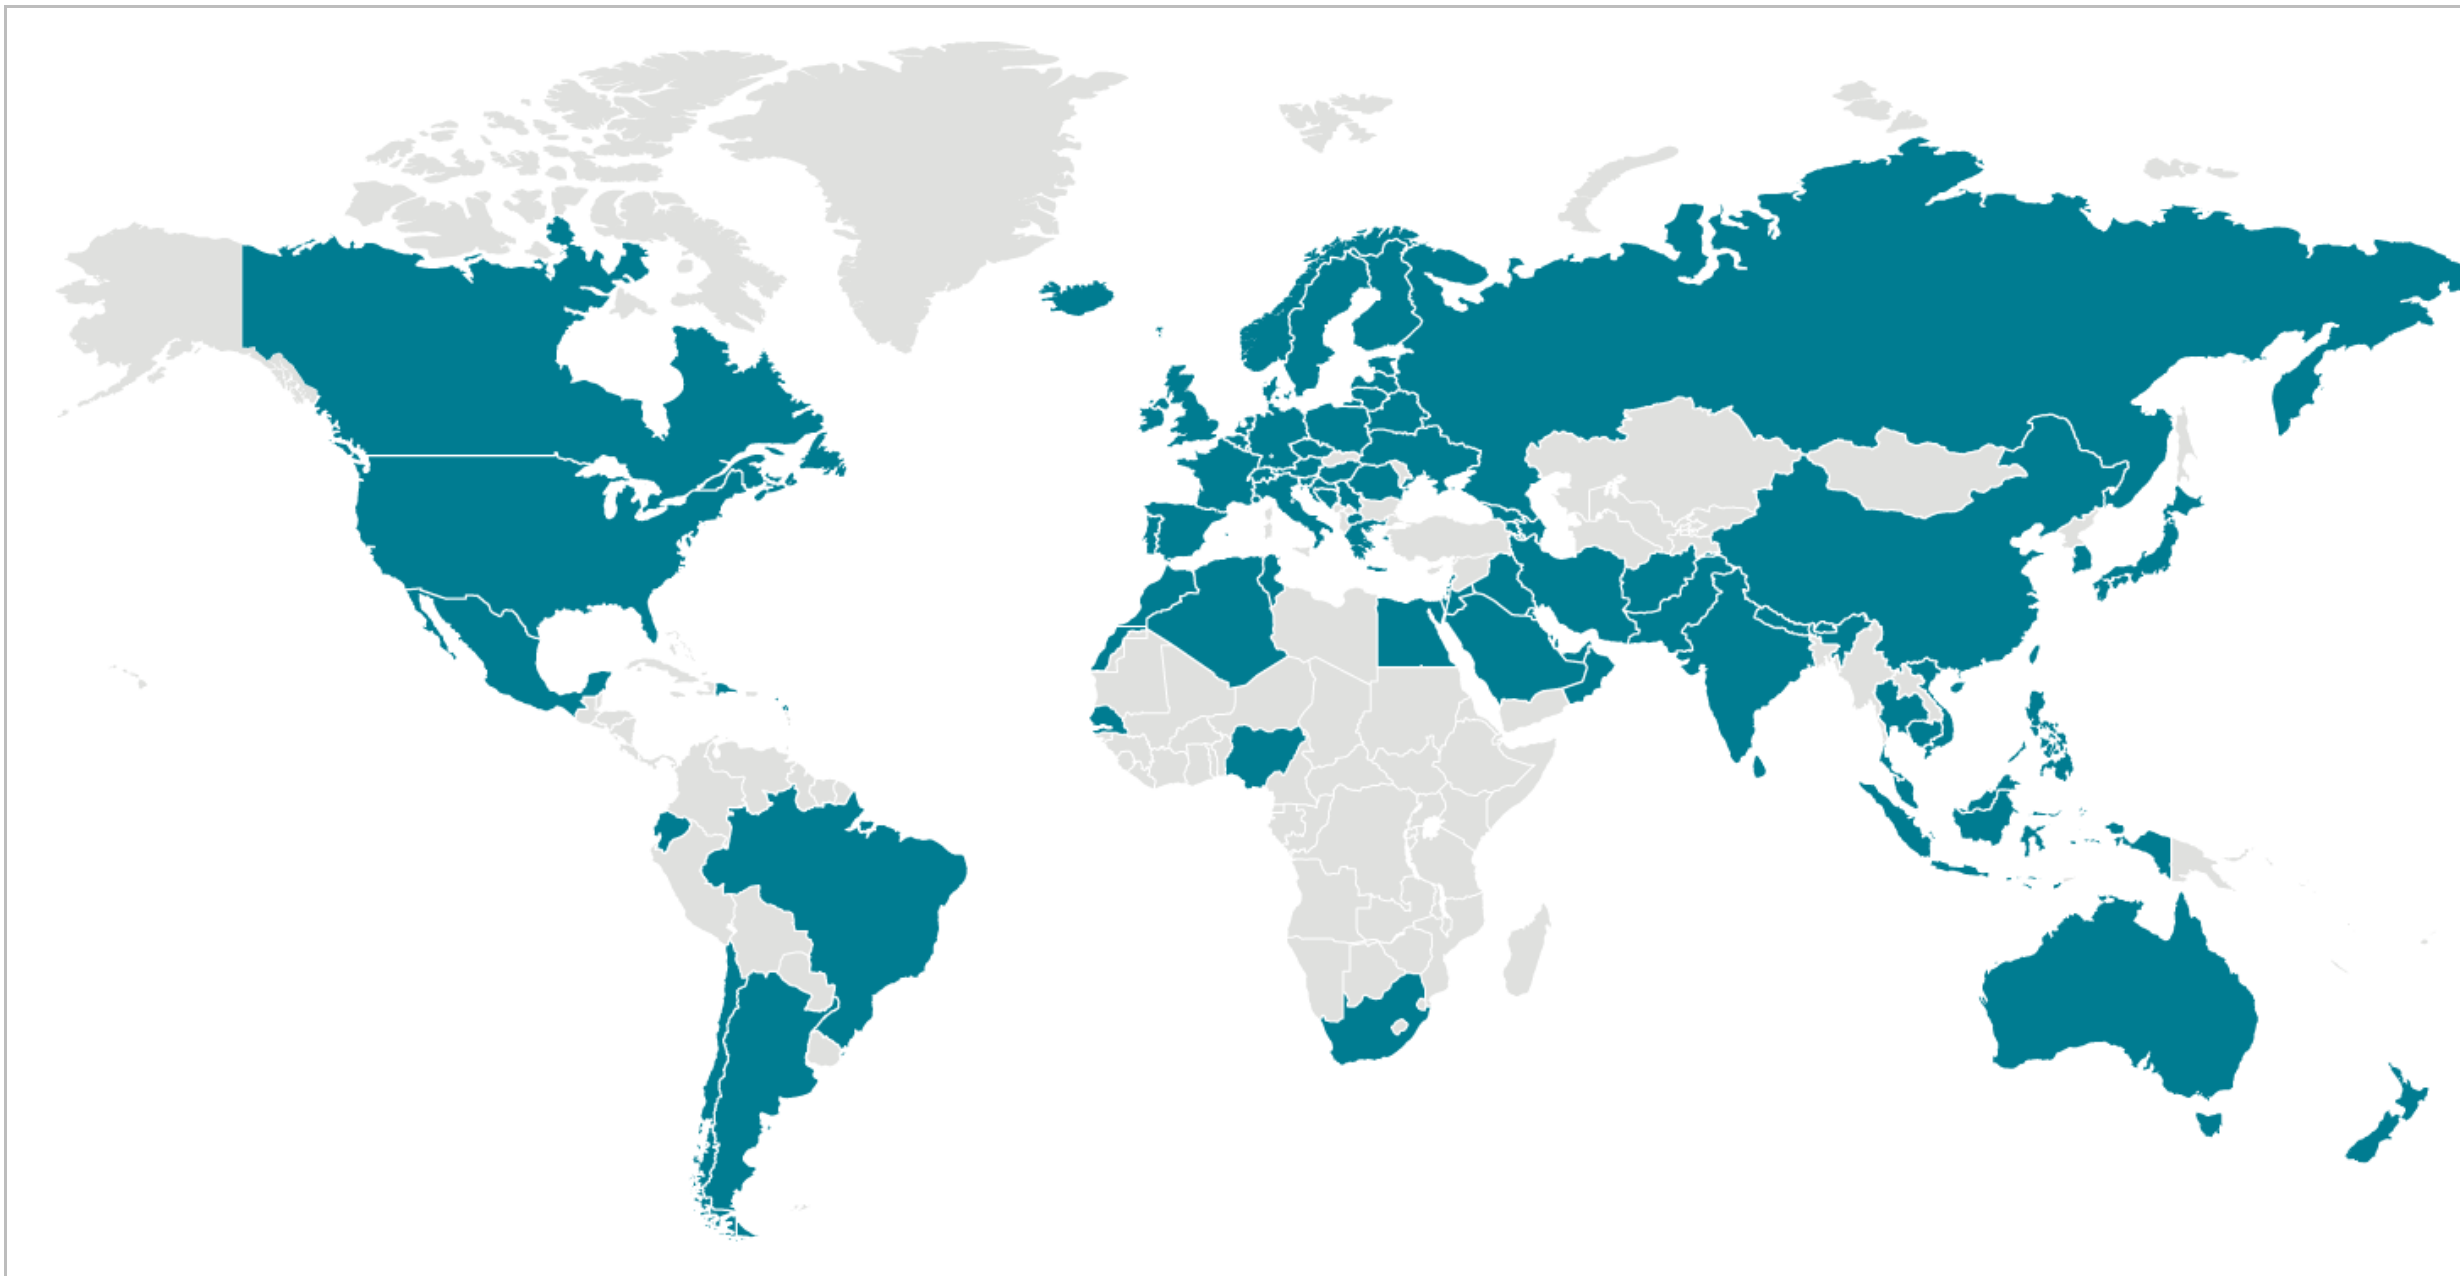

Coronavirus Disease 2019 (COVID-19)

Locations with Confirmed COVID-19 Cases Global Map

As of 12:00 p.m. ET March 9, 2020

Global case numbers are reported by the World Health Organization (WHO) in their [coronavirus disease 2019 (COVID-19) situation report](#) [↗](#). For U.S. information, visit CDC's [COVID-19 in the U.S.](#)

Locations with Confirmed COVID-19 Cases, by WHO Region

Africa

- Algeria
- Cameroon
- Nigeria
- Senegal
- South Africa
- Togo