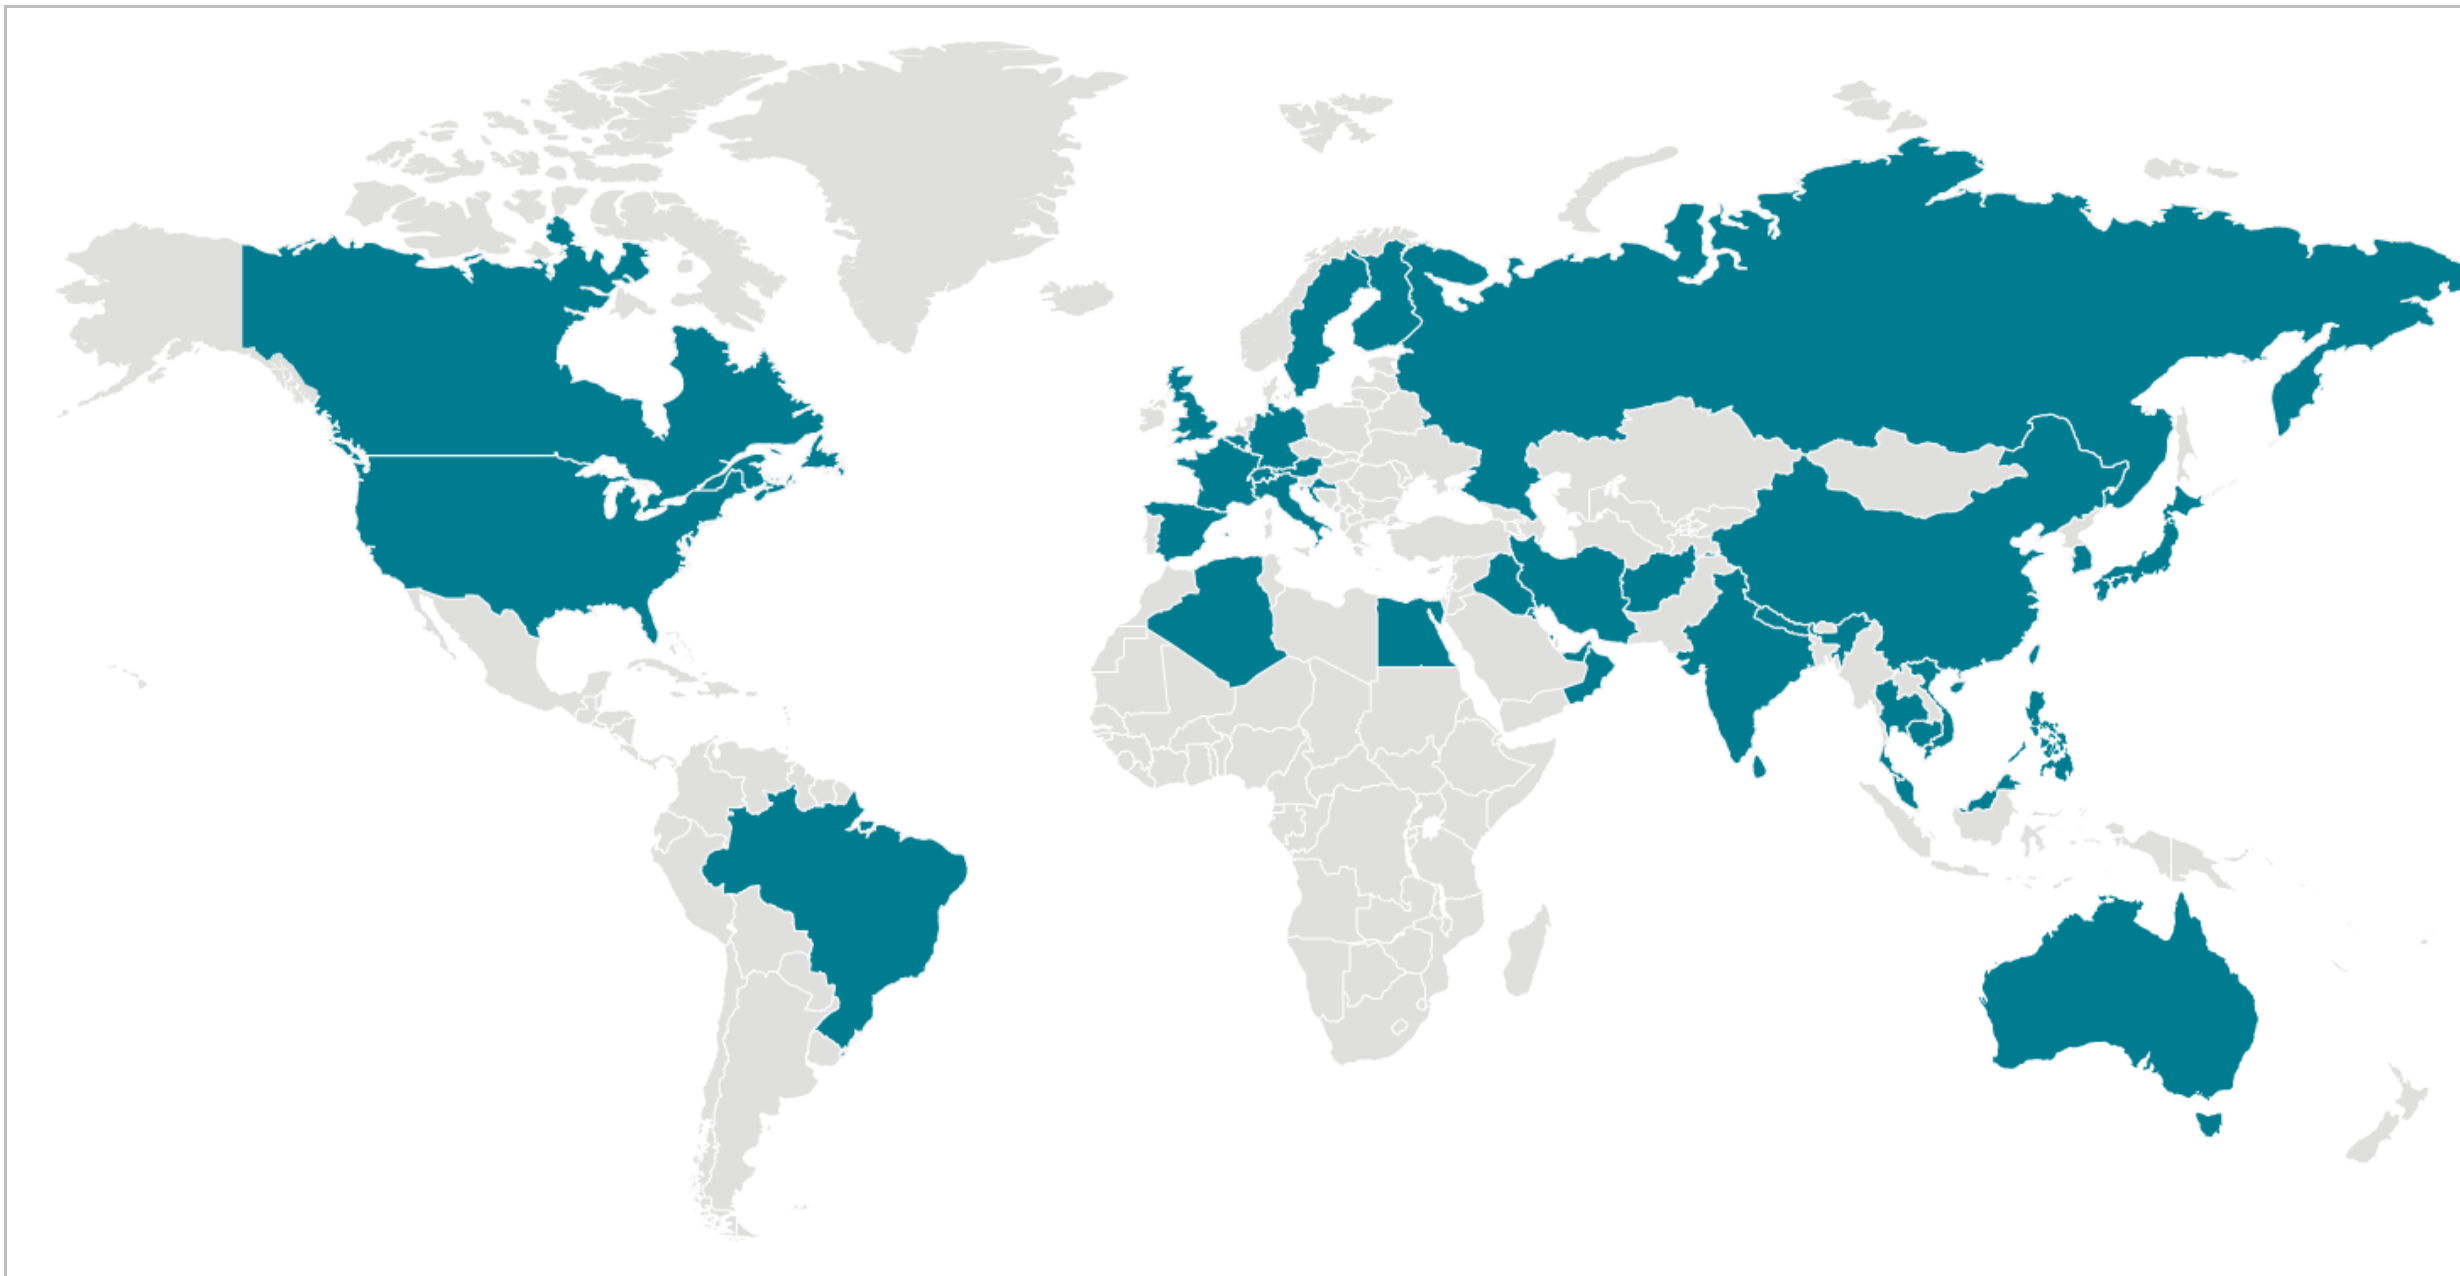

Coronavirus Disease 2019 (COVID-19)

Locations with Confirmed COVID-19 Cases Global Map

As of 4:00 p.m. ET February 26, 2020

Global case numbers are reported by the World Health Organization in their [Coronavirus disease 2019 \(COVID-19\) situation report](#) [↗](#). For U.S. information, visit CDC's [coronavirus disease 2019 \(COVID-19\) in the U.S.](#)

Locations with Confirmed COVID-19 Cases

- China
- Hong Kong
- Macau
- Taiwan
- Afghanistan
- Algeria
- Australia
- Austria

Bahrain
Belgium
Brazil
Cambodia
Canada
Croatia
Egypt
Finland
France
Germany
India
Iran
Iraq
Israel
Italy
Japan
Kuwait
Lebanon
Malaysia
Nepal
Oman
Philippines
Russia
Sri Lanka
Singapore
Spain
Sweden
Switzerland
Thailand
The Republic of Korea
United Arab Emirates
United Kingdom
United States
Vietnam