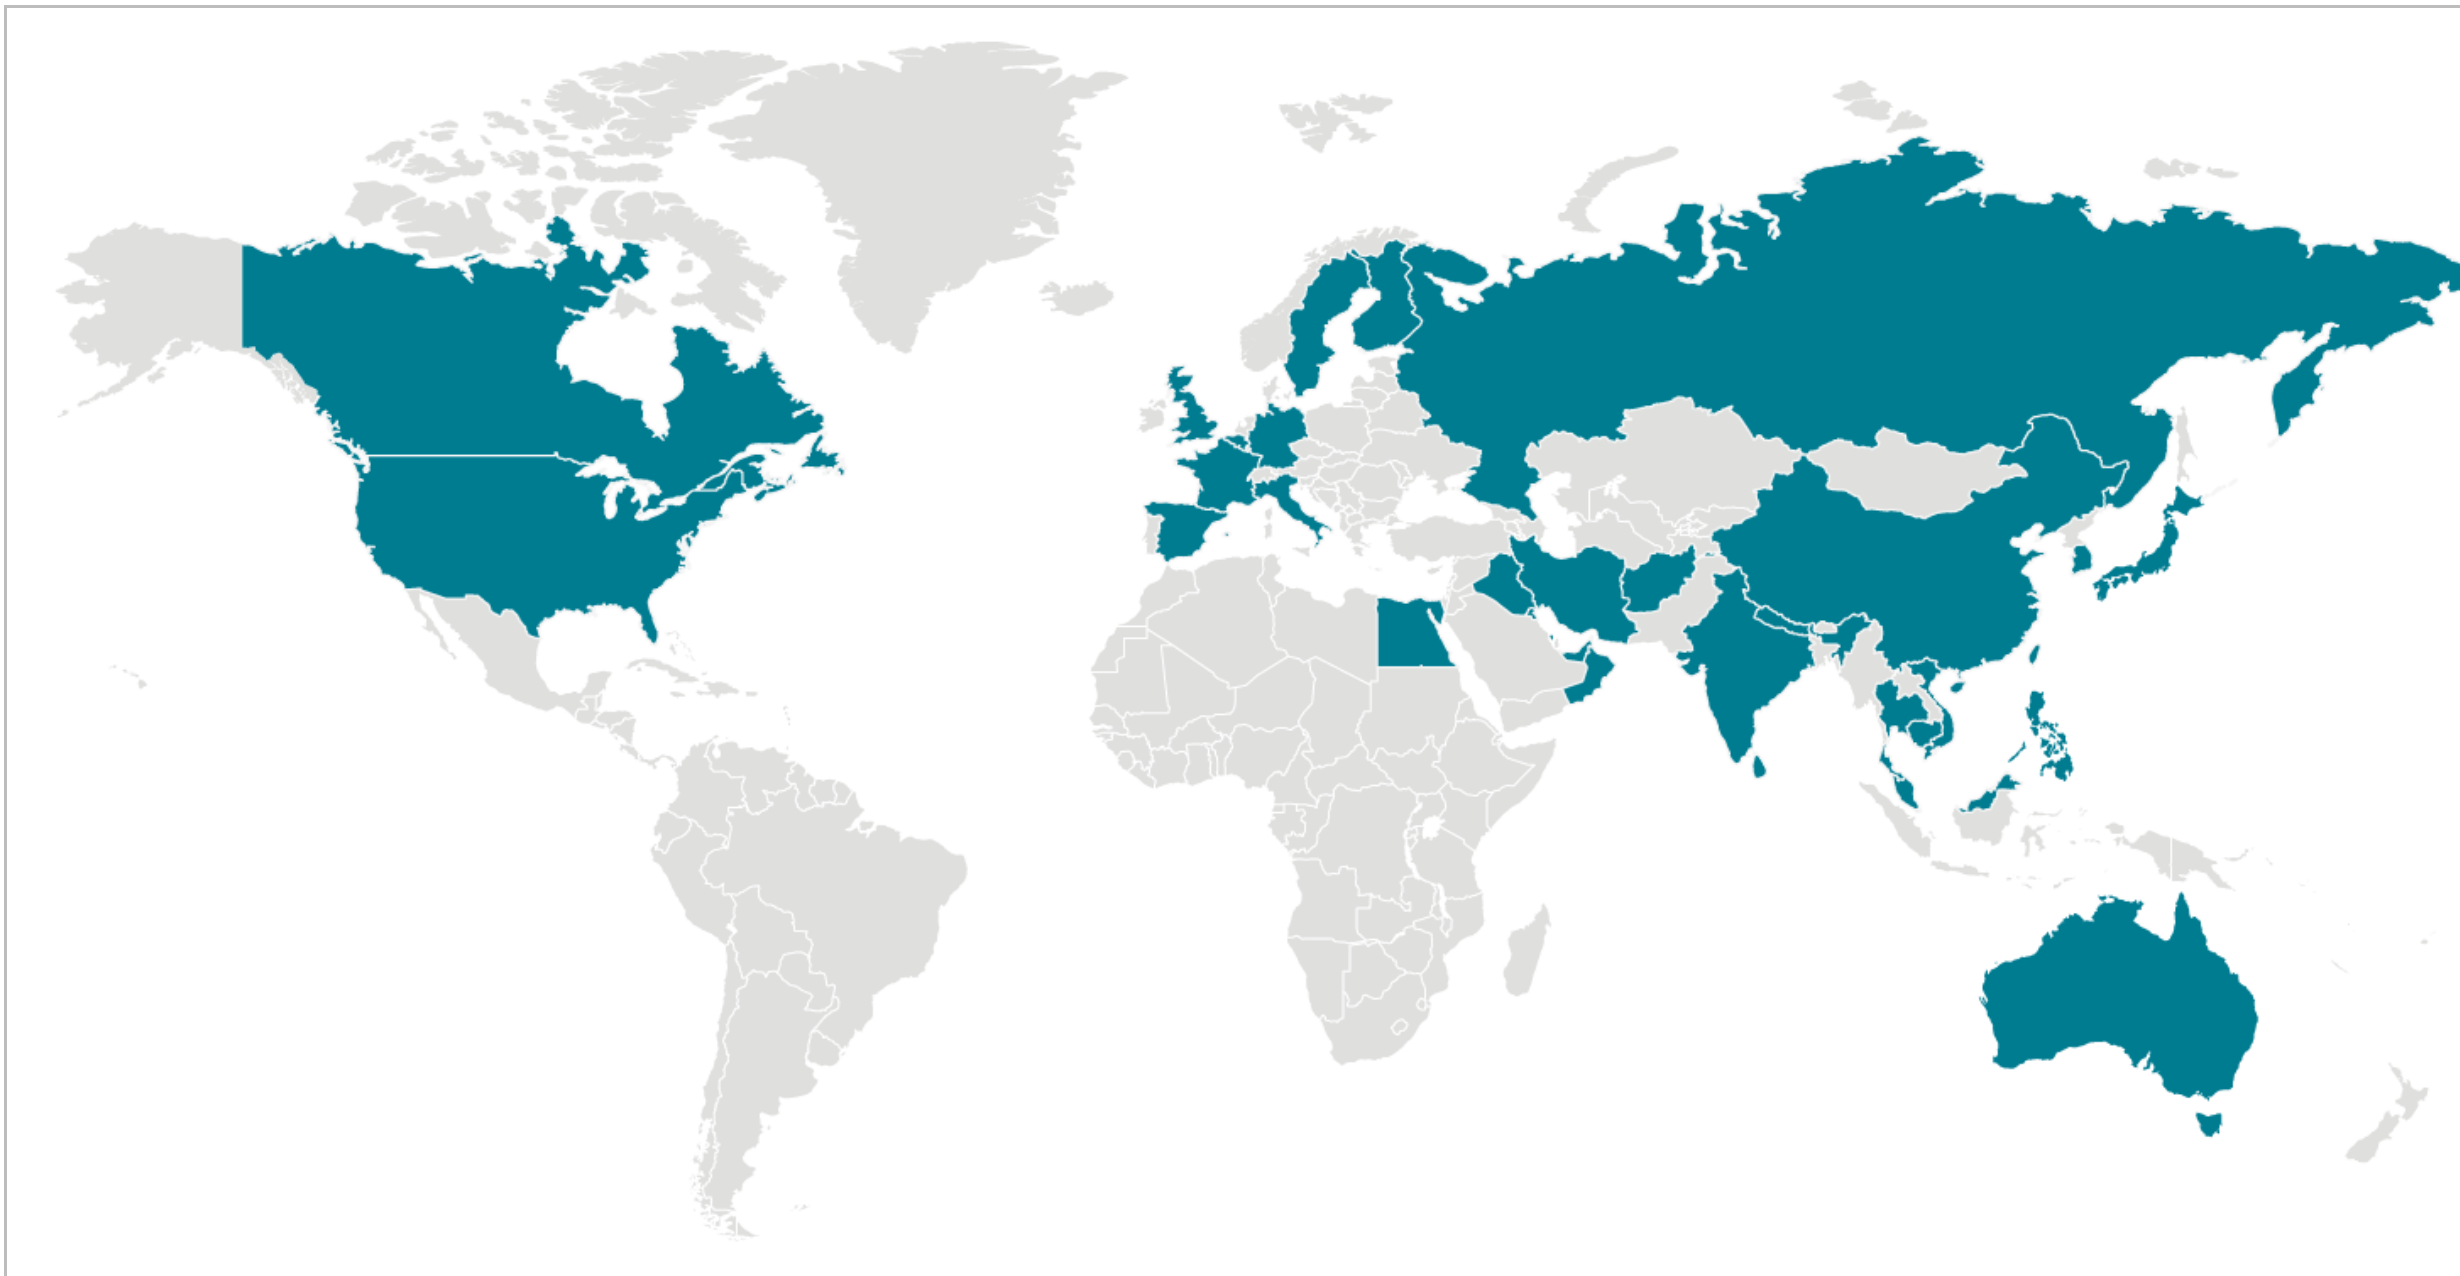

# Coronavirus Disease 2019 (COVID-19)

## Locations with Confirmed COVID-19 Cases Global Map

*As of 11:00 a.m. ET February 25, 2020*

Global case numbers are reported by the World Health Organization in their [Coronavirus disease 2019 \(COVID-19\) situation report](#) [↗](#). For U.S. information, visit CDC's [coronavirus disease 2019 \(COVID-19\) in the U.S.](#)

## Locations with Confirmed COVID-19 Cases

- China
- Hong Kong
- Macau
- Taiwan
- Afghanistan
- Australia
- Bahrain
- Belgium

Cambodia  
Canada  
Egypt  
Finland  
France  
Germany  
India  
Iran  
Iraq  
Israel  
Italy  
Japan  
Kuwait  
Lebanon  
Malaysia  
Nepal  
Oman  
Philippines  
Russia  
Sri Lanka  
Singapore  
Spain  
Sweden  
Thailand  
The Republic of Korea  
United Arab Emirates  
United Kingdom  
United States  
Vietnam