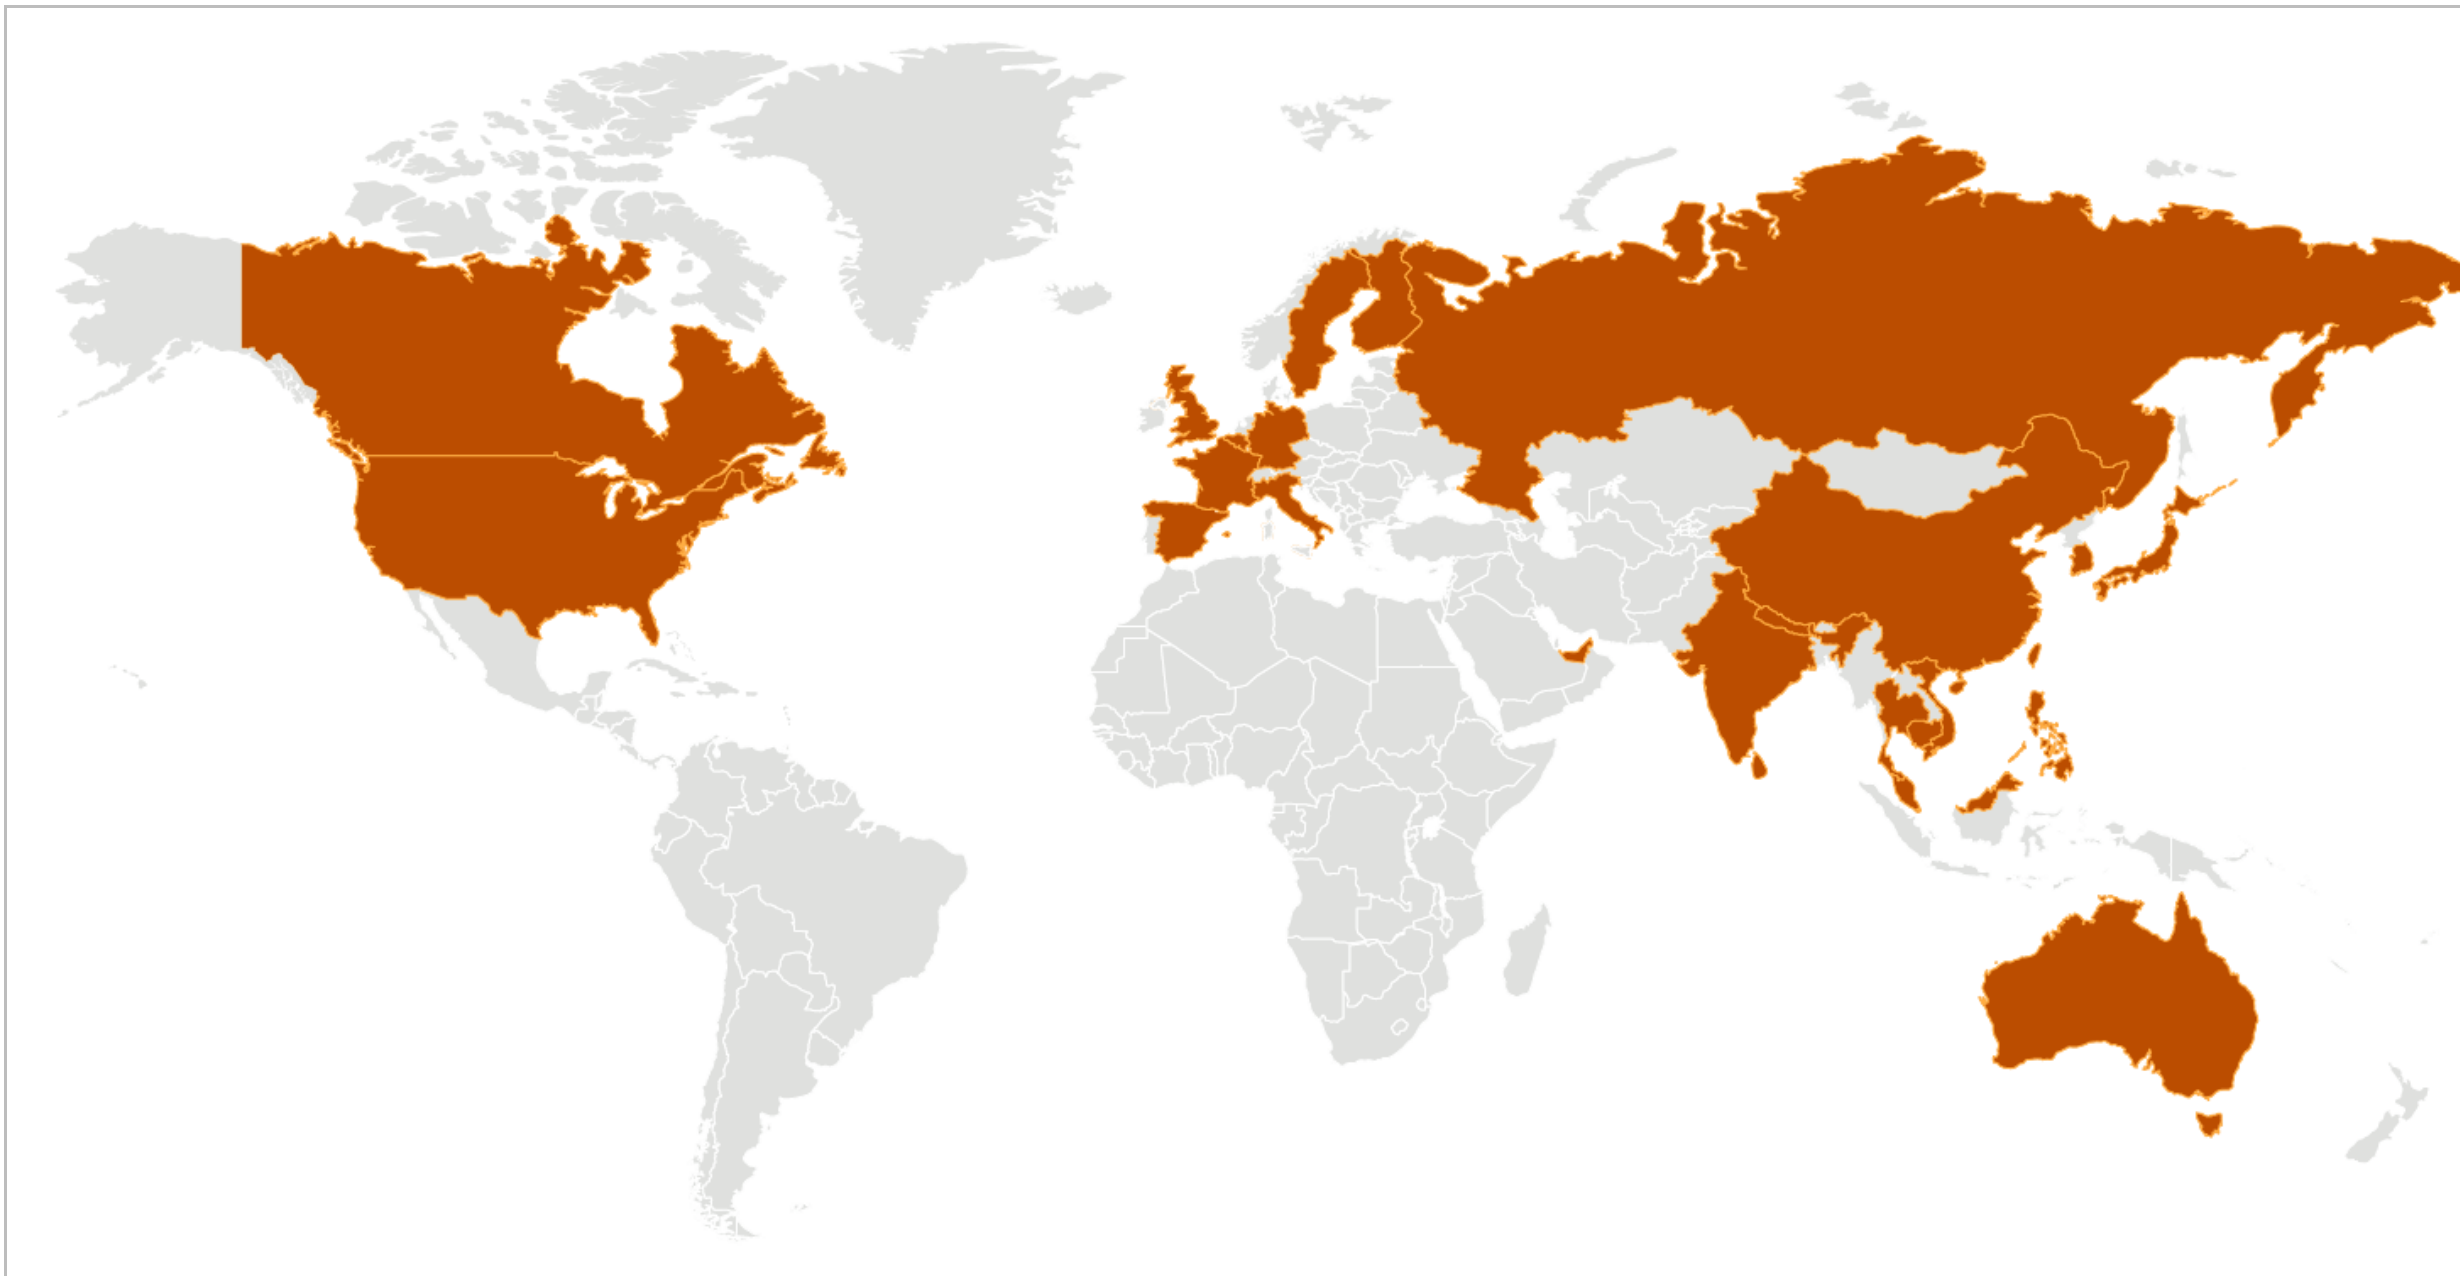

2019 Novel Coronavirus

Confirmed 2019-nCoV Cases Globally Global Map

As of 11:00 a.m. ET February 10, 2020

Locations with Confirmed 2019-nCoV Cases

- China
- Hong Kong
- Macau
- Taiwan
- Australia
- Belgium
- Cambodia
- Canada
- Finland
- France
- Germany

India
Italy
Japan
Malaysia
Nepal
Philippines
Russia
Sri Lanka
Singapore
Spain
Sweden
Thailand
The Republic of Korea
United Arab Emirates
United Kingdom
United States
Vietnam

Related Pages

[2019 Novel Coronavirus \(2019-nCoV\) in the U.S.](#)