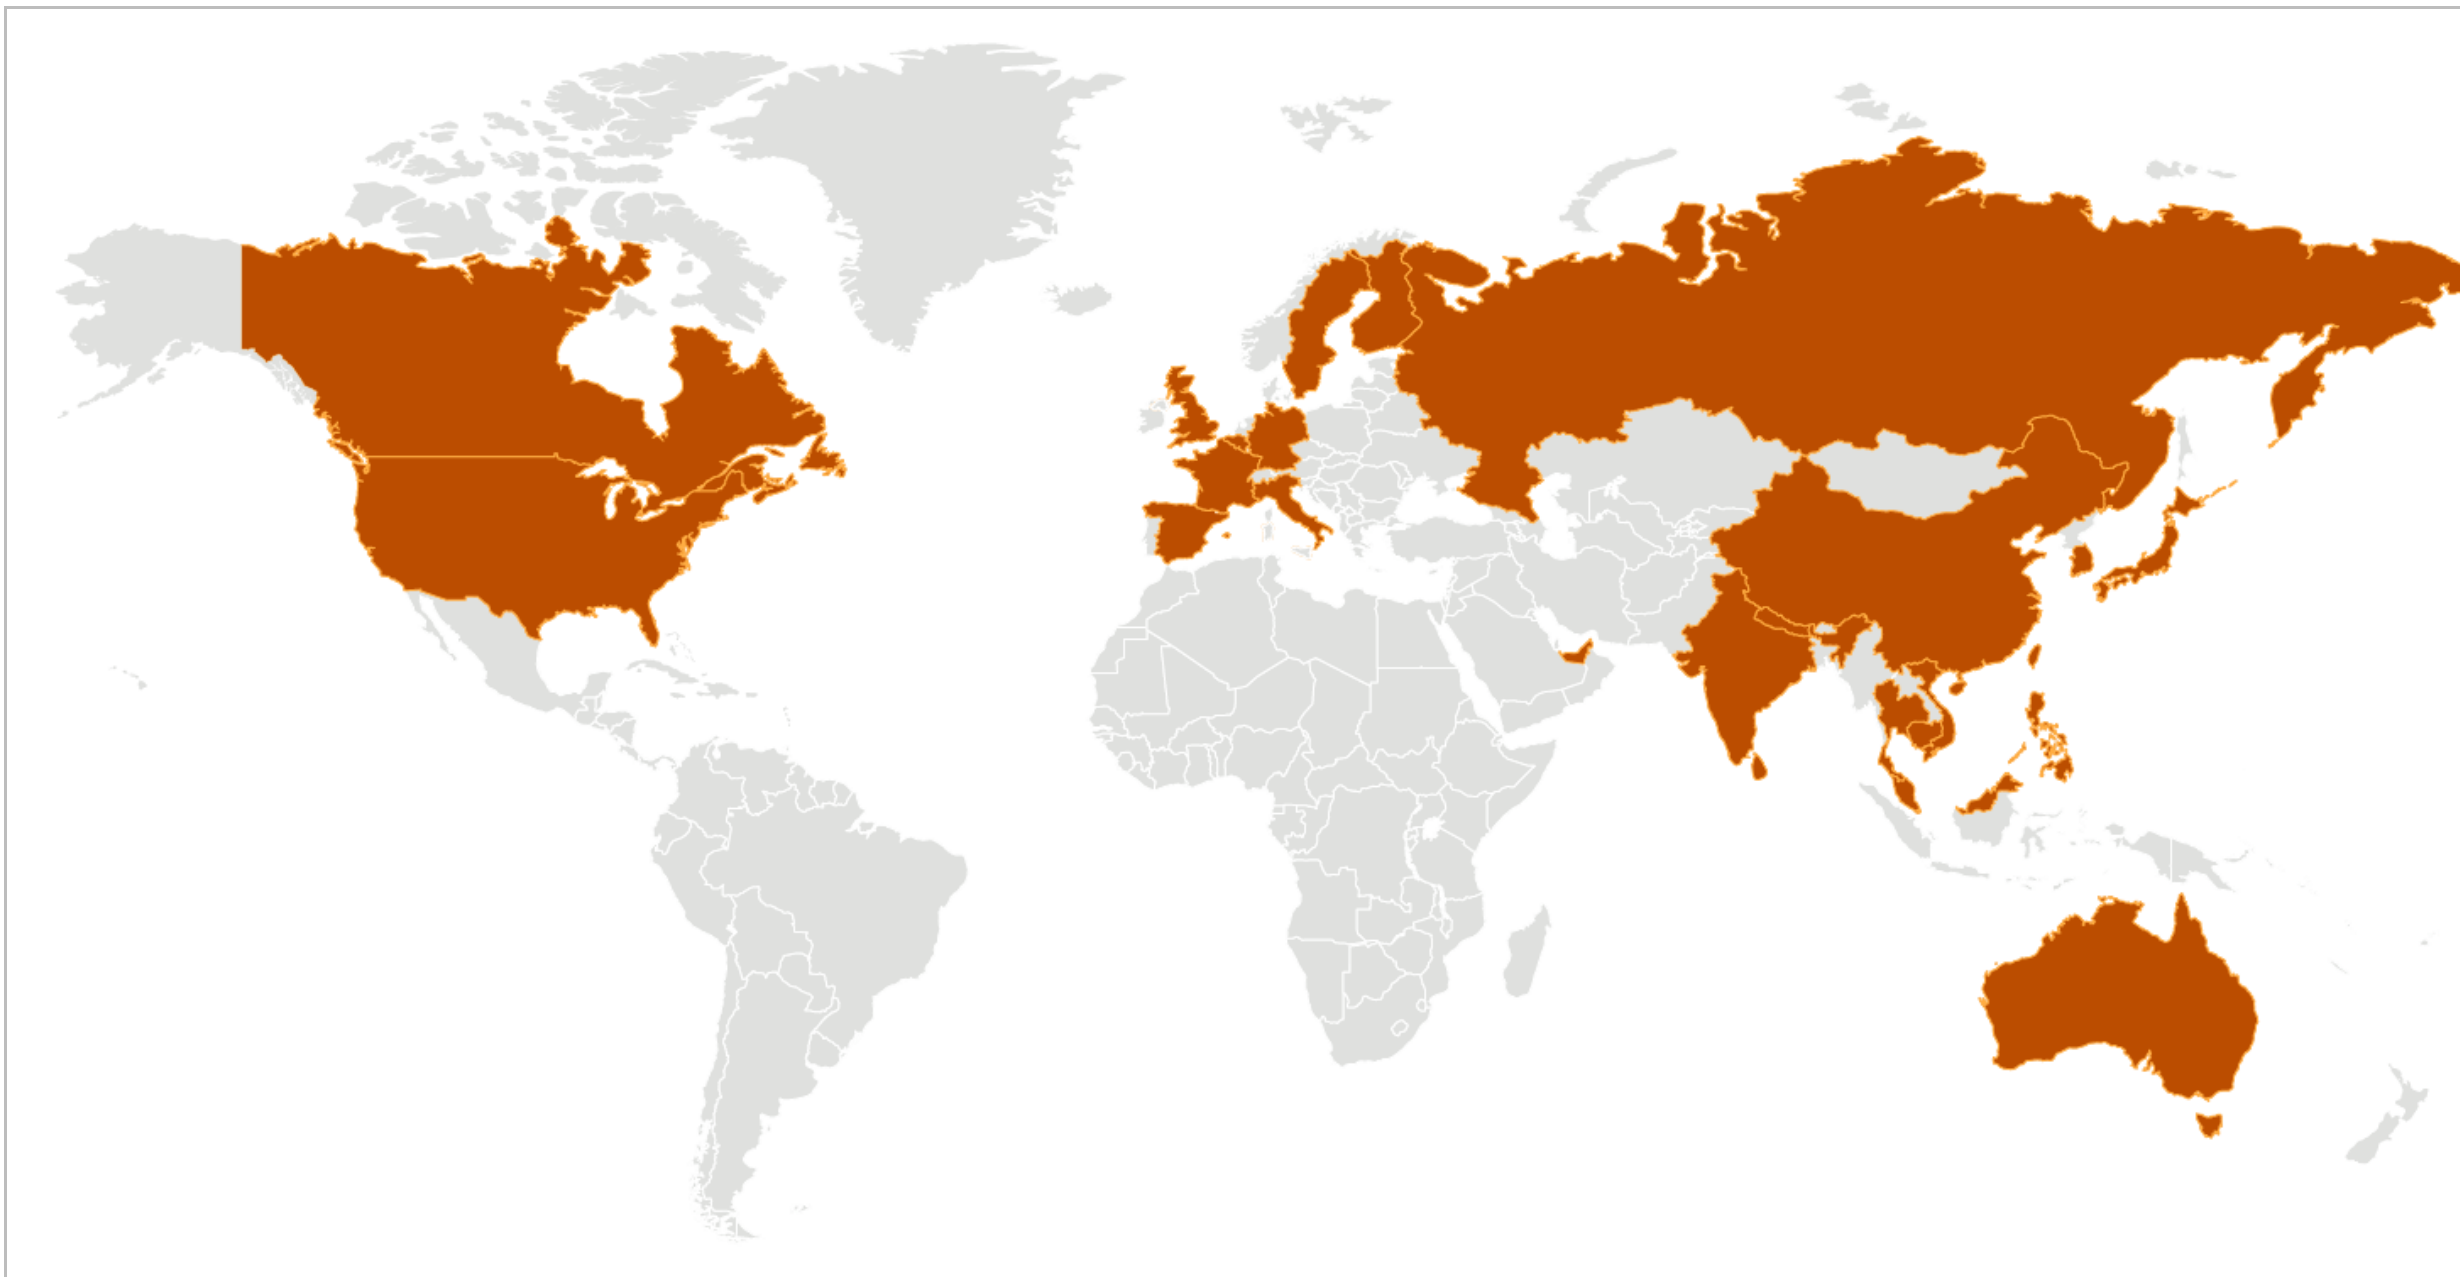

2019 Novel Coronavirus

Confirmed 2019-nCoV Cases Globally Global Map

As of 11:00 a.m. ET February 4, 2020

Locations with Confirmed 2019-nCoV Cases

- China
- Hong Kong
- Macau
- Taiwan
- Australia
- Belgium
- Cambodia
- Canada
- Finland
- France
- Germany

India
Italy
Japan
Malaysia
Nepal
Philippines
Russia
Sri Lanka
Singapore
Spain
Sweden
Thailand
The Republic of Korea
United Arab Emirates
United Kingdom
United States
Vietnam

Related Pages

[2019 Novel Coronavirus \(2019-nCoV\) in the U.S.](#)