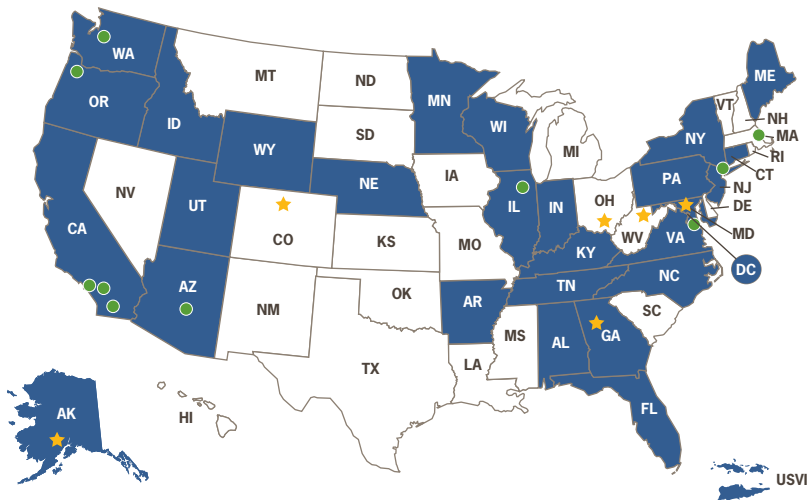

EIS Officers Across the Country

LOCATIONS

- State health departments (EIS 35)
- City, county, tribal, and other partners (EIS 9)
- ★ CDC headquarters and campuses (EIS 92)

2017 and 2018 EIS classes (136 officers)
70 in class of 2017 | 66 in class of 2018