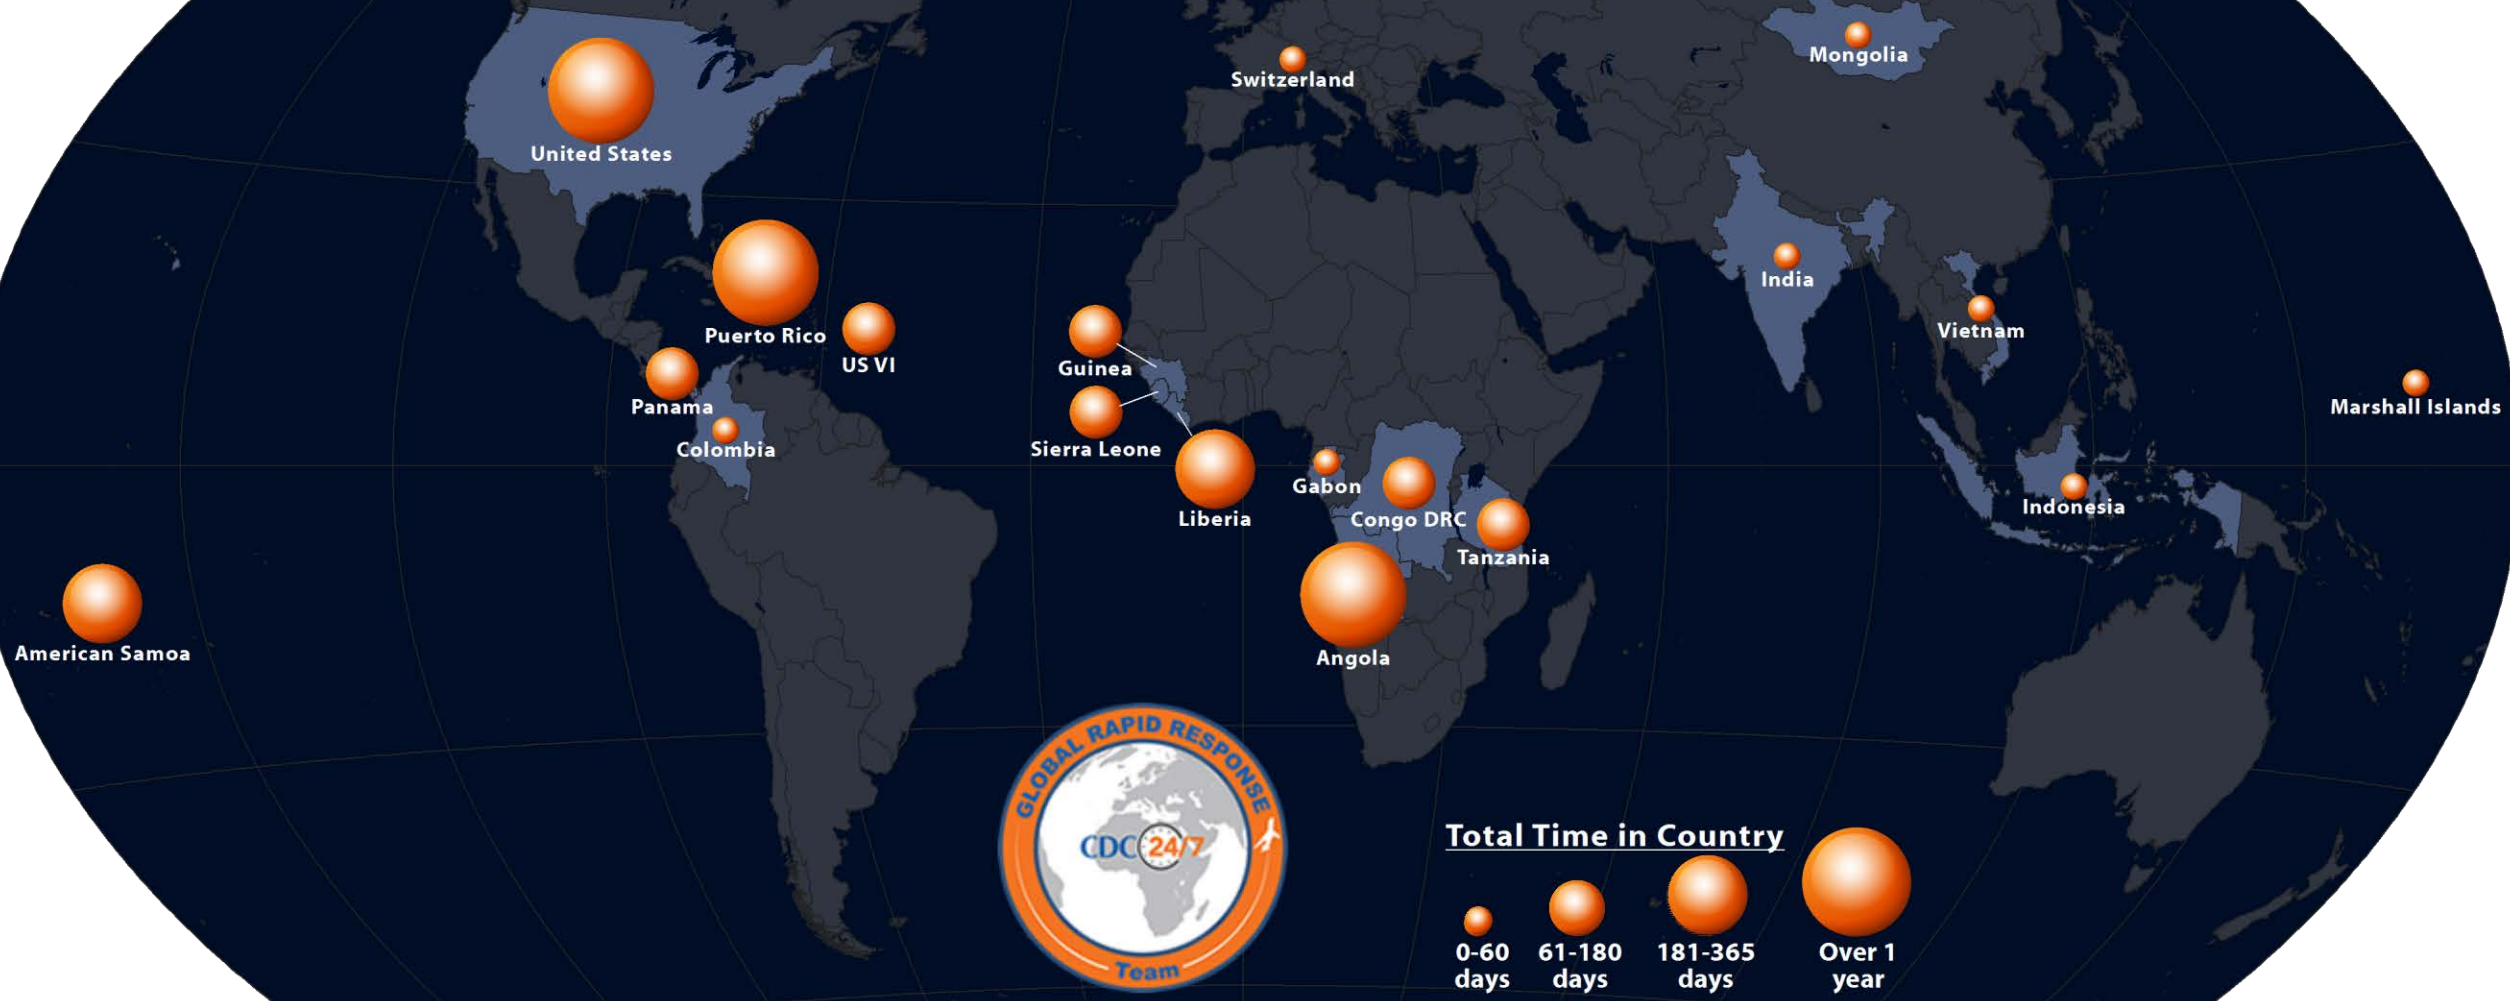

# Global Rapid Response Team Deployments 9/1/2015 - 8/31/2016

### Total Time in Country

Data: GRRT, ESRI