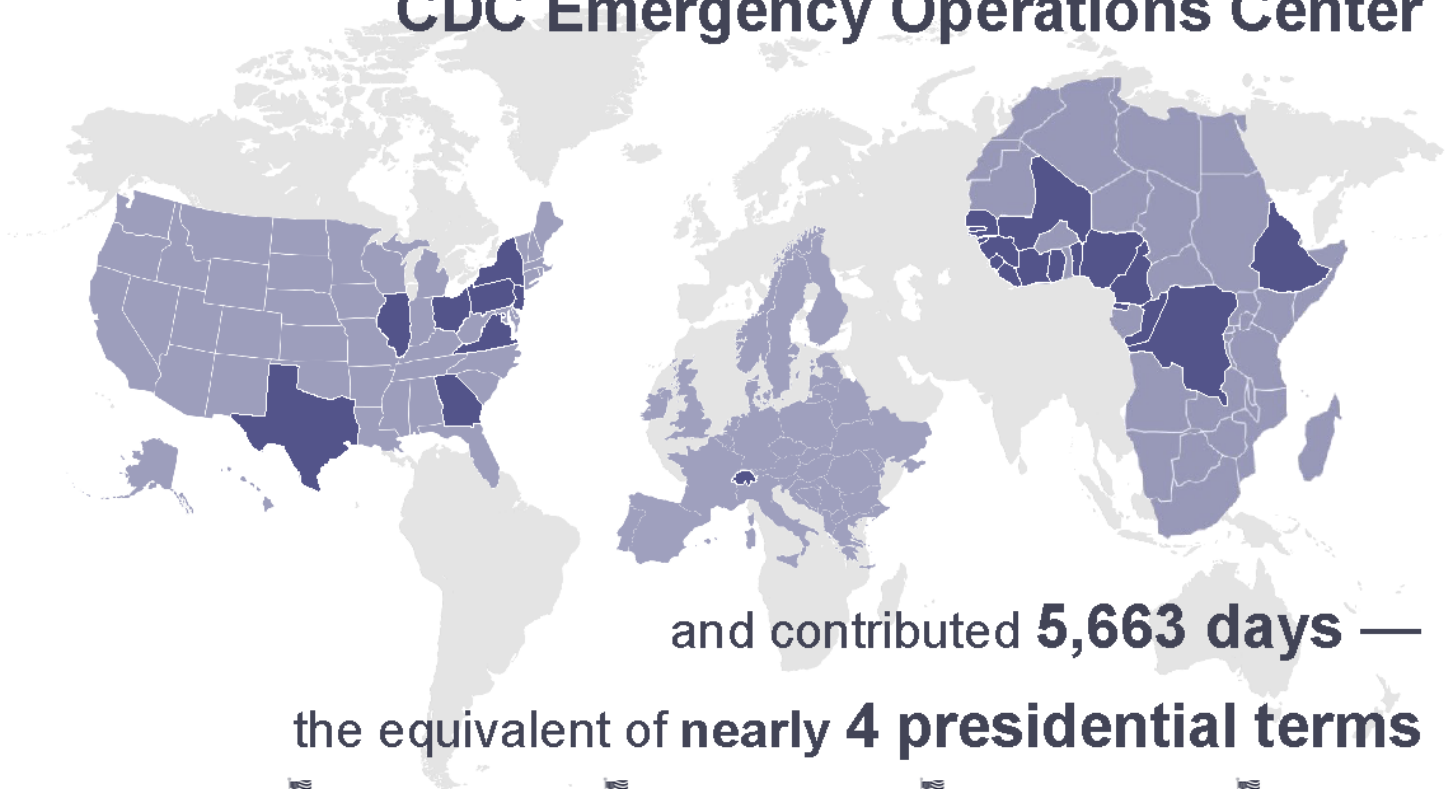

# Epidemic Intelligence Service (EIS) and the Ebola Response

**156 of 158 EIS officers** have deployed

>1 DEPLOYMENT (35)

1 DEPLOYMENT (121)

NOT YET DEPLOYED (2)

to **17 countries, 8 states, D.C.**, and the  
**CDC Emergency Operations Center**

January 2015

Center for Surveillance, Epidemiology and Laboratory Services  
Division of Scientific Education and Professional Development