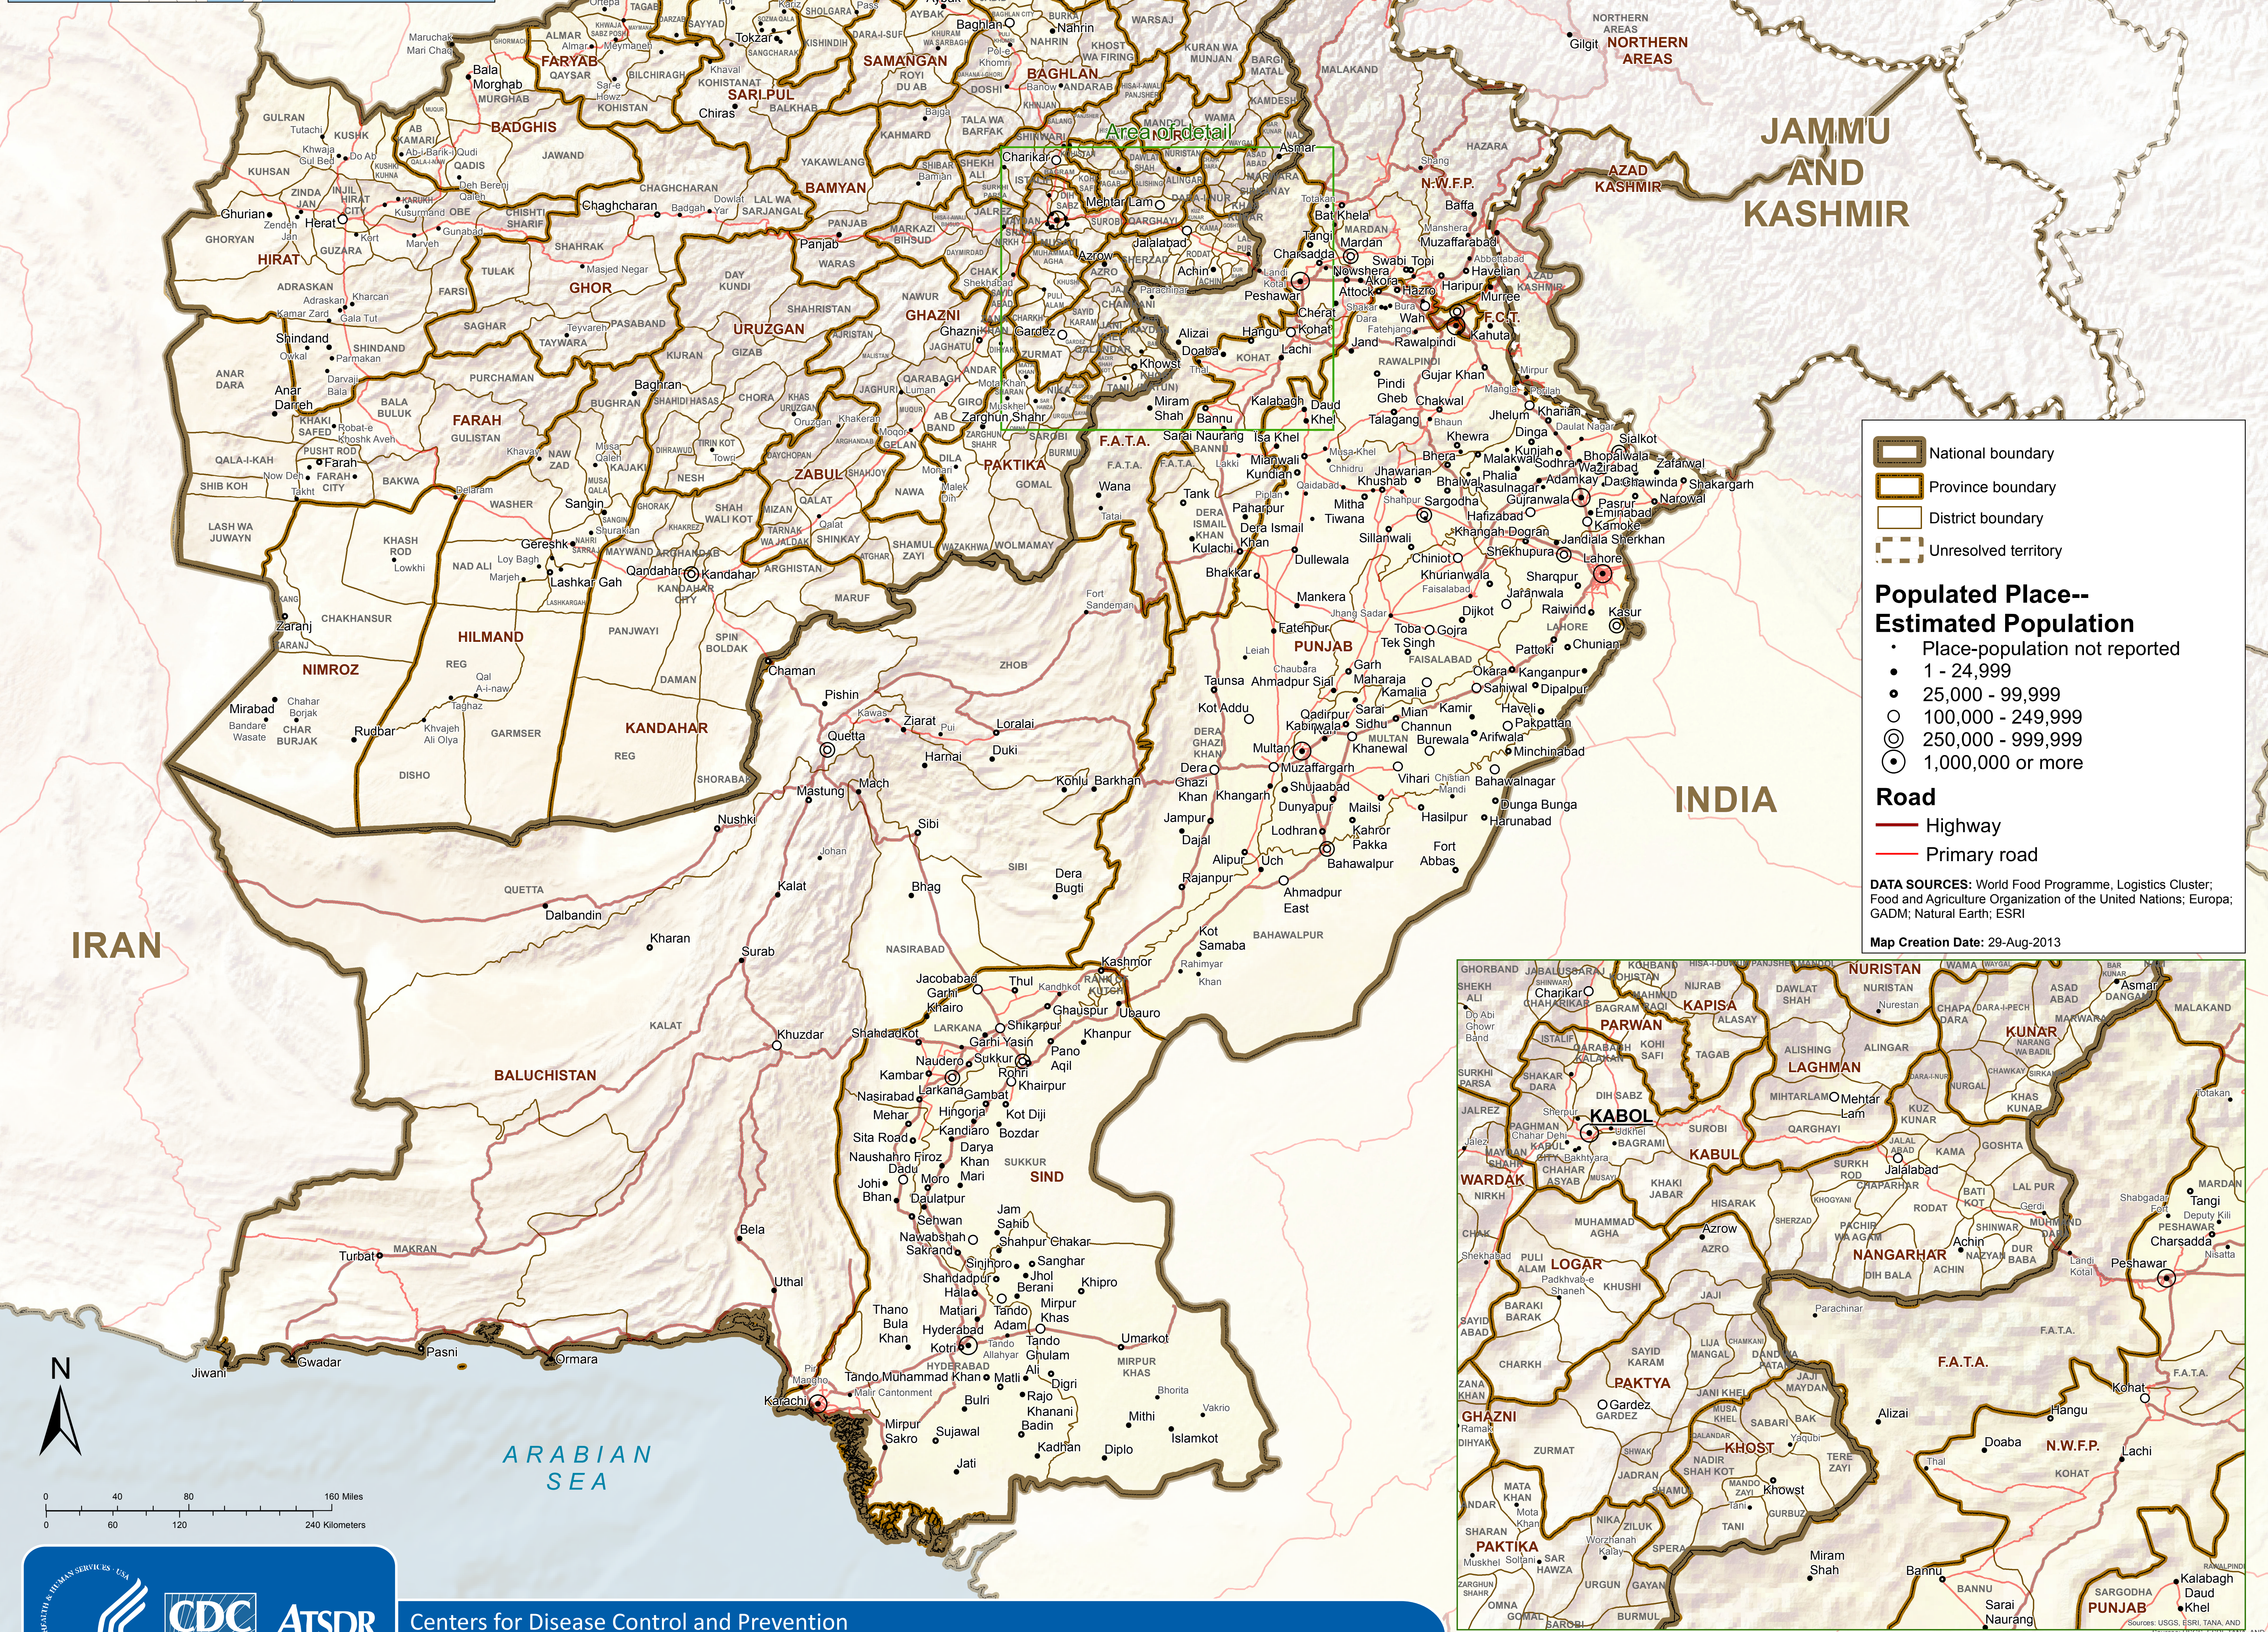

AFGHANISTAN AND PAKISTAN BASE MAP

Legend

- National boundary
- Province boundary
- District boundary
- Unresolved territory

Populated Place-- Estimated Population

- Place-population not reported
- 1 - 24,999
- 25,000 - 99,999
- 100,000 - 249,999
- 250,000 - 999,999
- 1,000,000 or more

Road

- Highway
- Primary road

DATA SOURCES: World Food Programme, Logistics Cluster; Food and Agriculture Organization of the United Nations; Europa; GADM; Natural Earth; ESRI

Map Creation Date: 29-Aug-2013