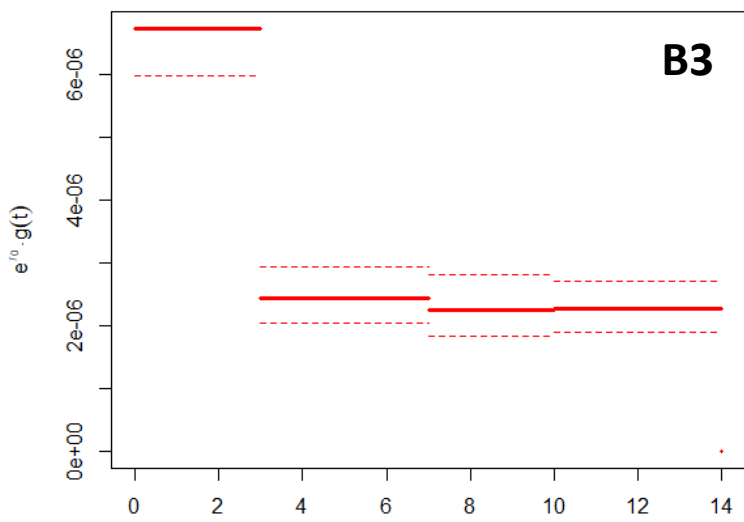

**Twinstim model:  
100 meters, 3 days**

**Twinstim model:  
100 meters, 7 days**

**Twinstim model:  
100 meters, 14 days**

**Twinstim model:  
250 meters, 3 days**

**Twinstim model:  
250 meters, 7 days**

**Twinstim model:  
250 meters, 14 days**

Spatial Distance (Meters)

Temporal Distance (Days)