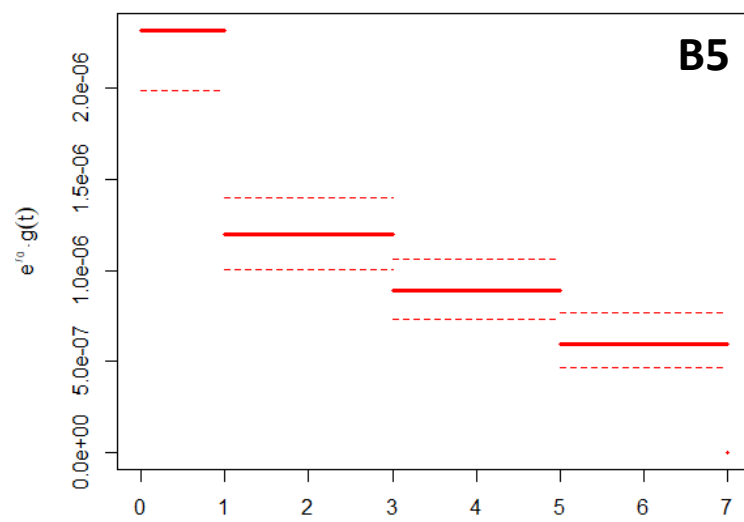

**Twinstim model:  
100 meters, 3 days**

**Twinstim model:  
100 meters, 7 days**

**Twinstim model:  
100 meters, 14 days**

**Twinstim model:  
250 meters, 3 days**

**Twinstim model:  
250 meters, 7 days**

**Twinstim model:  
250 meters, 14 days**

Spatial Distance (Meters)

Temporal Distance (Days)