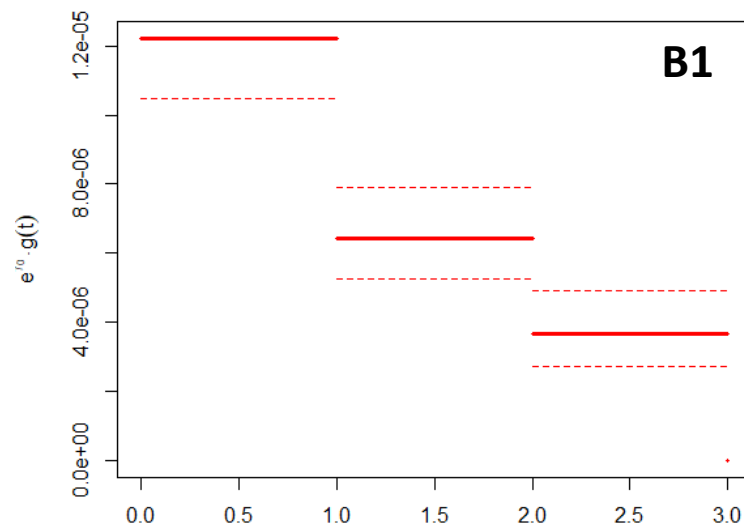

**Twinstim model:  
100 meters, 3 days**

**Twinstim model:  
100 meters, 7 days**

**Twinstim model:  
100 meters, 14 days**

**Twinstim model:  
250 meters, 3 days**

**Twinstim model:  
250 meters, 7 days**

**Twinstim model:  
250 meters, 14 days**

Spatial Distance (Meters)

Temporal Distance (Days)