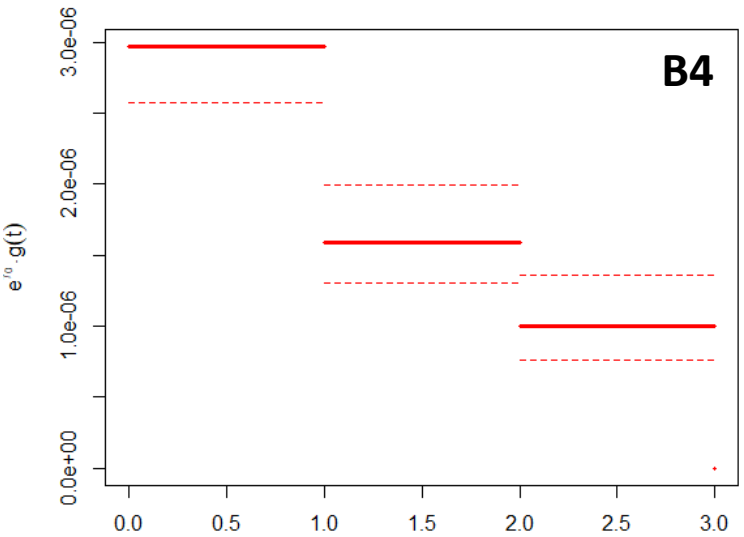

**Twinstim model:  
100 meters, 3 days**

**Twinstim model:  
100 meters, 7 days**

**Twinstim model:  
100 meters, 14 days**

**Twinstim model:  
250 meters, 3 days**

**Twinstim model:  
250 meters, 7 days**

**Twinstim model:  
250 meters, 14 days**

Spatial Distance (Meters)

Temporal Distance (Days)