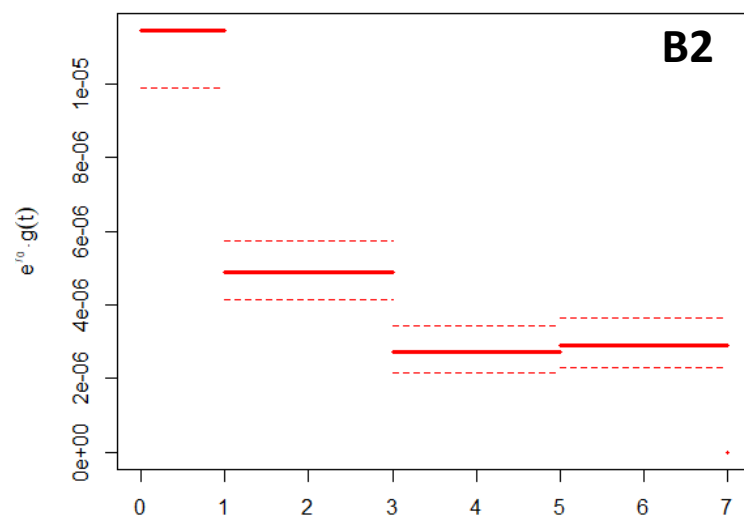

**Twinstim model:  
100 meters, 3 days**

**Twinstim model:  
100 meters, 7 days**

**Twinstim model:  
100 meters, 14 days**

**Twinstim model:  
250 meters, 3 days**

**Twinstim model:  
250 meters, 7 days**

**Twinstim model:  
250 meters, 14 days**

Spatial Distance (Meters)

Temporal Distance (Days)