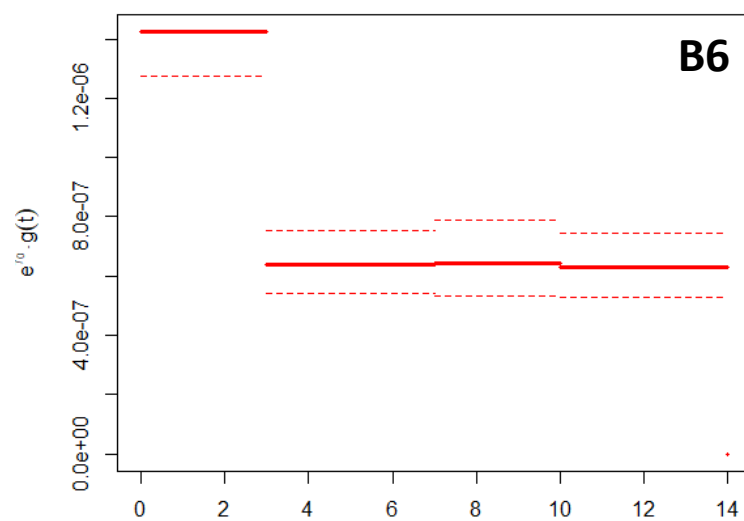

**Twinstim model:  
100 meters, 3 days**

**Twinstim model:  
100 meters, 7 days**

**Twinstim model:  
100 meters, 14 days**

**Twinstim model:  
250 meters, 3 days**

**Twinstim model:  
250 meters, 7 days**

**Twinstim model:  
250 meters, 14 days**

Spatial Distance (Meters)

Temporal Distance (Days)