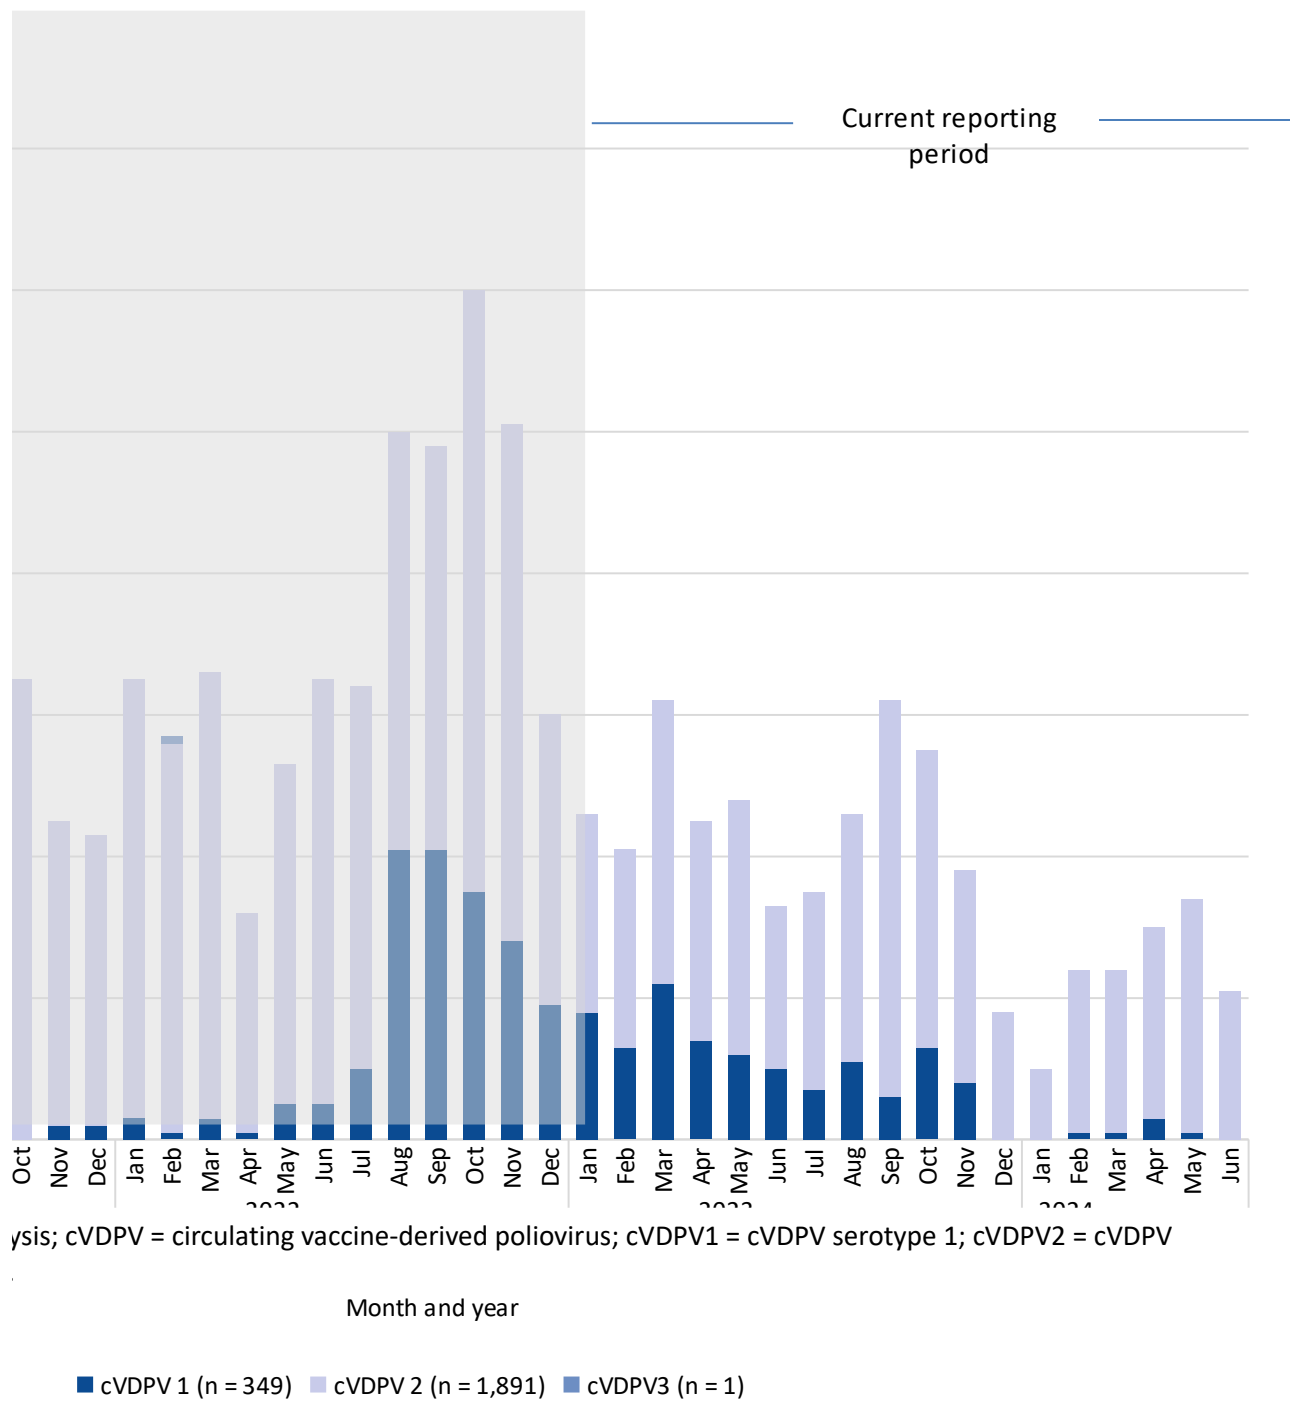

# SUPPLEMENTARY FIGURE 1 (N)

**Abbreviations:** AFP = acute flaccid paralysis; cVDPV2 = cVDPV serotype 2; cVDPV3 = cVDPV serotype 3.

JRE. Circulating vaccine-derived poliovirus cases detected, by serotype  
 = 2,240) — Worldwide\*, January 2021–June 2024†

classificationvdpv

Circulating

Year  
2021  
Countries  
(n = 23)

virustype	
VDPV 1	349
VDPV 2	1891
VDPV 3	1
<b>Total Result</b>	<b>2241</b>

2022  
Countries  
(n = 24)

2023  
Countries  
(n = 24)

2024  
Countries  
(n = 16)

Footnote  
Abbreviated  
\* Excludes  
† During Ja

Month      cVDPV 1 (n = 349)    cVDPV 2 (n = 1,891)    cVDPV3 (n = 1)

Jan	1	39	0
Feb	1	25	0
Mar	5	26	0
Apr	1	34	0
May	0	40	0
Jun	1	81	0
Jul	1	95	0
Aug	3	95	0
Sep	0	87	0
Oct	0	65	0
Nov	2	43	0
Dec	2	41	0