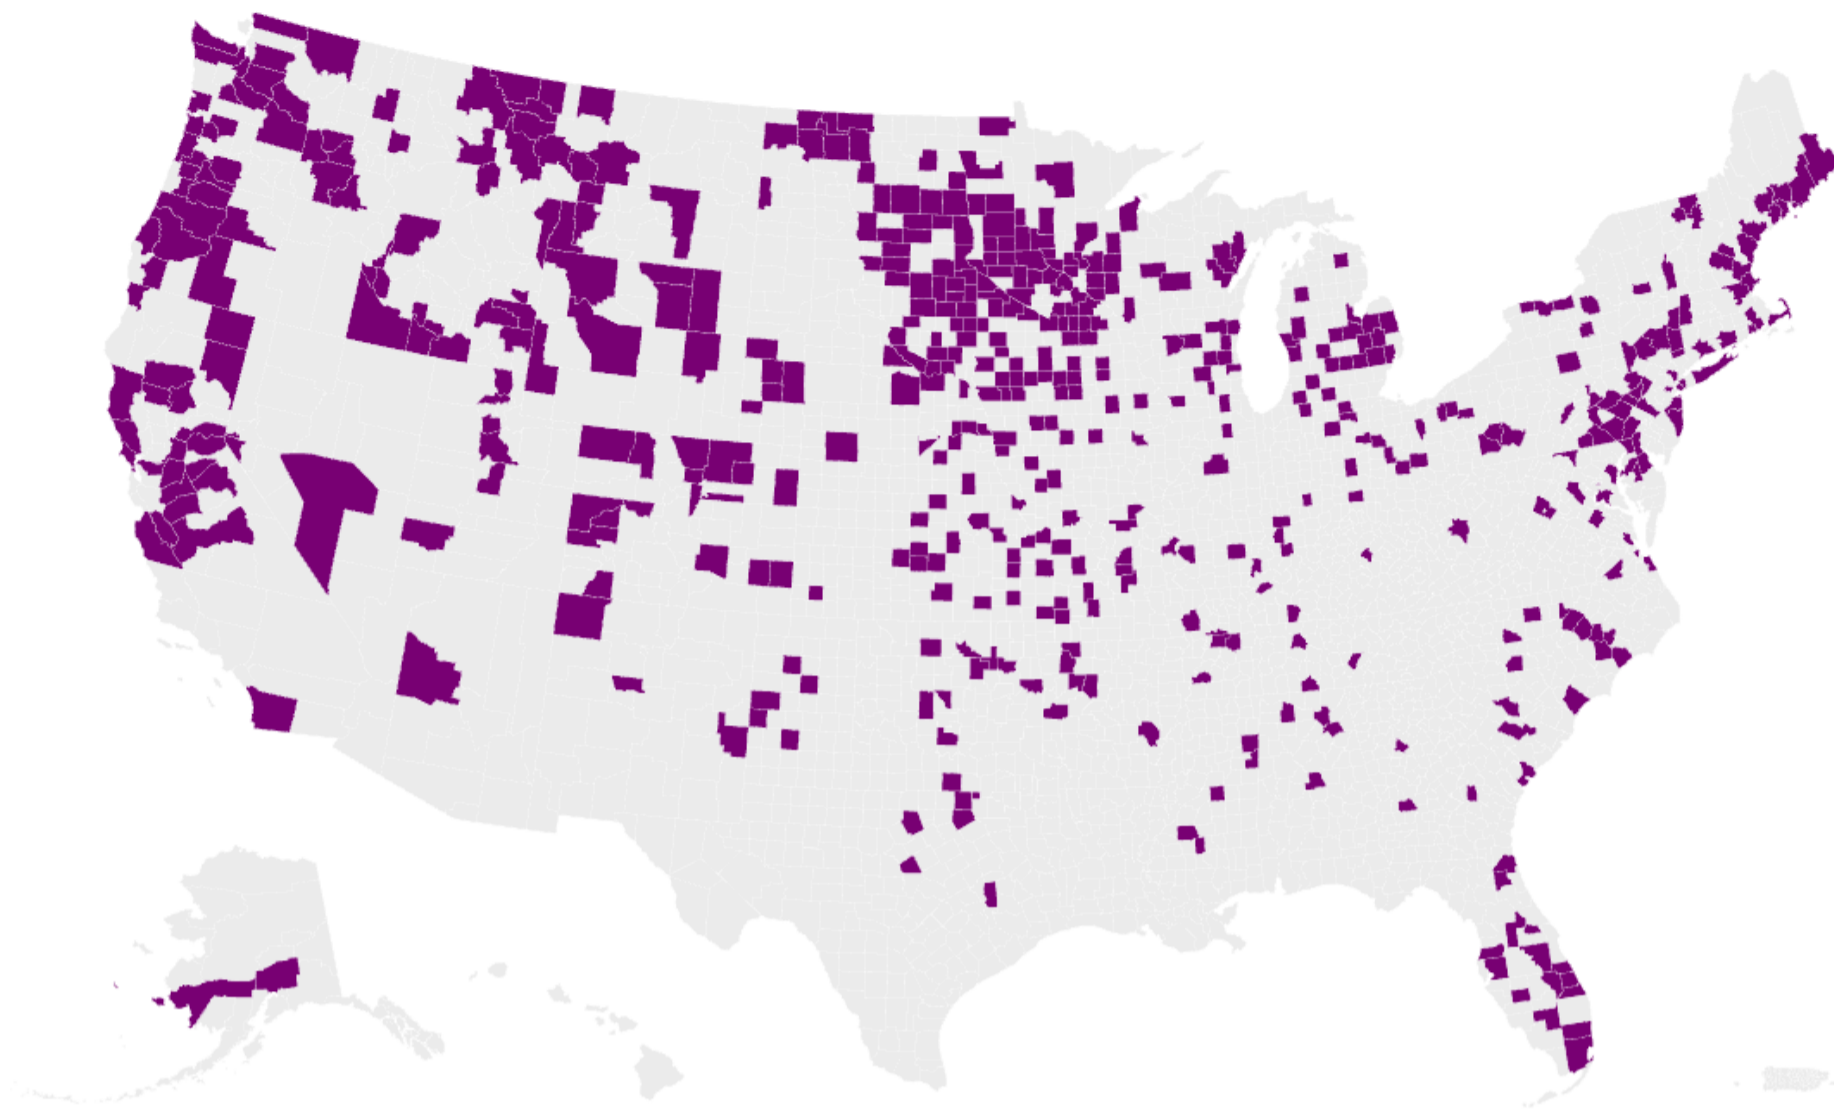

Summary

Birds Affected

100,707,371

Highly pathogenic avian influenza (HPAI) A(H5) viruses have been detected in U.S. wild aquatic birds, commercial poultry and backyard or hobbyist flocks beginning in January 2022. These are the first detections of HPAI A(H5) viruses in the U.S. since 2016. Preliminary genetic sequencing and RT-PCR testing on some virus specimens shows these viruses are HPAI A(H5N1) viruses from clade 2.3.4.4.

States Affected	Counties Affected	Reported Outbreaks
48	527	1,171

Counties Affected

Instructions: Counties that have reported bird flu outbreaks are marked in purple. On the map, select a state that has an outbreak to zoom in. More information is available about the outbreak by hovering over with the mouse (desktop) or tapping (mobile) the affected county. [Download Data](#) [EXCEL](#)

[Download Data \(CSV\)](#)

Data Table	
Location	
●	AL, Chilton
●	AL, Etowah
●	AL, Lawrence
●	AL, Marshall
●	AK, Bethel Ca
●	AK, Matanuska-susitna Borough
●	AZ, Yavapai
●	AR, Arkansas
●	AR, Carroll
●	AR, Johnson
●	AR, Madison
●	AR, Pope
●	AR, Scott
●	CA, Butte
●	CA, Calaveras
●	CA, Contra Costa
●	CA, Del Norte
●	CA, El Dorado
●	CA, Fresno
●	CA, Glenn
●	CA, Lassen
●	CA, Marin
●	CA, Mendocino
●	CA, Merced
●	CA, Modoc
●	CA, Monterey
●	CA, Placer
●	CA, Sacramento
●	CA, San Benito
●	CA, San Diego
●	CA, San Francisco
●	CA, San Joaquin
●	CA, Sonoma
●	CA, Stanislaus
●	CA, Tehama
●	CA, Tuolumne
●	CO, Arapahoe
●	CO, Bent
●	CO, Boulder
●	CO, Delta