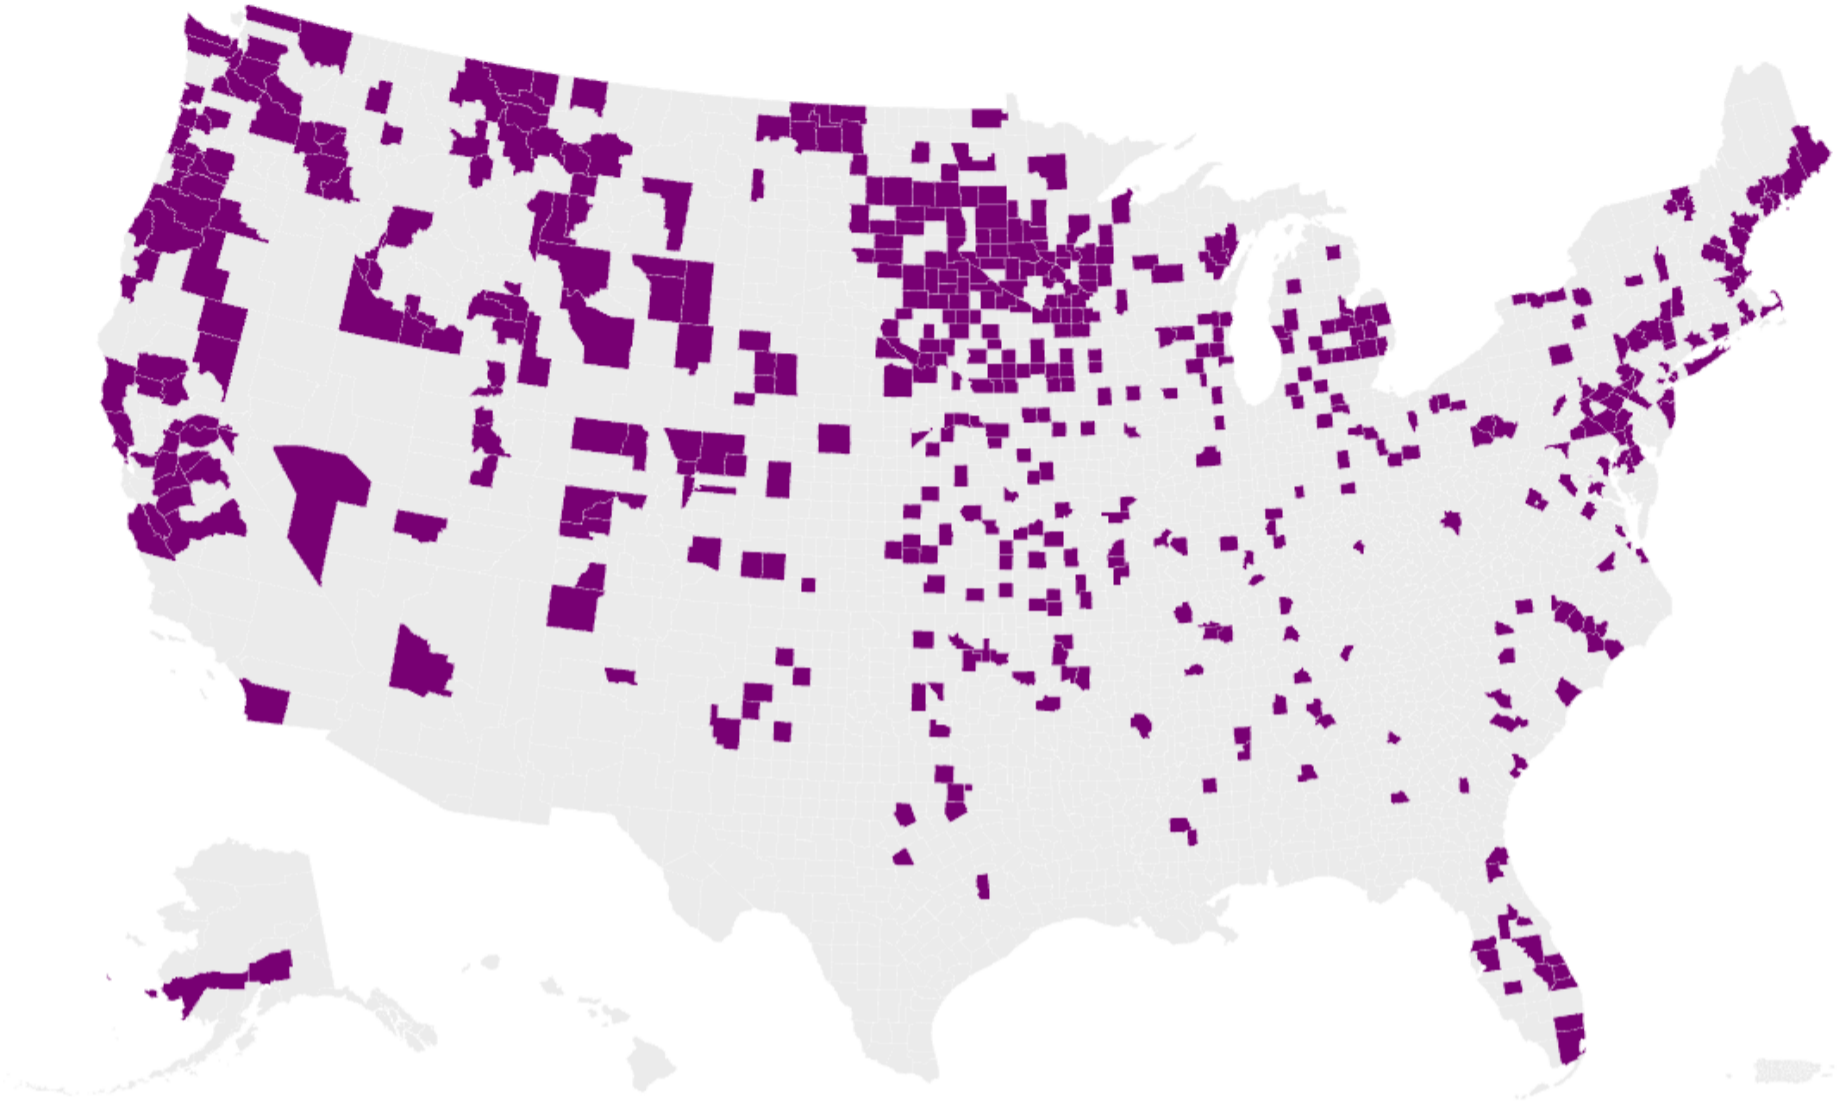

States Affected

48

Counties Affected

527

Reported Outbreaks

1,166

Counties Affected

Instructions: Counties that have reported bird flu outbreaks are marked in purple. On the map, select a state that has an outbreak to zoom in. More information is available about the outbreak by hovering over with the mouse (desktop) or tapping (mobile) the affected county. [Download Data](#) [EXCEL](#)

[Download Data \(CSV\)](#)

Location
● AL, Chilton
● AL, Etowah
● AL, Lawrence
● AL, Marshall
● AK, Bethel Ca
● AK, Matanuska-susitna Borough
● AZ, Yavapai
● AR, Arkansas
● AR, Carroll
● AR, Johnson
● AR, Madison
● AR, Pope
● AR, Scott
● CA, Butte
● CA, Calaveras
● CA, Contra Costa
● CA, Del Norte
● CA, El Dorado
● CA, Fresno
● CA, Glenn
● CA, Lassen
● CA, Marin
● CA, Mendocino
● CA, Merced
● CA, Modoc
● CA, Monterey
● CA, Placer
● CA, Sacramento
● CA, San Benito
● CA, San Diego