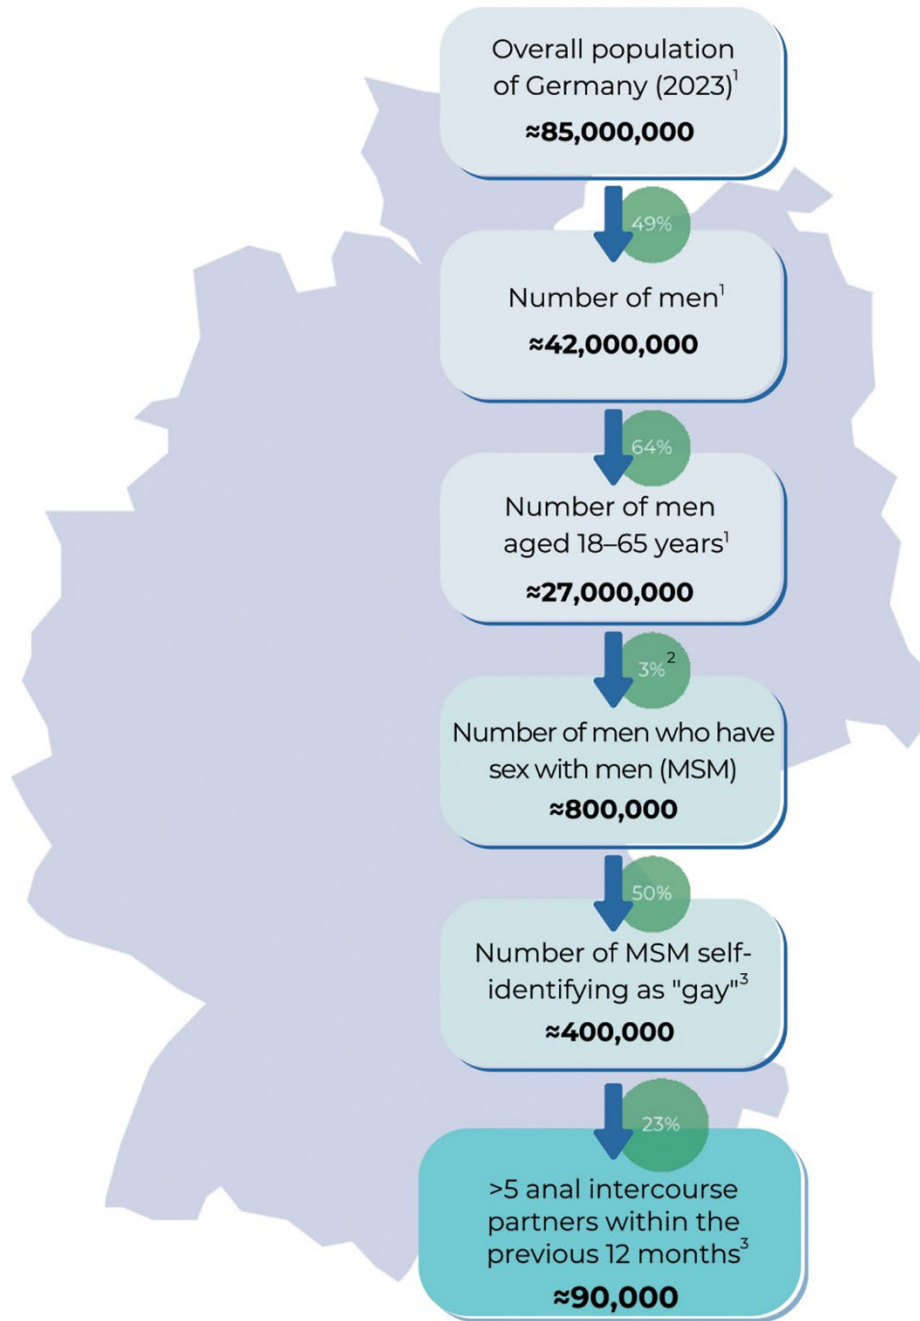

Appendix Figure 1. Phylogenetic tree of mpox virus nucleotide genome sequences from the clade IIb-associated re-emergence of mpox in Germany, July–December 2023. Red font color indicates sequences (n = 29) that were generated for this study.

Appendix Figure 2. Flowchart relevant to the re-emergence of clade IIb-associated mpox in Germany, July–December 2023, estimating the denominator of persons at risk in Germany.