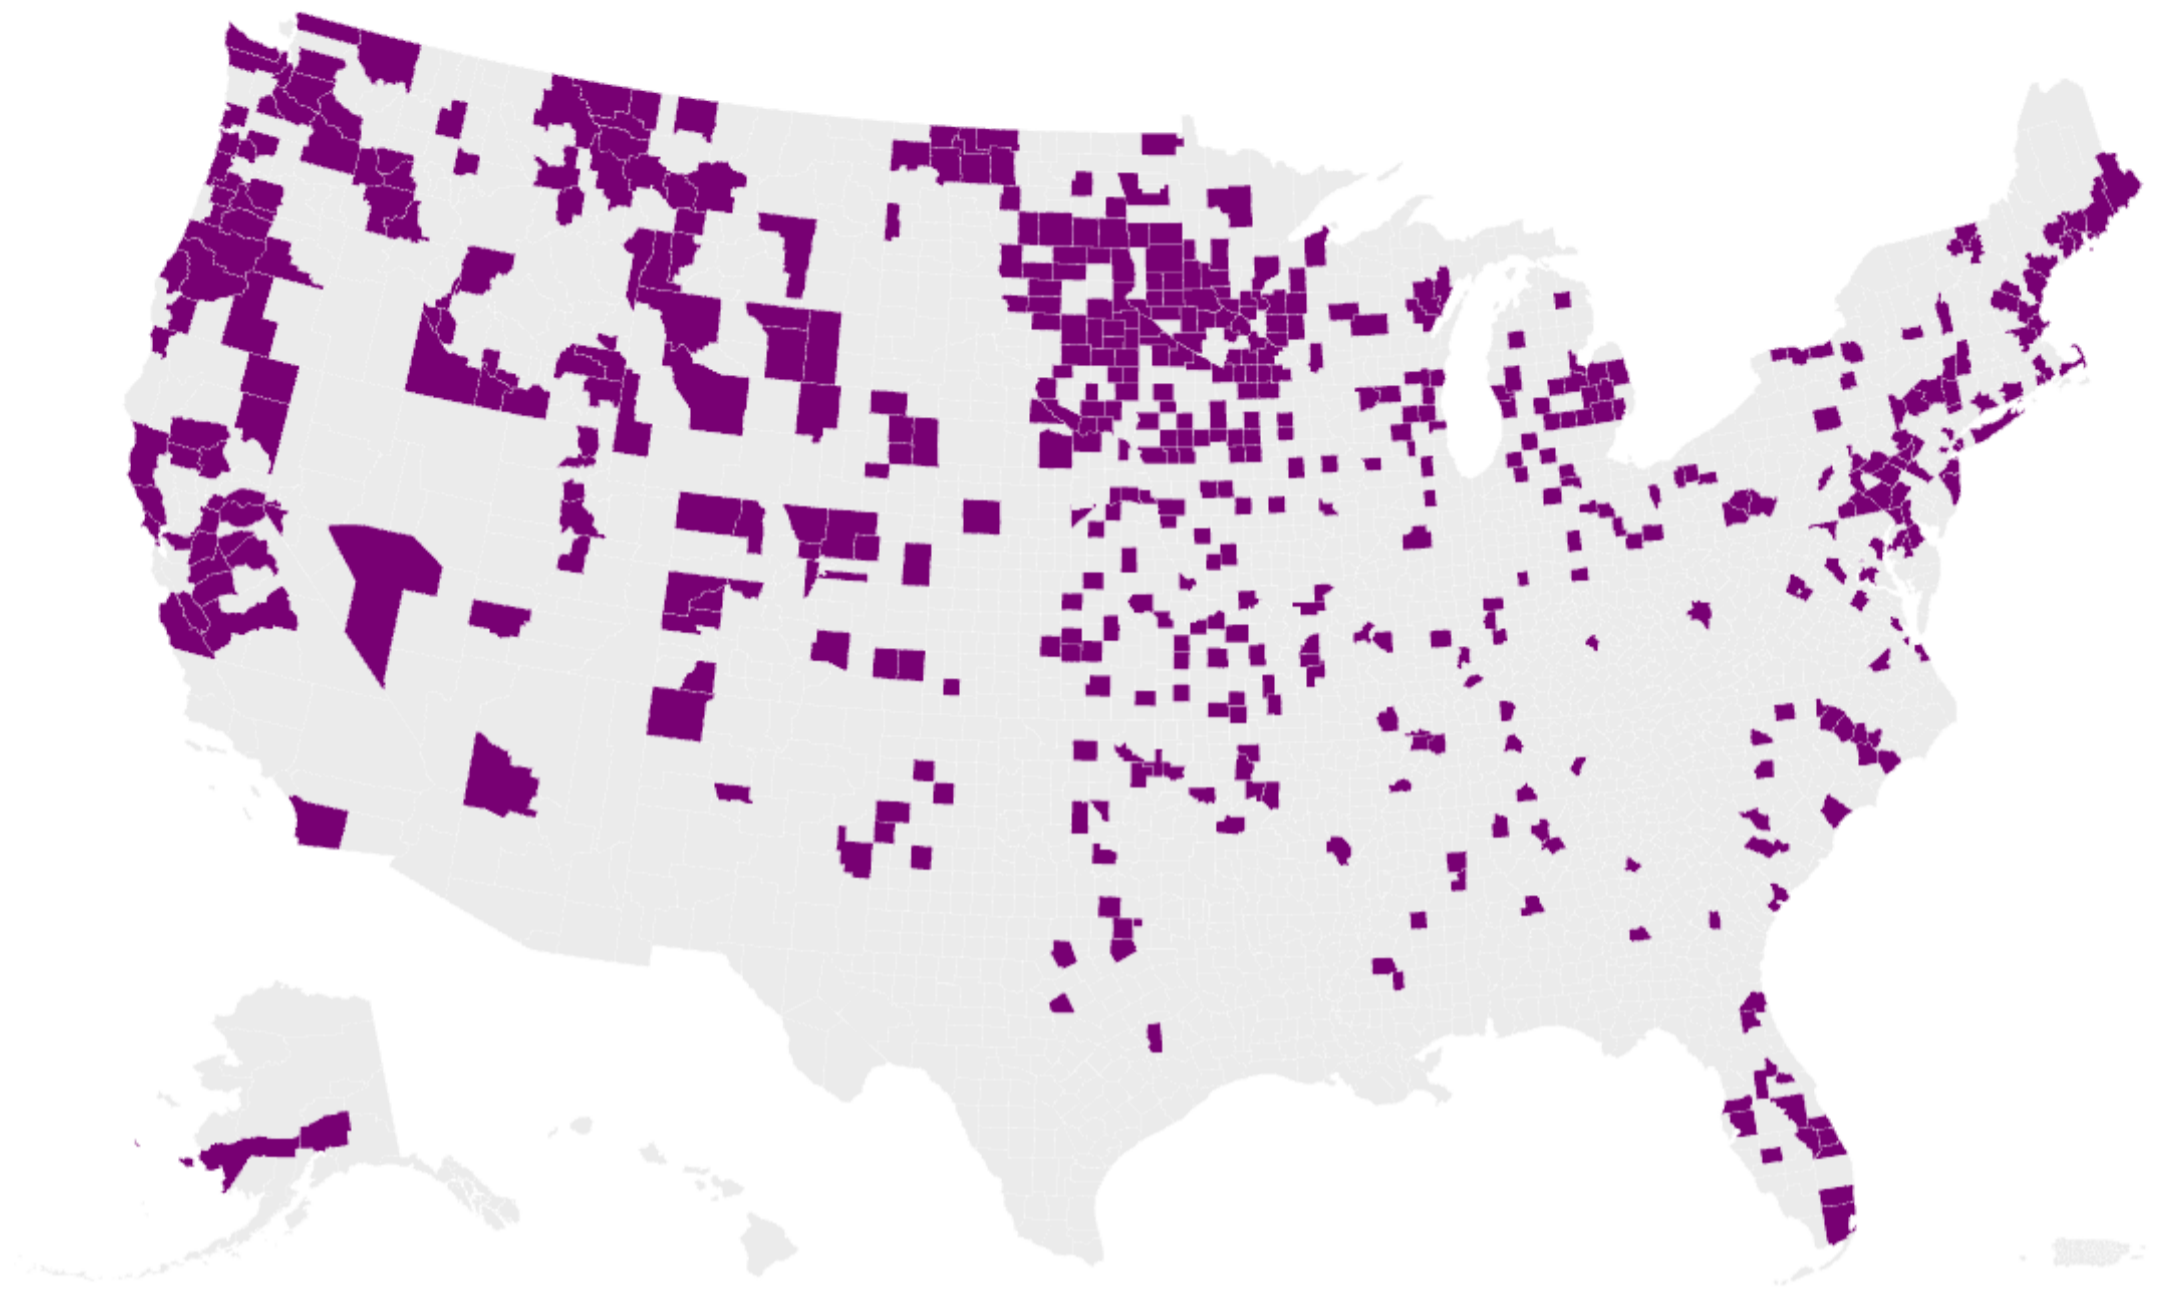

Summary

Birds Affected

96,939,186

Highly pathogenic avian influenza (HPAI) A(H5) viruses have been detected in U.S. wild aquatic birds, commercial poultry and backyard or hobbyist flocks beginning in January 2022. These are the first detections of HPAI A(H5) viruses in the U.S. since 2016. Preliminary genetic sequencing and RT-PCR testing on some virus specimens shows these viruses are HPAI A(H5N1) viruses from clade 2.3.4.4.

States Affected

48

Counties Affected

525

Reported Outbreaks

1,152

Counties Affected

Instructions: Counties that have reported bird flu outbreaks are marked in purple. On the map, select a state that has an outbreak to zoom in. More information is available about the outbreak by hovering over with the mouse (desktop) or tapping (mobile) the affected county. [Download Data](#) [EXCEL](#)

[Download Data \(CSV\)](#)

Data Table	
Location	
● AL, Chilton	
● AL, Etowah	
● AL, Lawrence	
● AL, Marshall	
● AK, Bethel Ca	
● AK, Matanuska-susitna Borough	
● AZ, Yavapai	
● AR, Arkansas	
● AR, Carroll	
● AR, Johnson	
● AR, Madison	
● AR, Pope	
● AR, Scott	
● CA, Butte	
● CA, Calaveras	
● CA, Contra Costa	
● CA, Del Norte	
● CA, El Dorado	
● CA, Fresno	
● CA, Glenn	
● CA, Lassen	
● CA, Marin	
● CA, Mendocino	
● CA, Merced	