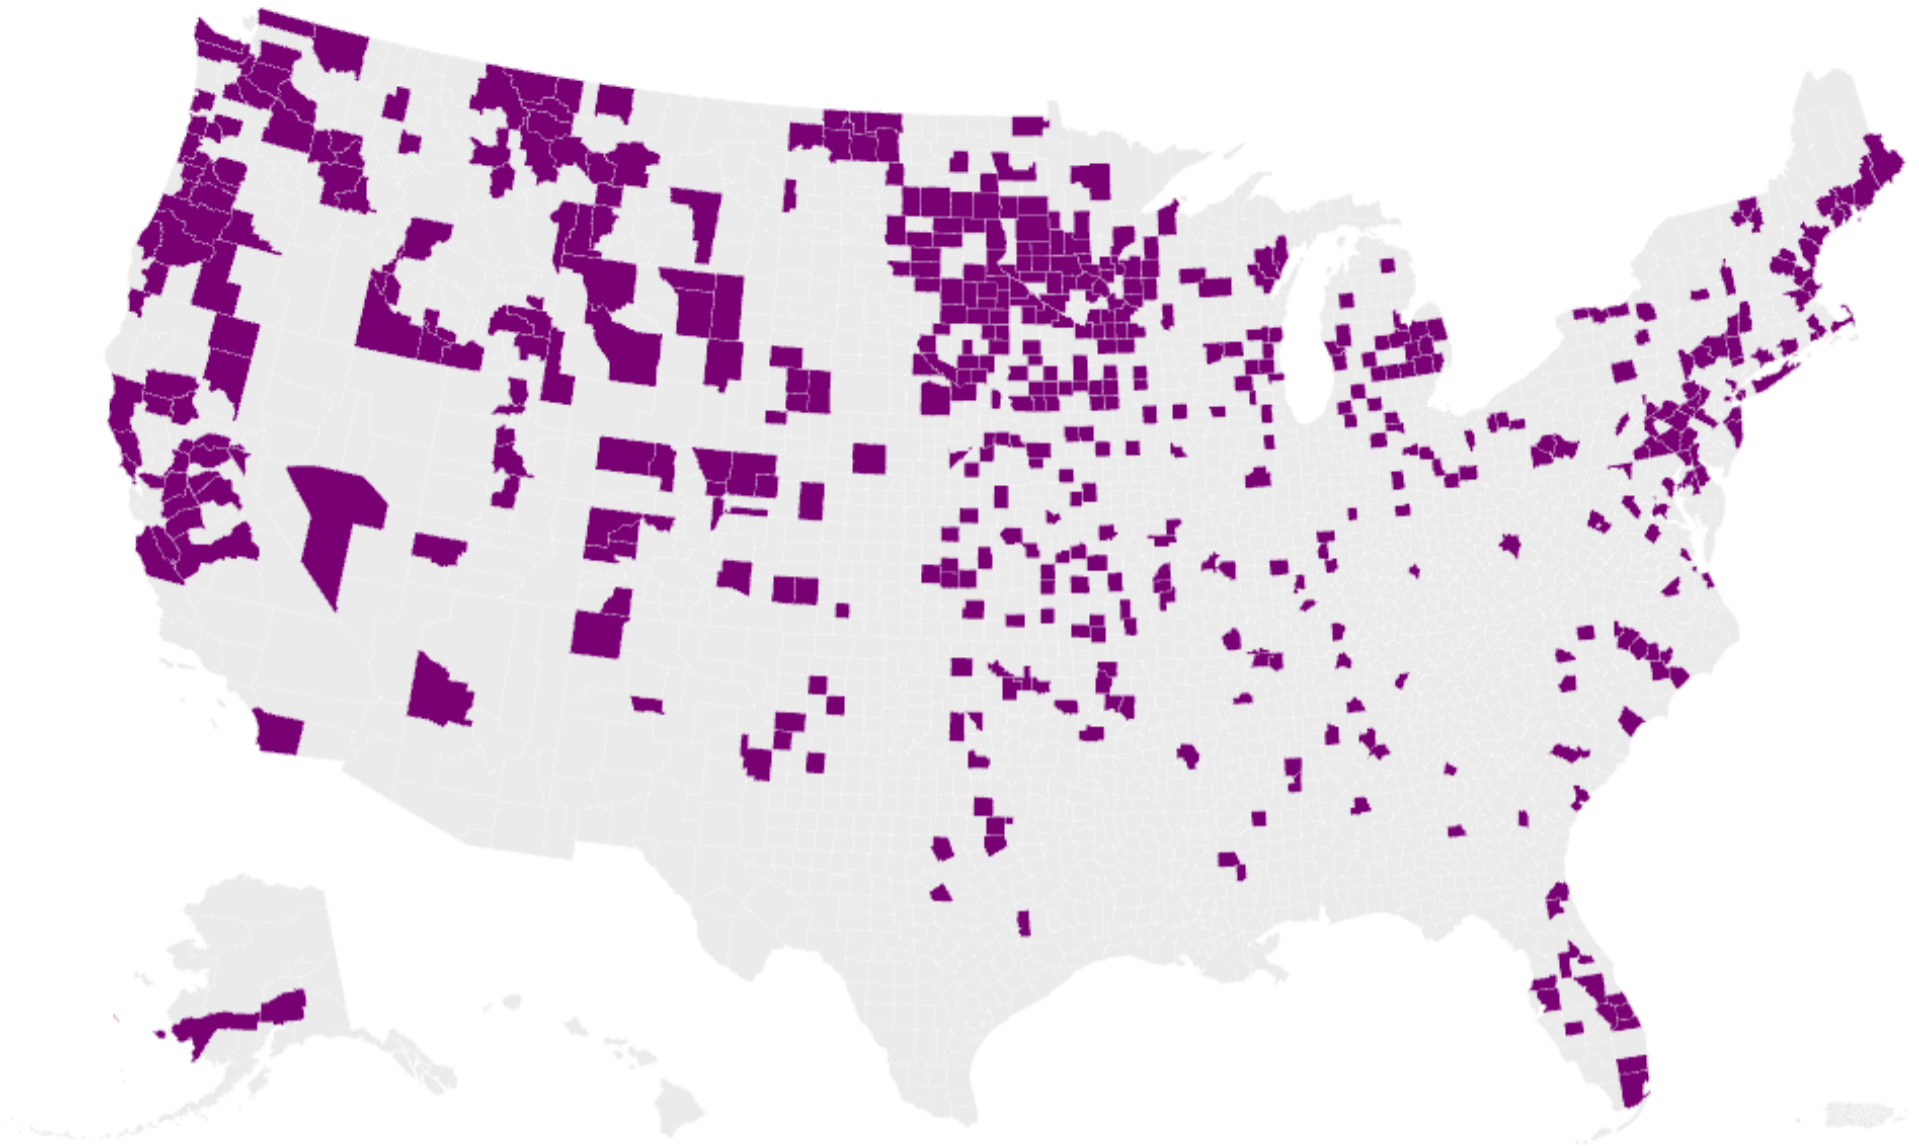

States Affected

48

Counties Affected

525

Reported Outbreaks

1,145

Counties Affected

Instructions: Counties that have reported bird flu outbreaks are marked in purple. On the map, select a state that has an outbreak to zoom in. More information is available about the outbreak by hovering over with the mouse (desktop) or tapping (mobile) the affected county. [Download Data](#) 

[Download Data \(CSV\)](#)

Data Table	
Location	
●	AL, Chilton
●	AL, Etowah
●	AL, Lawrence
●	AL, Marshall
●	AK, Bethel Ca
●	AK, Matanuska-susitna Borough
●	AZ, Yavapai
●	AR, Arkansas
●	AR, Carroll
●	AR, Johnson
●	AR, Madison
●	AR, Pope
●	AR, Scott
●	CA, Butte
●	CA, Calaveras
●	CA, Contra Costa
●	CA, Del Norte
●	CA, El Dorado
●	CA, Fresno
●	CA, Glenn
●	CA, Lassen
●	CA, Marin
●	CA, Mendocino
●	CA, Merced
●	CA, Modoc
●	CA, Monterey
●	CA, Placer
●	CA, Sacramento

Location

- CA, San Benito
- CA, San Diego
- CA, San Francisco
- CA, San Joaquin
- CA, Sonoma
- CA, Stanislaus
- CA, Tehama
- CA, Tuolumne
- CO, Arapahoe
- CO, Bent
- CO, Boulder
- CO, Delta
- CO, Jefferson
- CO, La Plata
- CO, Larimer
- CO, Mesa
- CO, Moffat
- CO, Montrose
- CO, Morgan
- CO, Pitkin
- CO, Prowers
- CO, Pueblo
- CO, Routt
- CO, Weld
- CO, Yuma
- CT, New Haven
- CT, New London
- DE, Kent
- DE, New Castle
- FL, Broward
- FL, Clay
- FL, De Soto
- FL, Duval
- FL, Hillsborough
- FL, Indian River
- FL, Lake
- FL, Martin
- FL, Miami-Dade
- FL, Okeechobee
- FL, Osceola
- FL, Pasco
- FL, St Lucie
- FL, Seminole
- GA, Henry
- GA, Sumter
- GA, Toombs
- ID, Ada
- ID, Bingham
- ID, Bonneville
- ID, Canyon
- ID, Caribou
- ID, Cassia
- ID, Gem
- ID, Gooding
- ID, Jerome
- ID, Latah
- ID, Madison
- ID, Owyhee
- ID, Twin Falls
- ID, Valley
- IL, Boone
- IL, Carroll