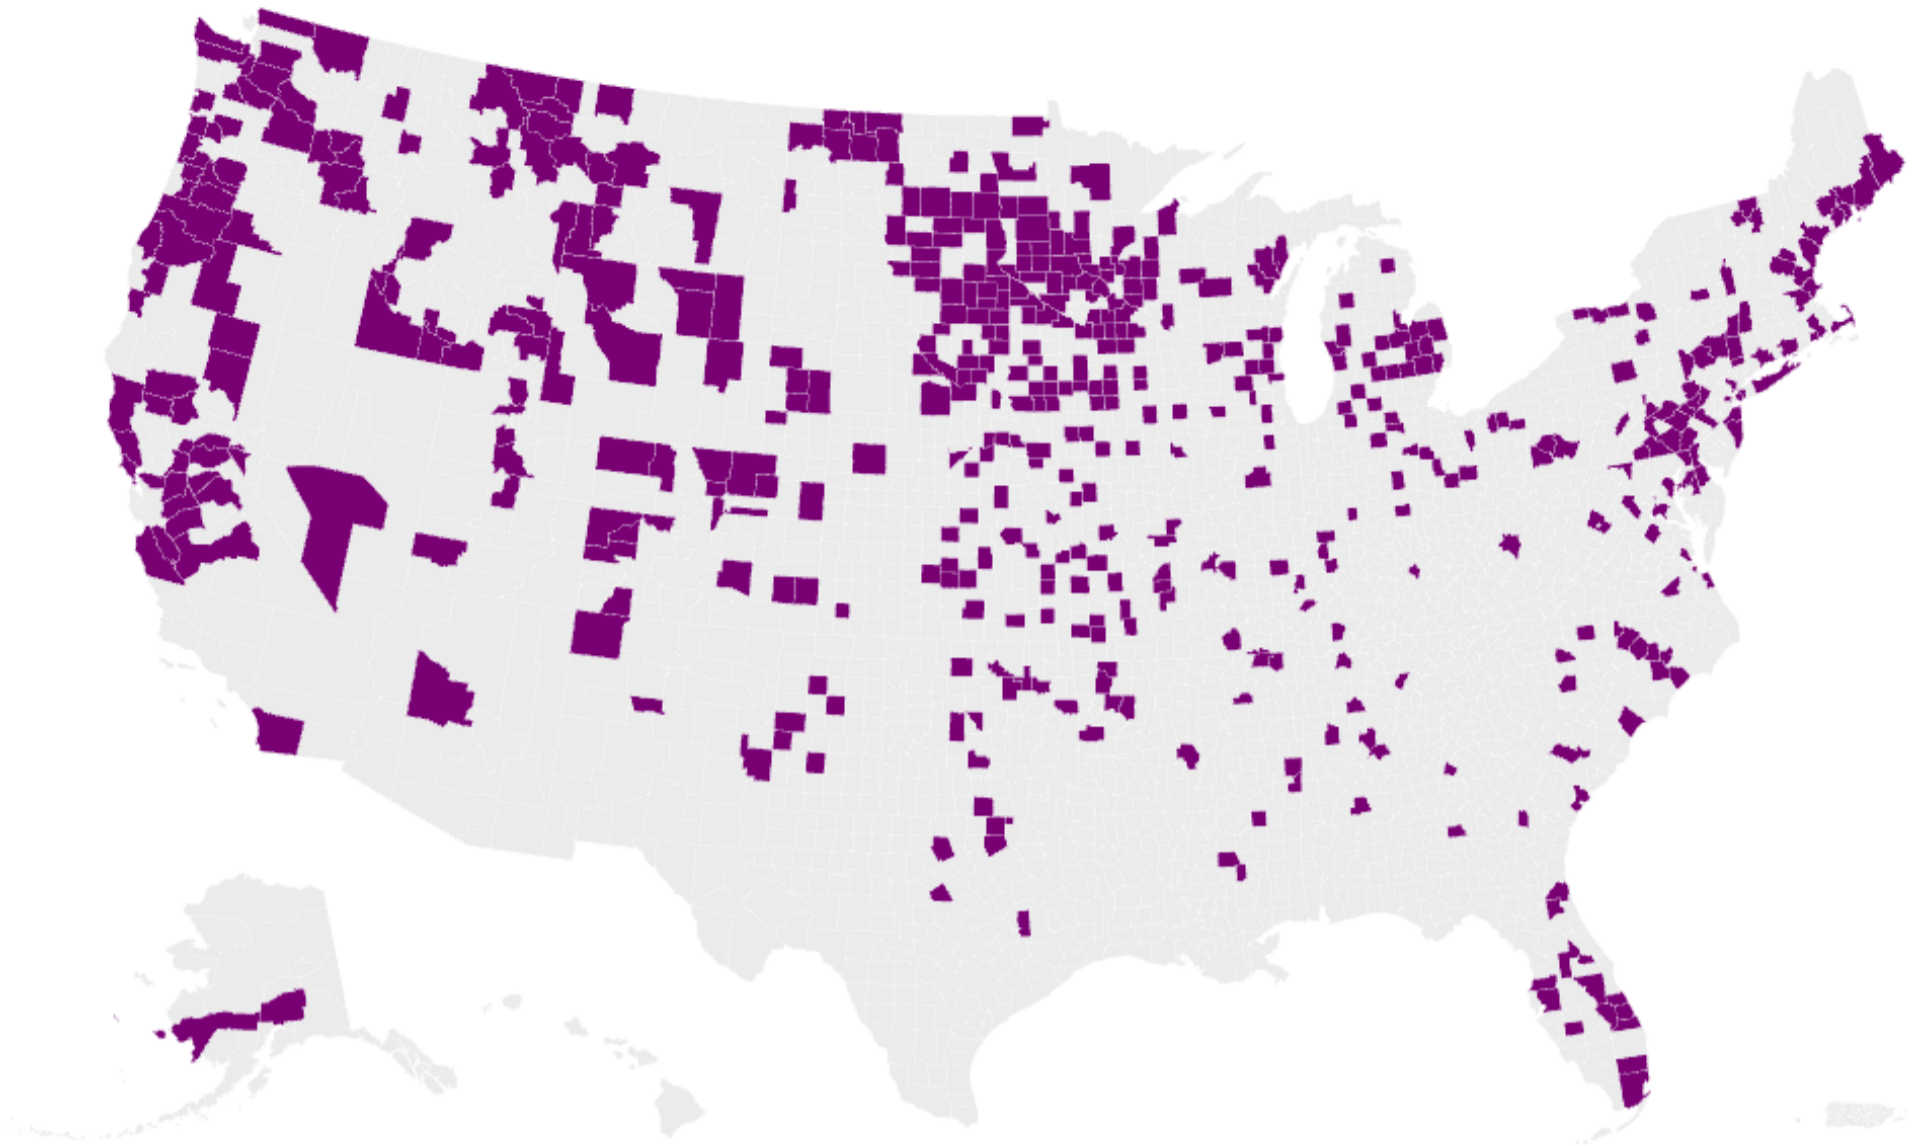

States Affected

48

Counties Affected

524

Reported Outbreaks

1,138

Counties Affected

Instructions: Counties that have reported bird flu outbreaks are marked in purple. On the map, select a state that has an outbreak to zoom in. More information is available about the outbreak by hovering over with the mouse (desktop) or tapping (mobile) the affected county. [Download Data](#)

[Download Data \(CSV\)](#)

Data Table	
Location	
●	AL, Chilton
●	AL, Etowah
●	AL, Lawrence
●	AL, Marshall
●	AK, Bethel Ca
●	AK, Matanuska-susitna Borough
●	AZ, Yavapai
●	AR, Arkansas
●	AR, Carroll
●	AR, Johnson
●	AR, Madison
●	AR, Pope
●	AR, Scott
●	CA, Butte
●	CA, Calaveras
●	CA, Contra Costa
●	CA, Del Norte
●	CA, El Dorado
●	CA, Fresno
●	CA, Glenn
●	CA, Lassen
●	CA, Marin
●	CA, Mendocino
●	CA, Merced
●	CA, Modoc
●	CA, Monterey
●	CA, Placer
●	CA, Sacramento

Location

- CA, San Benito
- CA, San Diego
- CA, San Francisco
- CA, San Joaquin
- CA, Sonoma
- CA, Stanislaus
- CA, Tehama
- CA, Tuolumne
- CO, Arapahoe
- CO, Bent
- CO, Boulder
- CO, Delta
- CO, Jefferson
- CO, La Plata
- CO, Larimer
- CO, Mesa
- CO, Moffat
- CO, Montrose
- CO, Morgan
- CO, Pitkin
- CO, Prowers
- CO, Pueblo
- CO, Routt
- CO, Weld
- CO, Yuma
- CT, New Haven
- CT, New London
- DE, Kent
- DE, New Castle
- FL, Broward
- FL, Clay
- FL, De Soto
- FL, Duval
- FL, Hillsborough
- FL, Indian River
- FL, Lake
- FL, Martin
- FL, Miami-Dade
- FL, Okeechobee
- FL, Osceola
- FL, Pasco
- FL, St Lucie
- FL, Seminole
- GA, Henry
- GA, Sumter
- GA, Toombs
- ID, Ada
- ID, Bingham
- ID, Bonneville
- ID, Canyon
- ID, Caribou
- ID, Cassia
- ID, Gem
- ID, Gooding
- ID, Jerome
- ID, Latah
- ID, Madison
- ID, Owyhee
- ID, Twin Falls
- ID, Valley
- IL, Boone
- IL, Carroll