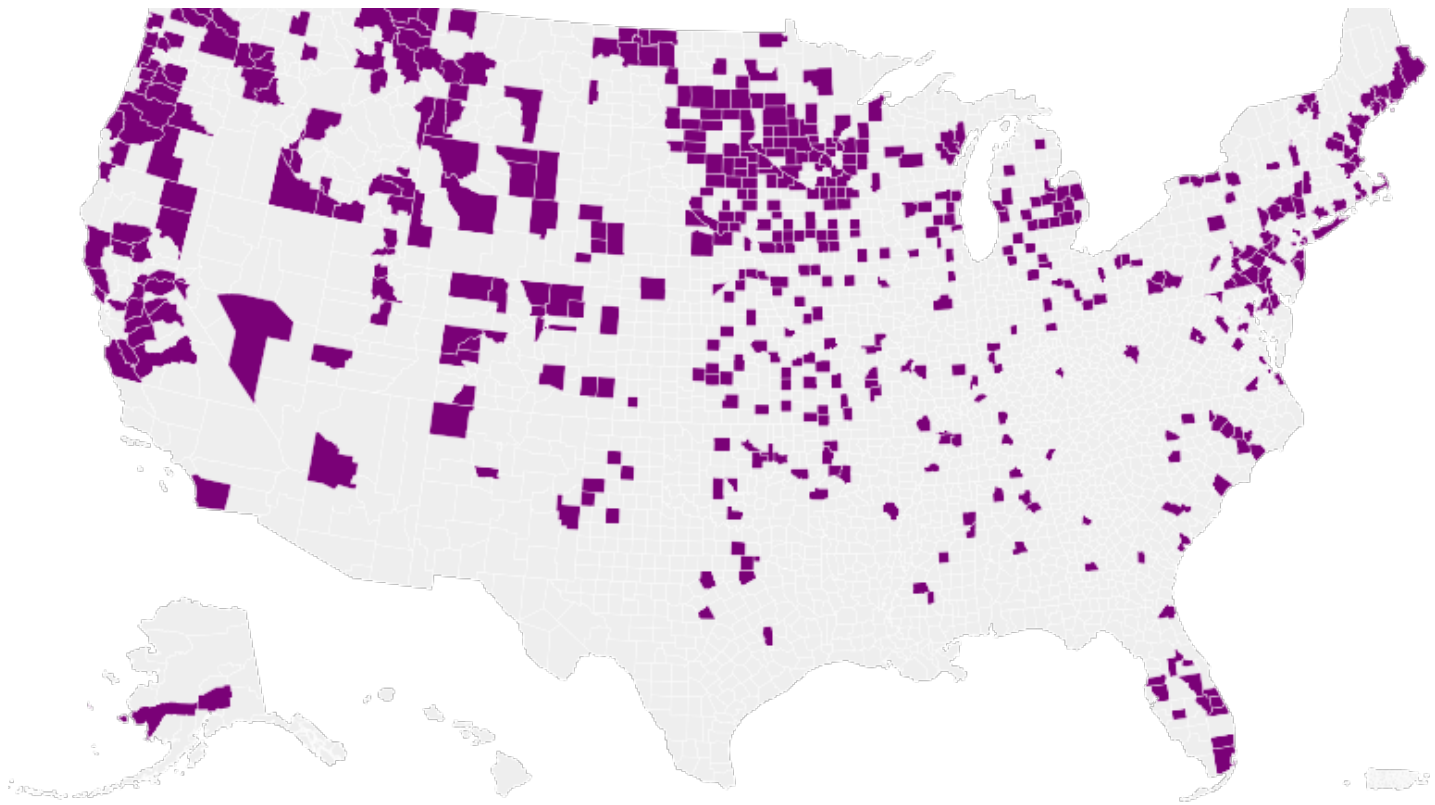

States Affected

48

Counties Affected

521

Reported Outbreaks

1,130

Counties Affected

Instructions: Counties that have reported bird flu outbreaks are marked in purple. On the map, select a state that has an outbreak to zoom in. More information is available about the outbreak by hovering over with the mouse (desktop) or tapping (mobile) the affected county. [Download Data](#) 

[Download Data \(CSV\)](#)

Data Table

Location

- AL, Chilton
- AL, Etowah
- AL, Lawrence
- AL, Marshall
- AK, Bethel Ca
- AK, Matanuska-susitna Borough
- AZ, Yavapai
- AR, Arkansas
- AR, Carroll
- AR, Johnson
- AR, Madison
- AR, Pope
- AR, Scott
- CA, Butte

- CA, Calaveras
- CA, Contra Costa
- CA, Del Norte
- CA, El Dorado
- CA, Fresno
- CA, Glenn
- CA, Lassen
- CA, Marin
- CA, Mendocino
- CA, Merced
- CA, Modoc
- CA, Monterey
- CA, Placer
- CA, Sacramento
- CA, San Benito
- CA, San Diego
- CA, San Joaquin
- CA, Sonoma
- CA, Stanislaus
- CA, Tehama
- CA, Tuolumne
- CO, Arapahoe
- CO, Bent
- CO, Boulder
- CO, Delta
- CO, Jefferson
- CO, La Plata
- CO, Larimer
- CO, Mesa
- CO, Moffat
- CO, Montrose
- CO, Morgan
- CO, Pitkin
- CO, Prowers
- CO, Pueblo
- CO, Routt
- CO, Weld

- UT, Cache
- UT, Iron
- UT, Salt Lake
- UT, Sanpete

- UT, Utah
- UT, Weber
- VT, Caledonia
- VT, Lamoille
- VT, Orleans
- VA, Caroline
- VA, Fauquier
- VA, Gloucester
- VA, Rockingham
- VA, Southampton
- VA, Alexandria City
- VA, Hampton City
- VA, Virginia Beach City
- WA, Benton
- WA, Clallam
- WA, Cowlitz
- WA, Franklin
- WA, Jefferson
- WA, King
- WA, Kitsap
- WA, Kittitas
- WA, Okanogan
- WA, Pacific
- WA, Pierce
- WA, Snohomish
- WA, Spokane
- WA, Thurston
- WA, Walla Walla
- WA, Whatcom
- WA, Yakima
- WV, Kanawha
- WI, Barron
- WI, Bayfield