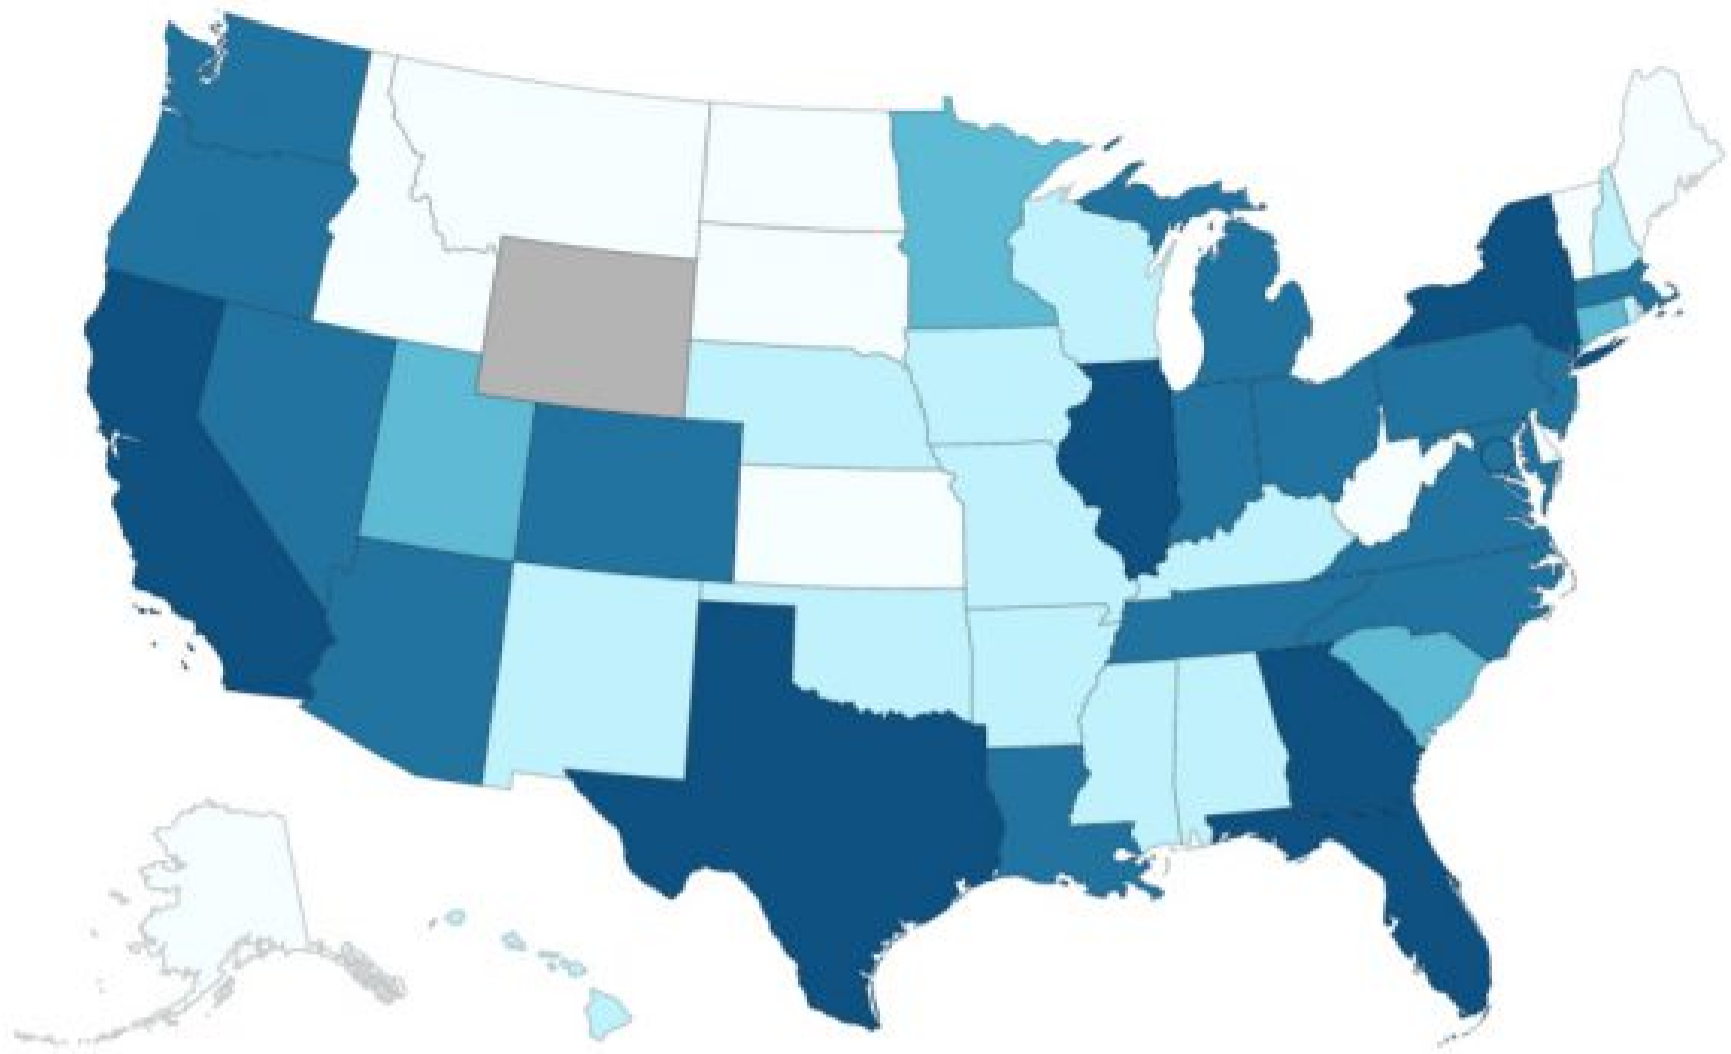

## U.S. Cases

Total Cases

**31,277**

## U.S. Deaths

Total Cases

**55**

## Global Cases

Total Cases

**92,432**

Disclaimer: The weekly average can contain historical data and may not reflect the exact number of new cases and deaths for the week.

## U.S. Map & Case Count

Territories PR