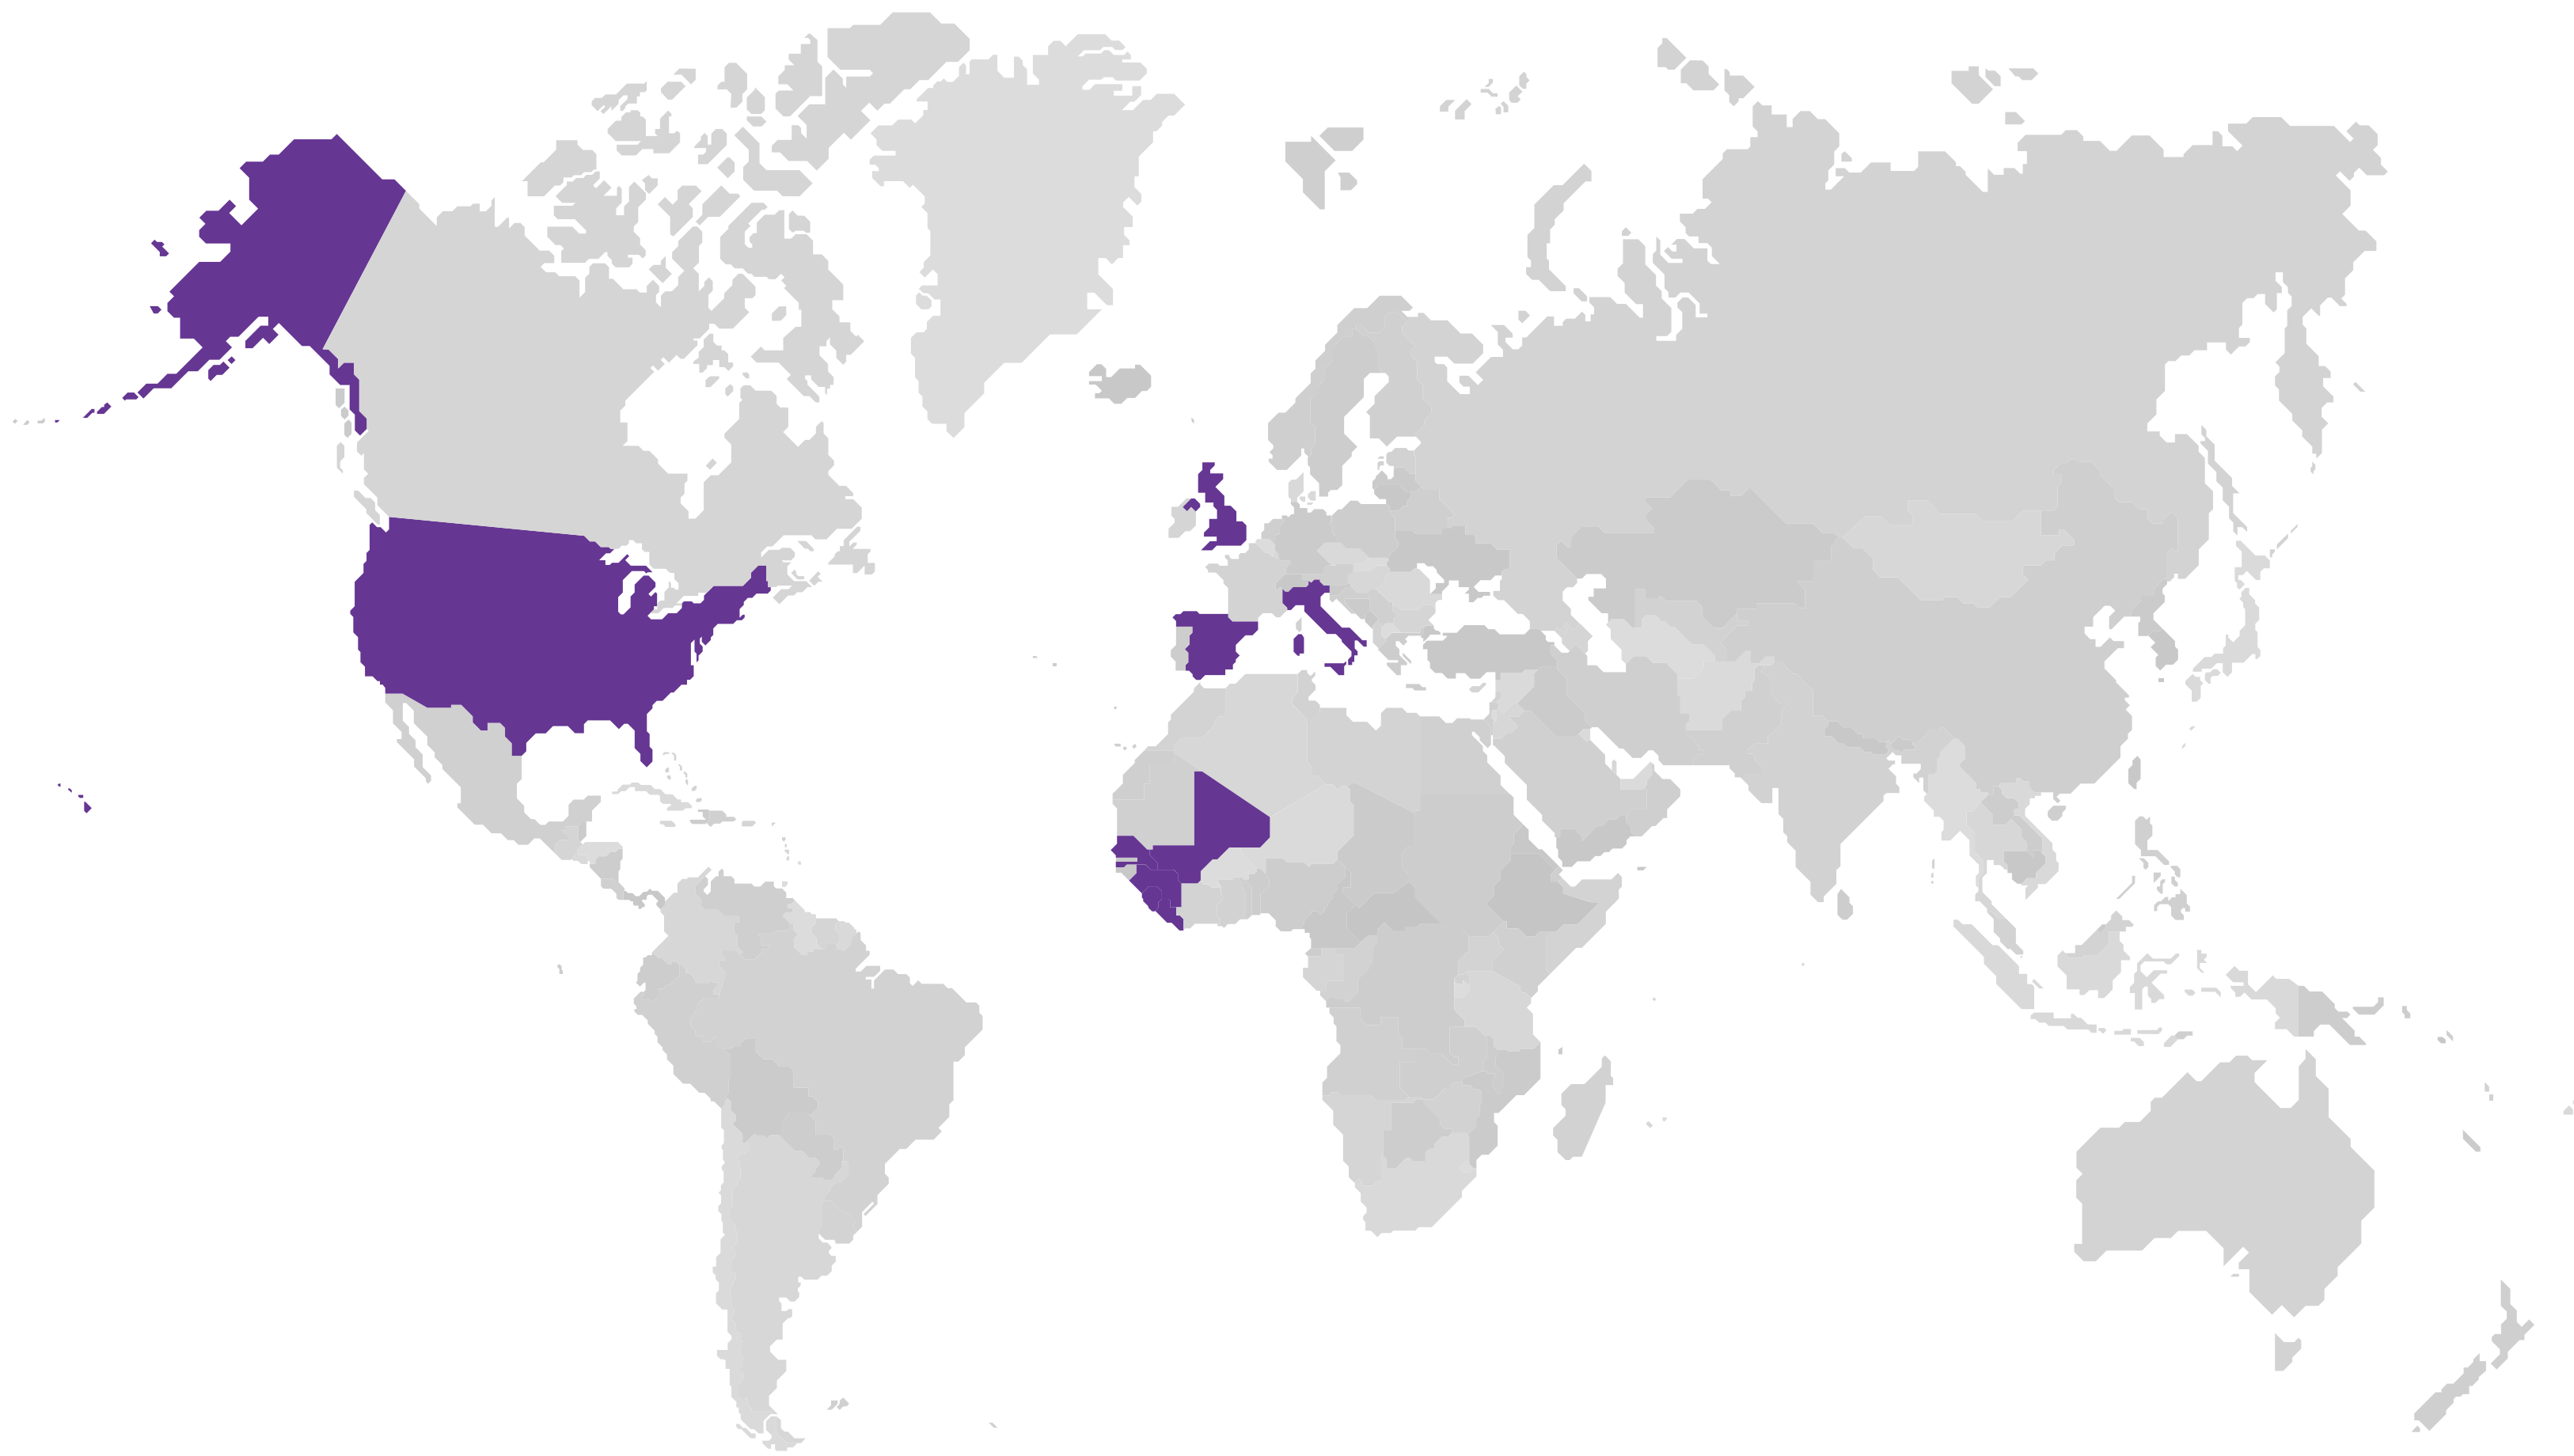

Global Health Security Investments Improve Guinea Ebola Outbreak Response

Legend:

● 2014 ● 2021

Ebola Outbreak in 2014

(March 23, 2014-June 10, 2016)
*Suspected, probable, confirmed

● Countries affected

10

- Guinea
- Liberia
- Senegal
- Spain
- Sierra Leone
- Italy
- United Kingdom
- United States
- Mali
- Nigeria

Ebola Outbreak in 2021

(Feb 7, 2021-June 25, 2021)
*Suspected, probable, confirmed

● Countries affected

1

- Guinea