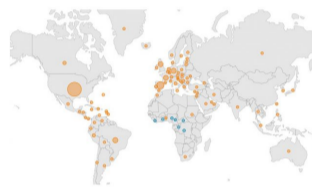

Global Map & Case Count

Cases by Demographics