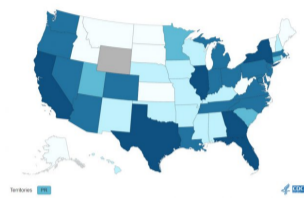

Mpox

2022-2023 Outbreak Cases and Data Data as of September 28 2023 at 2:00 pm EDT

Starting in September 2023, the data will be updated once per month.

U.S. Cases

Total Cases
30,861

U.S. Deaths

Total Cases
54

Global Cases

Total Cases
90,656

Disclaimer: The weekly average can contain historical data and may not reflect the exact number of new cases and deaths for the week.

U.S. Map & Case Count

U.S. Case Trends