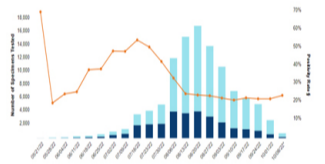

Global Map & Case Count

Cases by Demographics

Vaccine Administration & Effectiveness

Laboratory Testing

Archived Mpox Data

- [TPOXX Patient Data](#) >
- [Lab Testing Data by HHS Region](#) >
- [Lab Testing by Demographics](#) >
- [Outbreak Reproduction Estimates](#) >
- [Mpox Technical Reports](#) >
- [CDC Archive](#) >