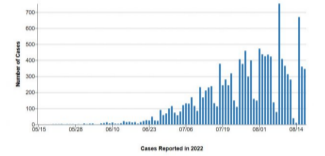

Global Cases

Total Cases
90,656

Disclaimer: The weekly average can contain historical data and may not reflect the exact number of new cases and deaths for the week.

U.S. Map & Case Count

U.S. Case Trends