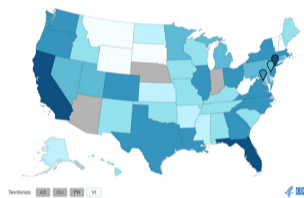

Vaccine Administration & Effectiveness

Laboratory Testing