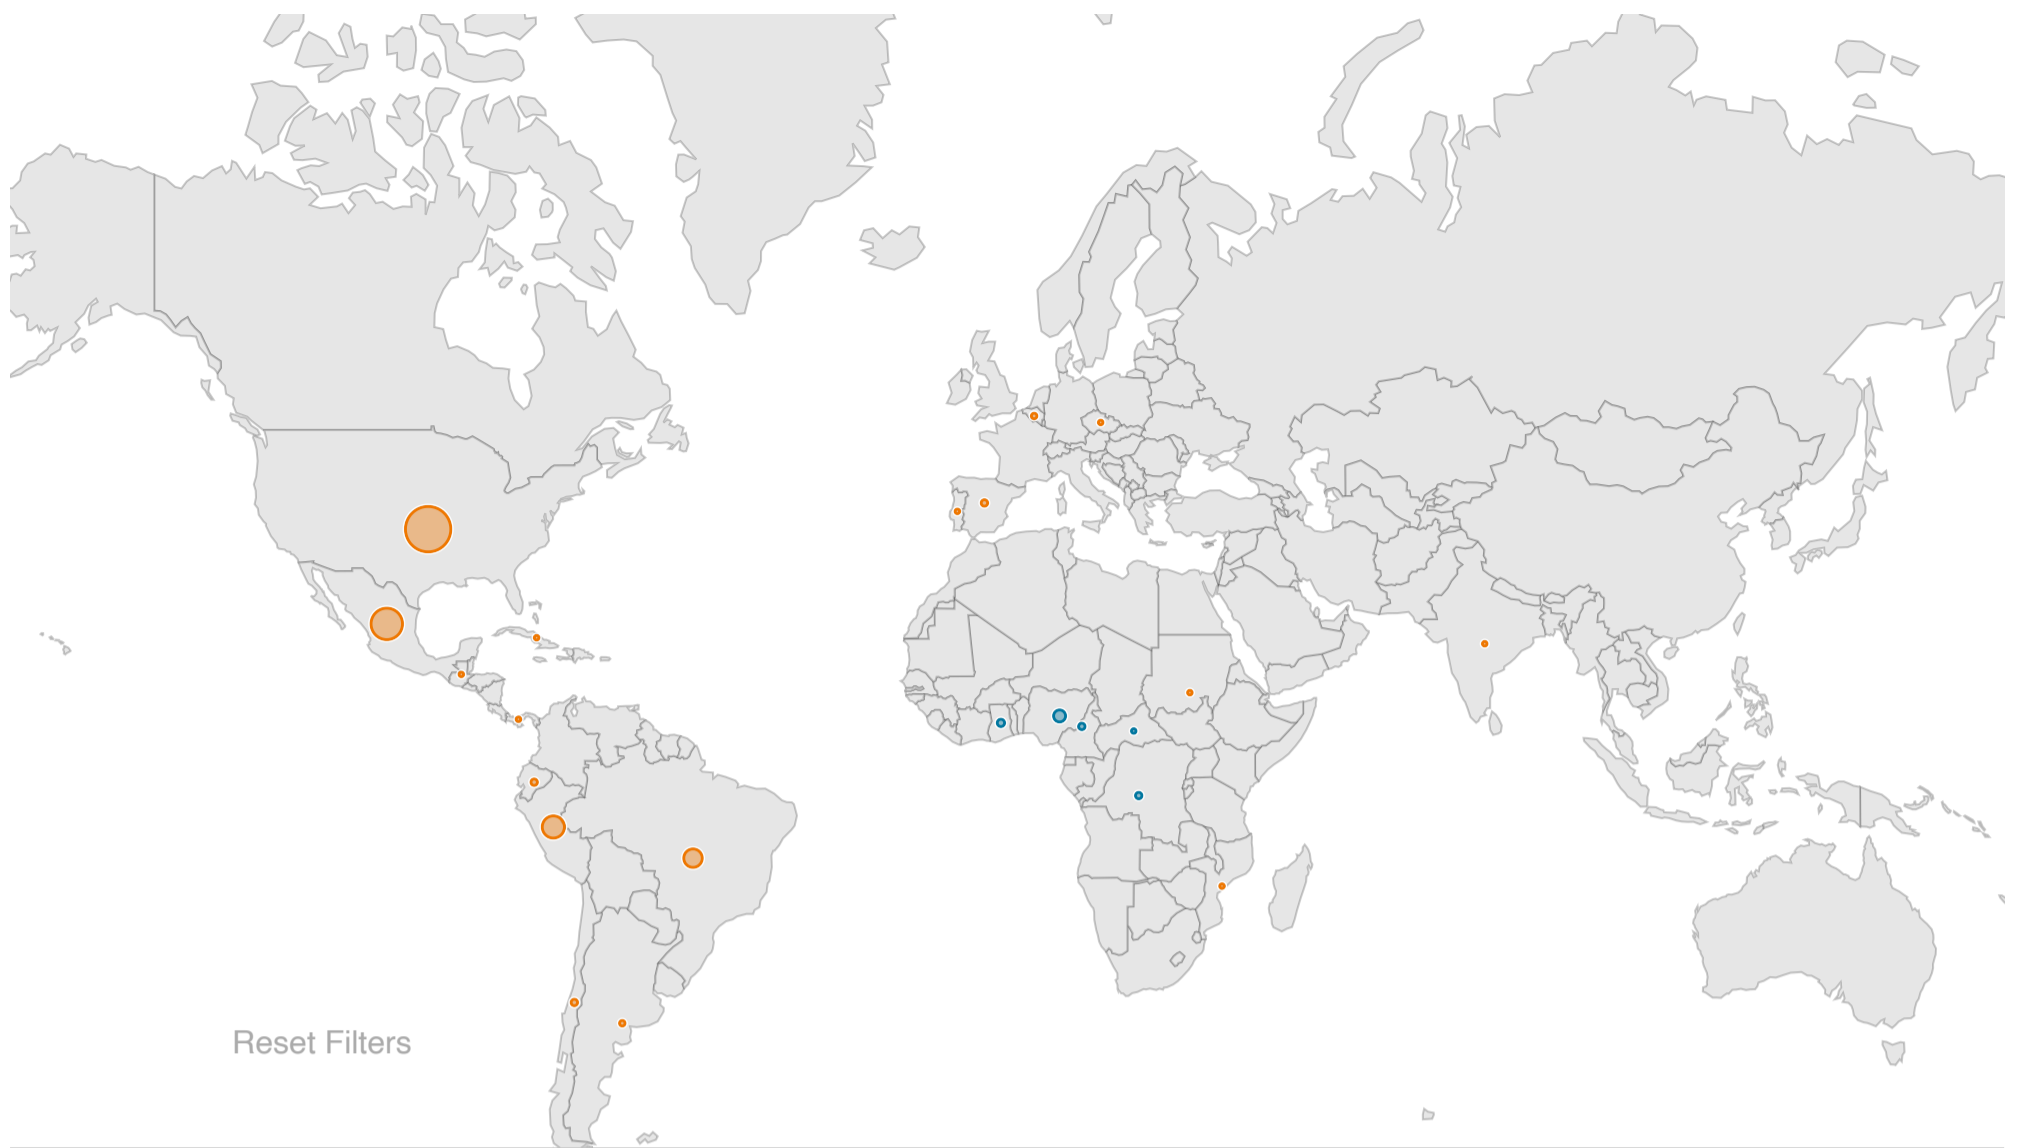

### Locations with deaths

**22**

Total

**17**

Has not historically reported mpox

**5**

Has historically reported mpox

Location	Cases	Deaths
<input type="radio"/> Sri Lanka	4	0
<input type="radio"/> Lithuania	5	0
<input type="radio"/> Luxembourg	57	0
<input type="radio"/> Latvia	6	0
<input type="radio"/> Morocco	3	0
<input type="radio"/> Monaco	3	0
<input type="radio"/> Moldova	2	0
<input type="radio"/> Mexico	4,039	30
<input type="radio"/> Malta	34	0
<input type="radio"/> Montenegro	2	0
<input type="radio"/> Mozambique	1	1
<input type="radio"/> Martinique	7	0
<input type="radio"/> New Caledonia	1	0
<input type="radio"/> Nigeria	843	9
<input type="radio"/> Netherlands	1,265	0
<input type="radio"/> Norway	96	0
<input type="radio"/> Nepal	1	0
<input type="radio"/> New Zealand	41	0
<input type="radio"/> Pakistan	5	0
<input type="radio"/> Panama	237	1
<input type="radio"/> Peru	3,812	20
<input type="radio"/> Philippines	5	0
<input type="radio"/> Poland	217	0
<input type="radio"/> Portugal	965	1
<input type="radio"/> Paraguay	126	0
<input type="radio"/> Qatar	5	0
<input type="radio"/> Romania	47	0
<input type="radio"/> Russia	2	0
<input type="radio"/> Saudi Arabia	8	0
<input type="radio"/> Sudan	19	1
<input type="radio"/> Singapore	25	0
<input type="radio"/> El Salvador	104	0
<input type="radio"/> San Marino	1	0
<input type="radio"/> Serbia	40	0
<input type="radio"/> Slovakia	14	0
<input type="radio"/> Slovenia	47	0
<input type="radio"/> Sweden	260	0
<input type="radio"/> Thailand	119	0
<input type="radio"/> Turkey	12	0
<input type="radio"/> Taiwan	231	0
<input type="radio"/> Ukraine	5	0
<input type="radio"/> Uruguay	19	0
<input type="radio"/> United States Of America	30,611	45
<input type="radio"/> Venezuela	12	0