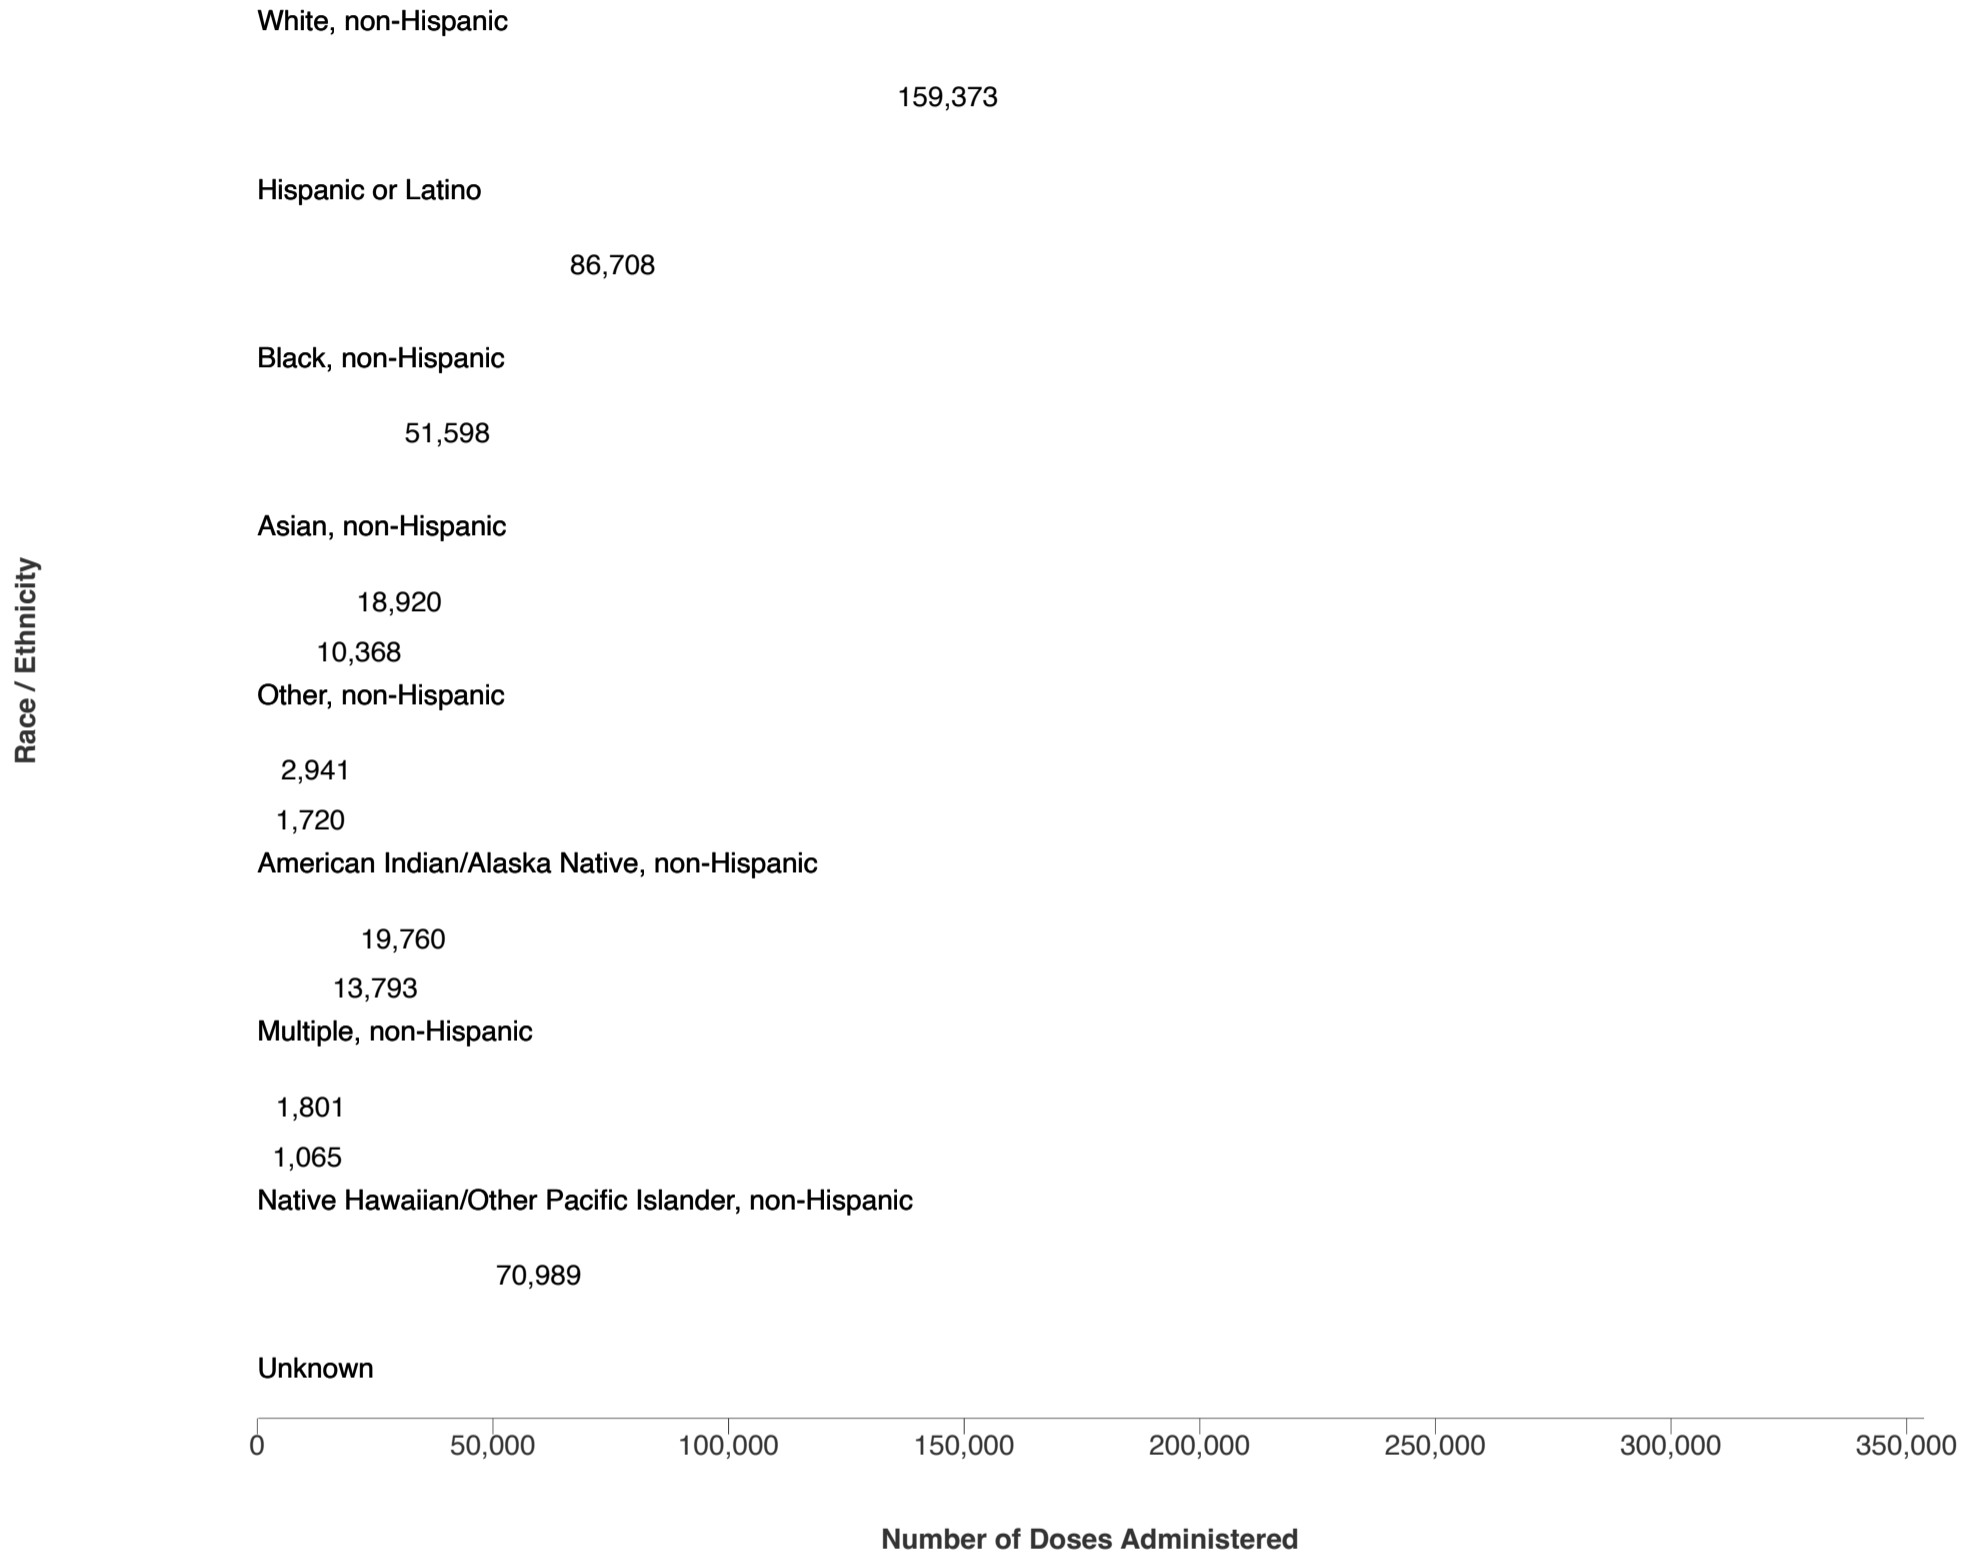

Male	Female	Unknown
☐ First doses	685,896	66,628	13,049
☐ Second doses	441,496	30,244	5,795

JYNNEOS Vaccine Doses Administered, by Race/Ethnicity

353,483

☐ First doses
☐ Second doses

[Download Data (CSV)](#)

Data Table	White, non-Hispanic	Hispanic or Latino	Black, non-Hispanic	Asian, non-Hispanic
☐ First doses	353,483	159,373	86,708	51,598
☐ Second doses	239,125	94,354	51,110	32,291

Footnotes

Reporting: