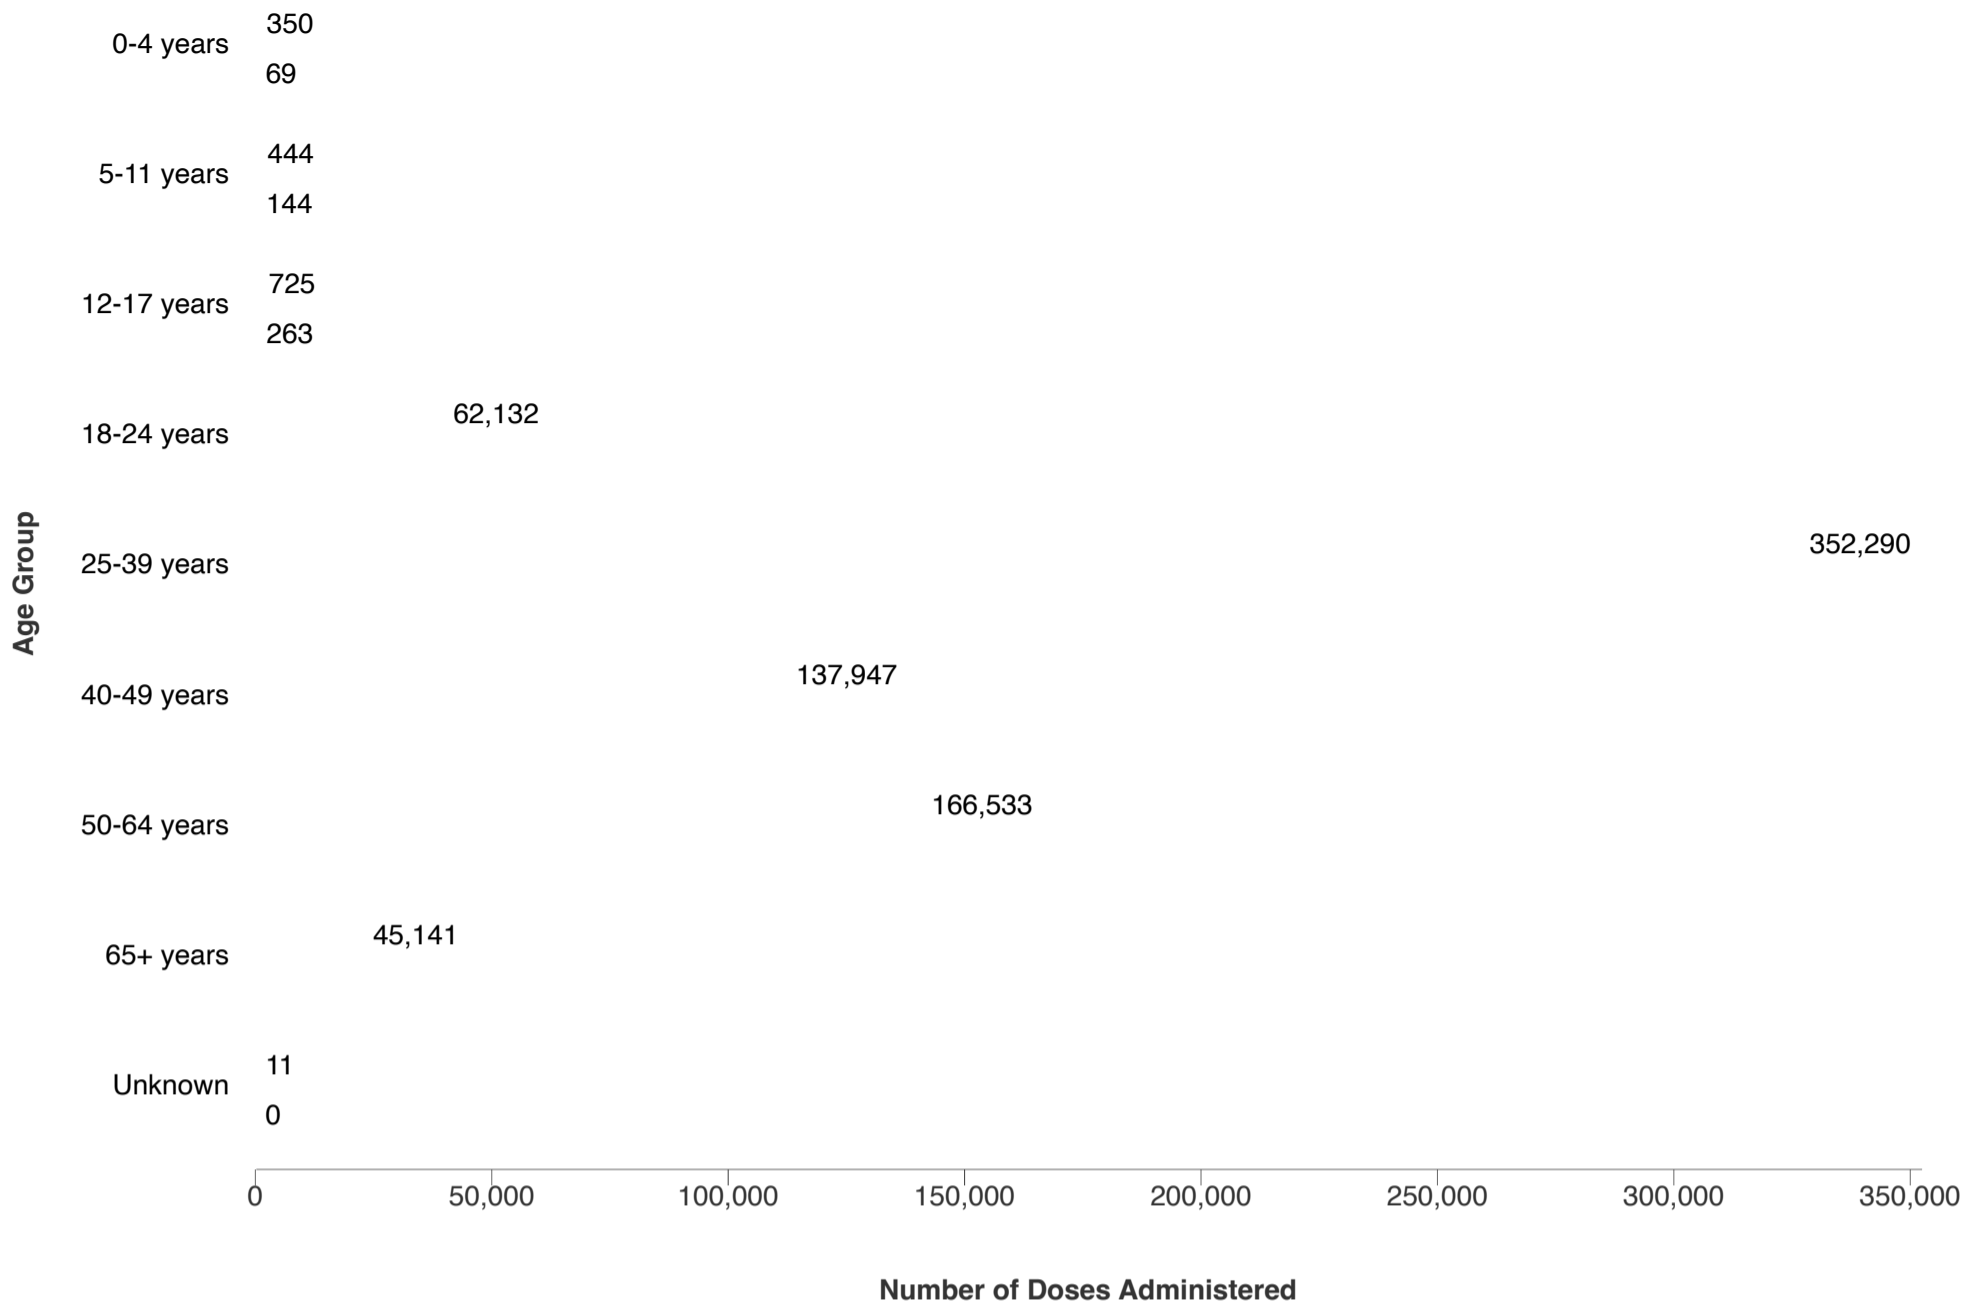

Mpox

Mpox Vaccine Administration in the U.S. Data as of July 18 2023 05:02 PM EDT

Beginning February 1, 2023, the data below will be updated every two weeks.

Total Vaccine Doses Administered

1,245,914

Doses Administered in the 57 U.S. Jurisdictions Reporting Data as of July 18 2023 .

Total JYNNEOS Vaccine Second Doses and First Doses Reported to CDC

First doses

Second doses

Data Table

	5/22-5/28	5/29-6/4	6/5-6/11	6/12-6/18
<input type="radio"/> First doses	49	98	154	178
<input type="radio"/> Second doses	0	0	0	0

JYNNEOS Vaccine Doses Administered, by Age

Number of Doses Administered

First doses
 Second doses

[Download Data \(CSV\)](#)

Data Table	0-4 years	5-11 years	12-17 years	18-24 years
<input type="radio"/> First doses	350	444	725	62,132
<input type="radio"/> Second doses	69	144	263	28,246