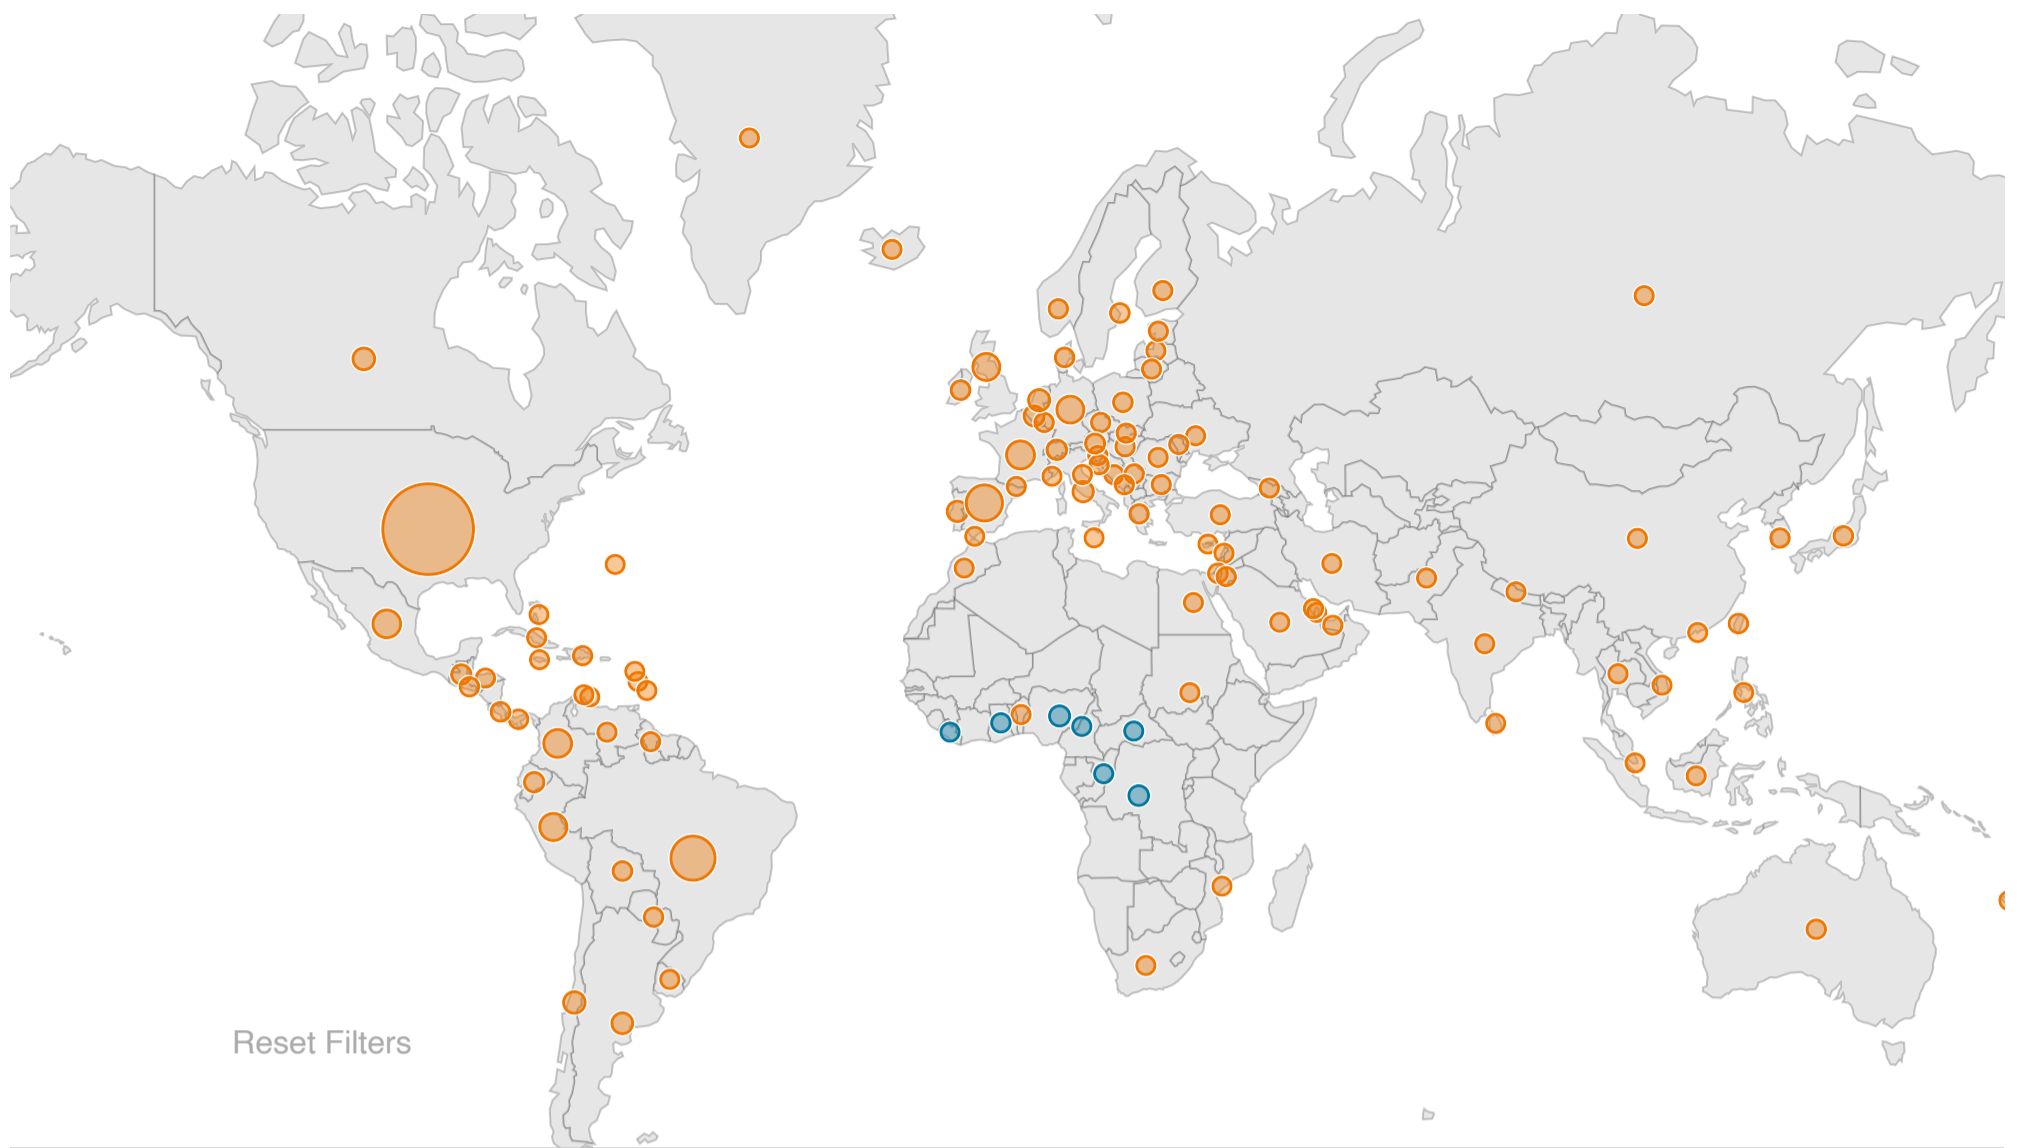

Legend

☐ Has not historically reported mpox

☐ Has historically reported mpox

[Download Data (CSV)](#)

Data Table		
Location	Cases	Deaths
☐ Aruba	3	0
☐ Andorra	4	0
☐ United Arab Emirates	16	0
☐ Argentina	1,129	2
☐ Australia	145	0
☐ Austria	328	0
☐ Belgium	795	2
☐ Benin	3	0
☐ Bulgaria	6	0
☐ Bahrain	2	0
☐ Bahamas	3	0
☐ Bosnia And Herzegovina	9	0
☐ Bermuda	1	0
☐ Bolivia	265	0
☐ Brazil	10,950	16
☐ Barbados	1	0
☐ Central African Republic	30	1
☐ Canada	1,496	0
☐ Switzerland	554	0
☐ Chile	1,441	2
☐ China	6	0