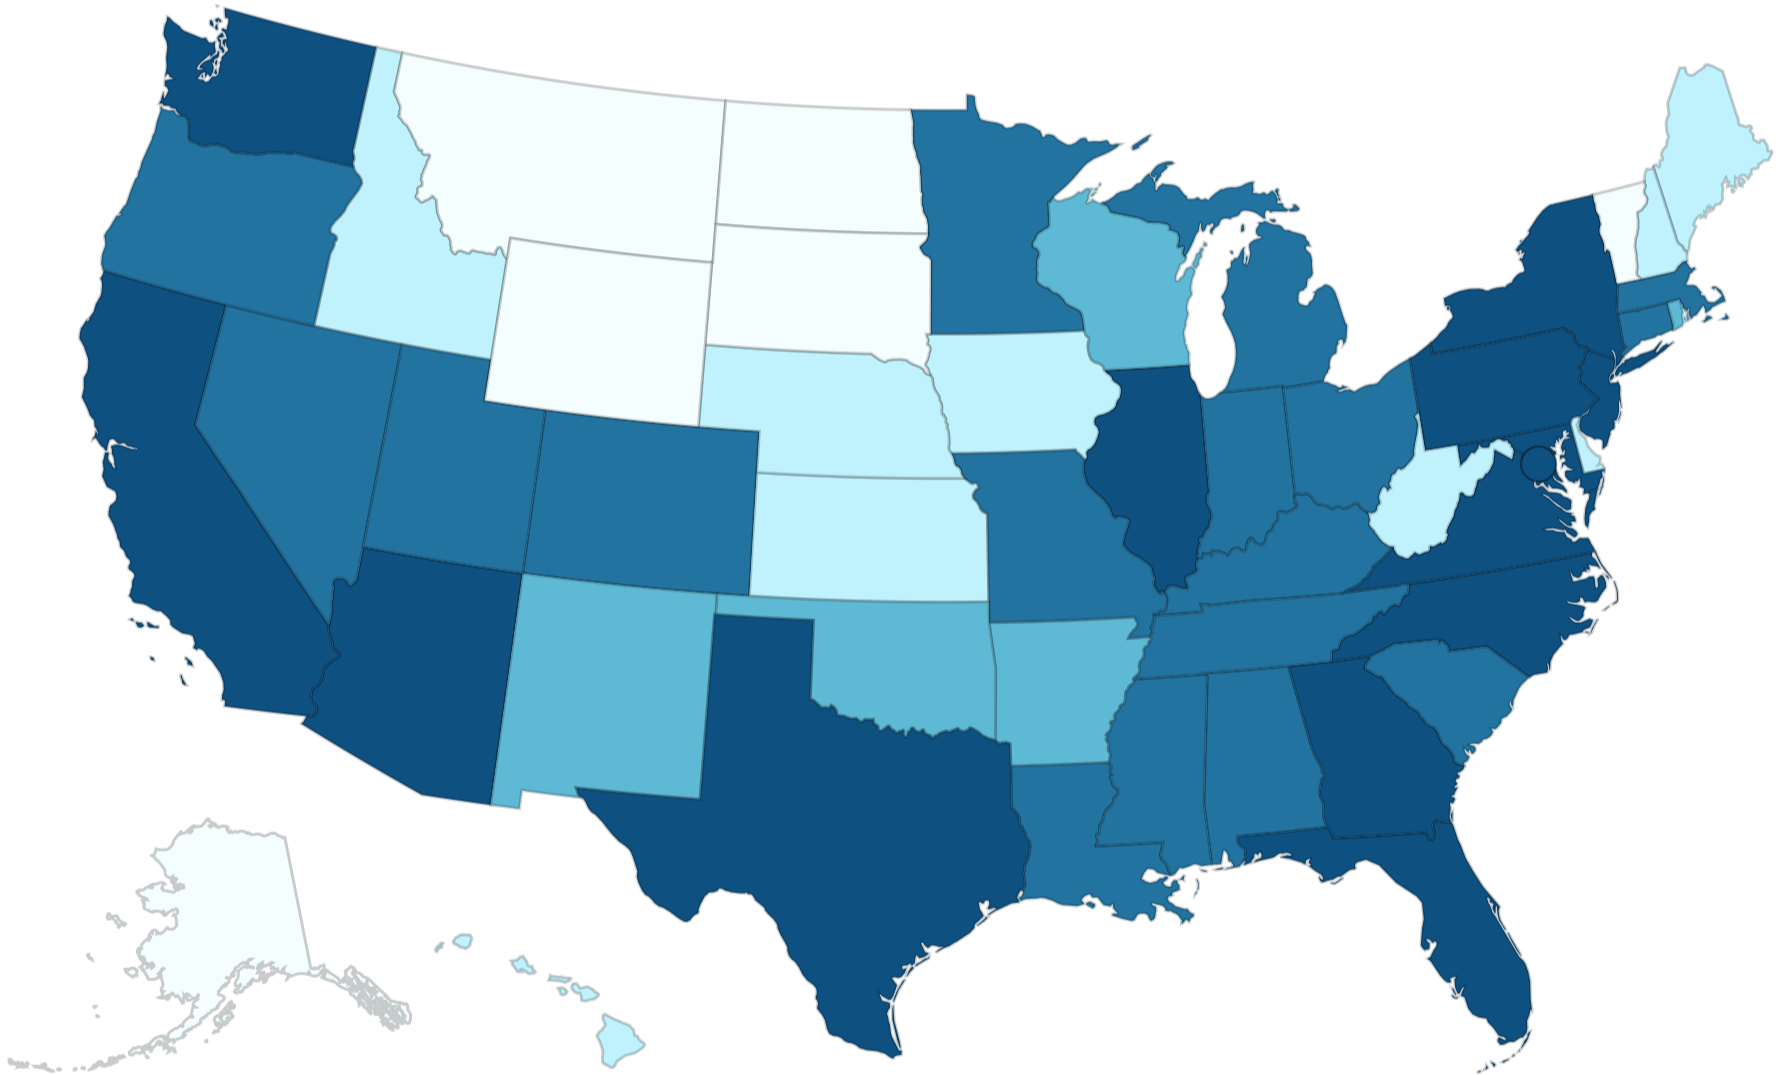

Mpx

2022 U.S. Map & Case Count Data as of May 17 2023 at 2:00 pm EDT

Beginning February 1, 2023, the data below will be updated every two weeks.

U.S. Cases

Total Cases
30,401

U.S. Deaths

Total Deaths
42

Territories **PR**

Legend

- 1 to 10
- 51 to 100
- >500
- 11 to 50
- 101 to 500

[Download Data \(CSV\)](#)

Data Table

Location

Alabama

Case Count

189

Location	Case Count
<input type="radio"/> Alaska	5
<input type="radio"/> Arizona	591
<input type="radio"/> Arkansas	74
<input type="radio"/> California	5,759
<input type="radio"/> Colorado	405
<input type="radio"/> Connecticut	146
<input type="radio"/> Delaware	44
<input type="radio"/> District Of Columbia	527
<input type="radio"/> Florida	2,893
<input type="radio"/> Georgia	1,994
<input type="radio"/> Hawaii	35
<input type="radio"/> Idaho	16
<input type="radio"/> Illinois	1,452
<input type="radio"/> Indiana	288
<input type="radio"/> Iowa	30
<input type="radio"/> Kansas	50
<input type="radio"/> Kentucky	104
<input type="radio"/> Louisiana	313
<input type="radio"/> Maine	13
<input type="radio"/> Maryland	745
<input type="radio"/> Massachusetts	461
<input type="radio"/> Michigan	400
<input type="radio"/> Minnesota	234
<input type="radio"/> Mississippi	109
<input type="radio"/> Missouri	219
<input type="radio"/> Montana	7
<input type="radio"/> Nebraska	32
<input type="radio"/> Nevada	323
<input type="radio"/> New Hampshire	35
<input type="radio"/> New Jersey	766
<input type="radio"/> New Mexico	57
<input type="radio"/> New York	4,250
<input type="radio"/> North Carolina	709
<input type="radio"/> North Dakota	6
<input type="radio"/> Ohio	393
<input type="radio"/> Oklahoma	70
<input type="radio"/> Oregon	280
<input type="radio"/> Pennsylvania	867
<input type="radio"/> Puerto Rico	207
<input type="radio"/> Rhode Island	85
<input type="radio"/> South Carolina	239
<input type="radio"/> South Dakota	3
<input type="radio"/> Tennessee	397
<input type="radio"/> Texas	3,007