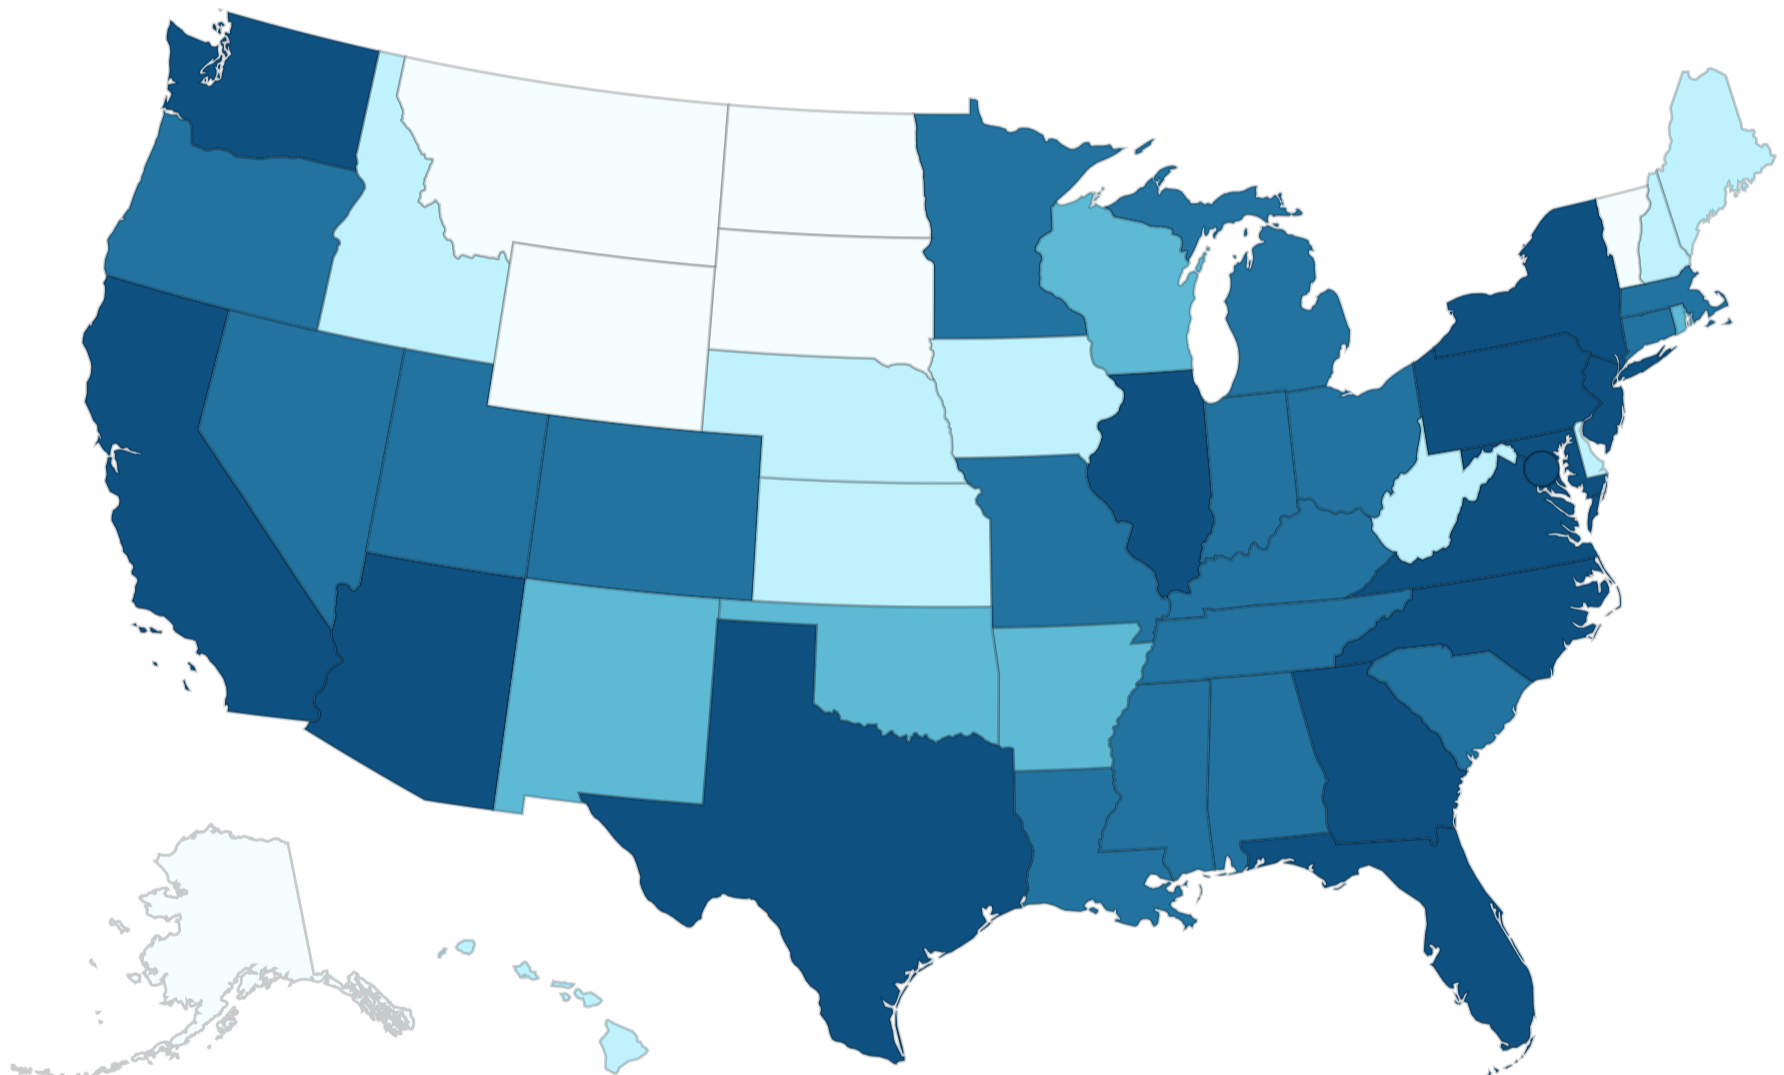

Mpox

Mpox Home

2022 U.S. Map & Case Count

Data as of April 12 2023 at 2:00 pm EDT

Beginning February 1, 2023, the data below will be updated every two weeks.

U.S. Cases

Total Cases
30,344

U.S. Deaths

Total Deaths
42

Territories **PR**

Legend

- 1 to 10
- 51 to 100
- >500
- 11 to 50
- 101 to 500

[Download Data \(CSV\)](#)

Data Table

Location

- Alabama
- Alaska

Case Count

188

5

Location	Case Count
<input type="radio"/> Arizona	591
<input type="radio"/> Arkansas	74
<input type="radio"/> California	5,755
<input type="radio"/> Colorado	405
<input type="radio"/> Connecticut	146
<input type="radio"/> Delaware	44
<input type="radio"/> District Of Columbia	527
<input type="radio"/> Florida	2,889
<input type="radio"/> Georgia	1,994
<input type="radio"/> Hawaii	35
<input type="radio"/> Idaho	16
<input type="radio"/> Illinois	1,435
<input type="radio"/> Indiana	288
<input type="radio"/> Iowa	30
<input type="radio"/> Kansas	50
<input type="radio"/> Kentucky	104
<input type="radio"/> Louisiana	309
<input type="radio"/> Maine	13
<input type="radio"/> Maryland	745
<input type="radio"/> Massachusetts	461
<input type="radio"/> Michigan	399
<input type="radio"/> Minnesota	234
<input type="radio"/> Mississippi	109
<input type="radio"/> Missouri	219
<input type="radio"/> Montana	7
<input type="radio"/> Nebraska	32
<input type="radio"/> Nevada	323
<input type="radio"/> New Hampshire	35
<input type="radio"/> New Jersey	765
<input type="radio"/> New Mexico	57
<input type="radio"/> New York	4,246
<input type="radio"/> North Carolina	736
<input type="radio"/> North Dakota	6
<input type="radio"/> Ohio	393
<input type="radio"/> Oklahoma	70
<input type="radio"/> Oregon	279
<input type="radio"/> Pennsylvania	866
<input type="radio"/> Puerto Rico	207
<input type="radio"/> Rhode Island	85
<input type="radio"/> South Carolina	239
<input type="radio"/> South Dakota	3
<input type="radio"/> Tennessee	397
<input type="radio"/> Texas	2,968
<input type="radio"/> Utah	196