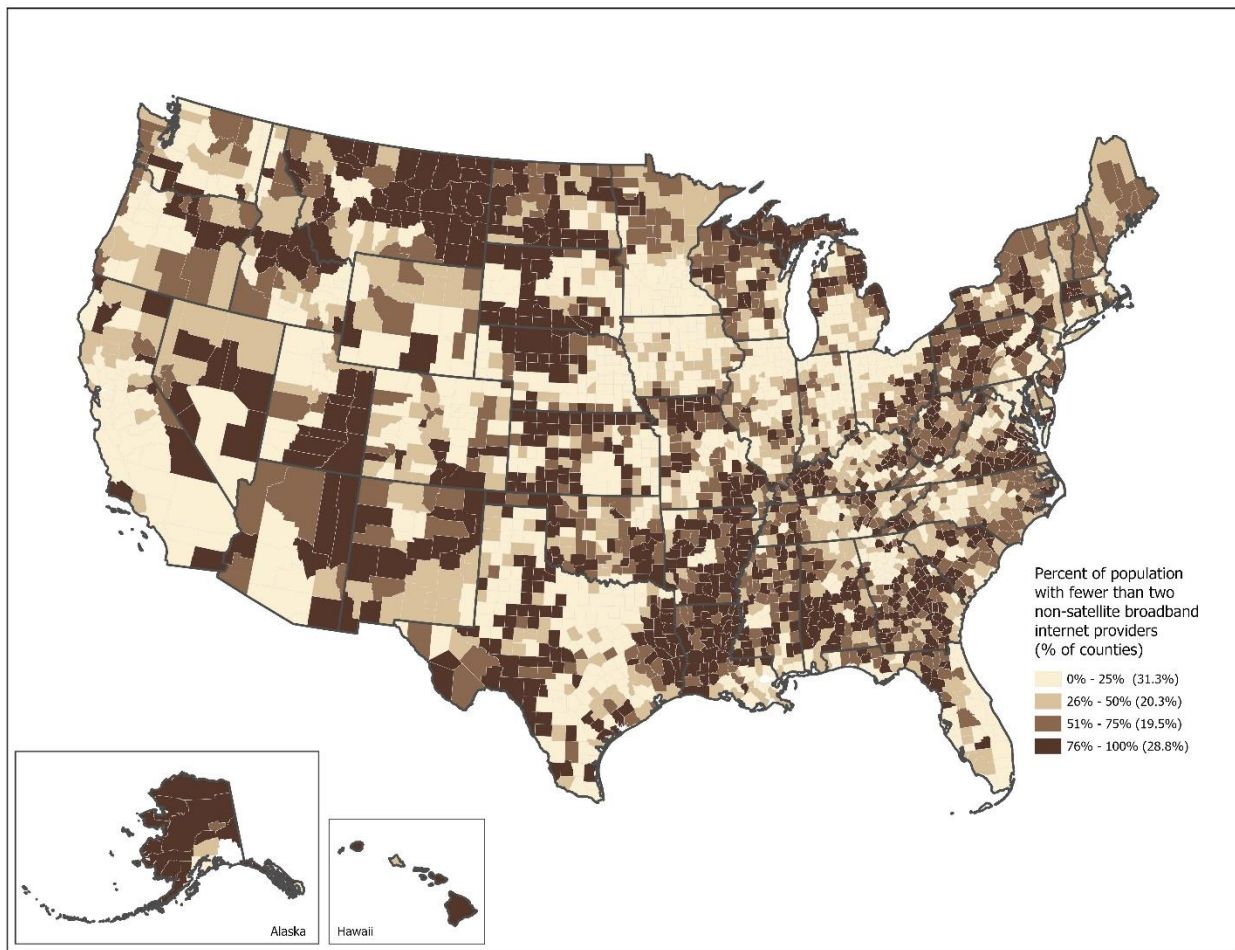

Supplemental Figure 1. County-level percentage of population with fewer than two non-satellite^a broadband (25/3 Mbps^b) internet service providers.^c

^a Non-satellite includes ADSL, cable modem, FTTP, and fixed wireless.

^b 25/3 Mbps = 25 Megabits per second download speed, 3 Megabits per second upload speed.

^c FCC summary data of fixed broadband coverage by geographic area (2020).

<https://opendata.fcc.gov/Wireline/Area-Table-June-2020-V1/ktav-pd7>