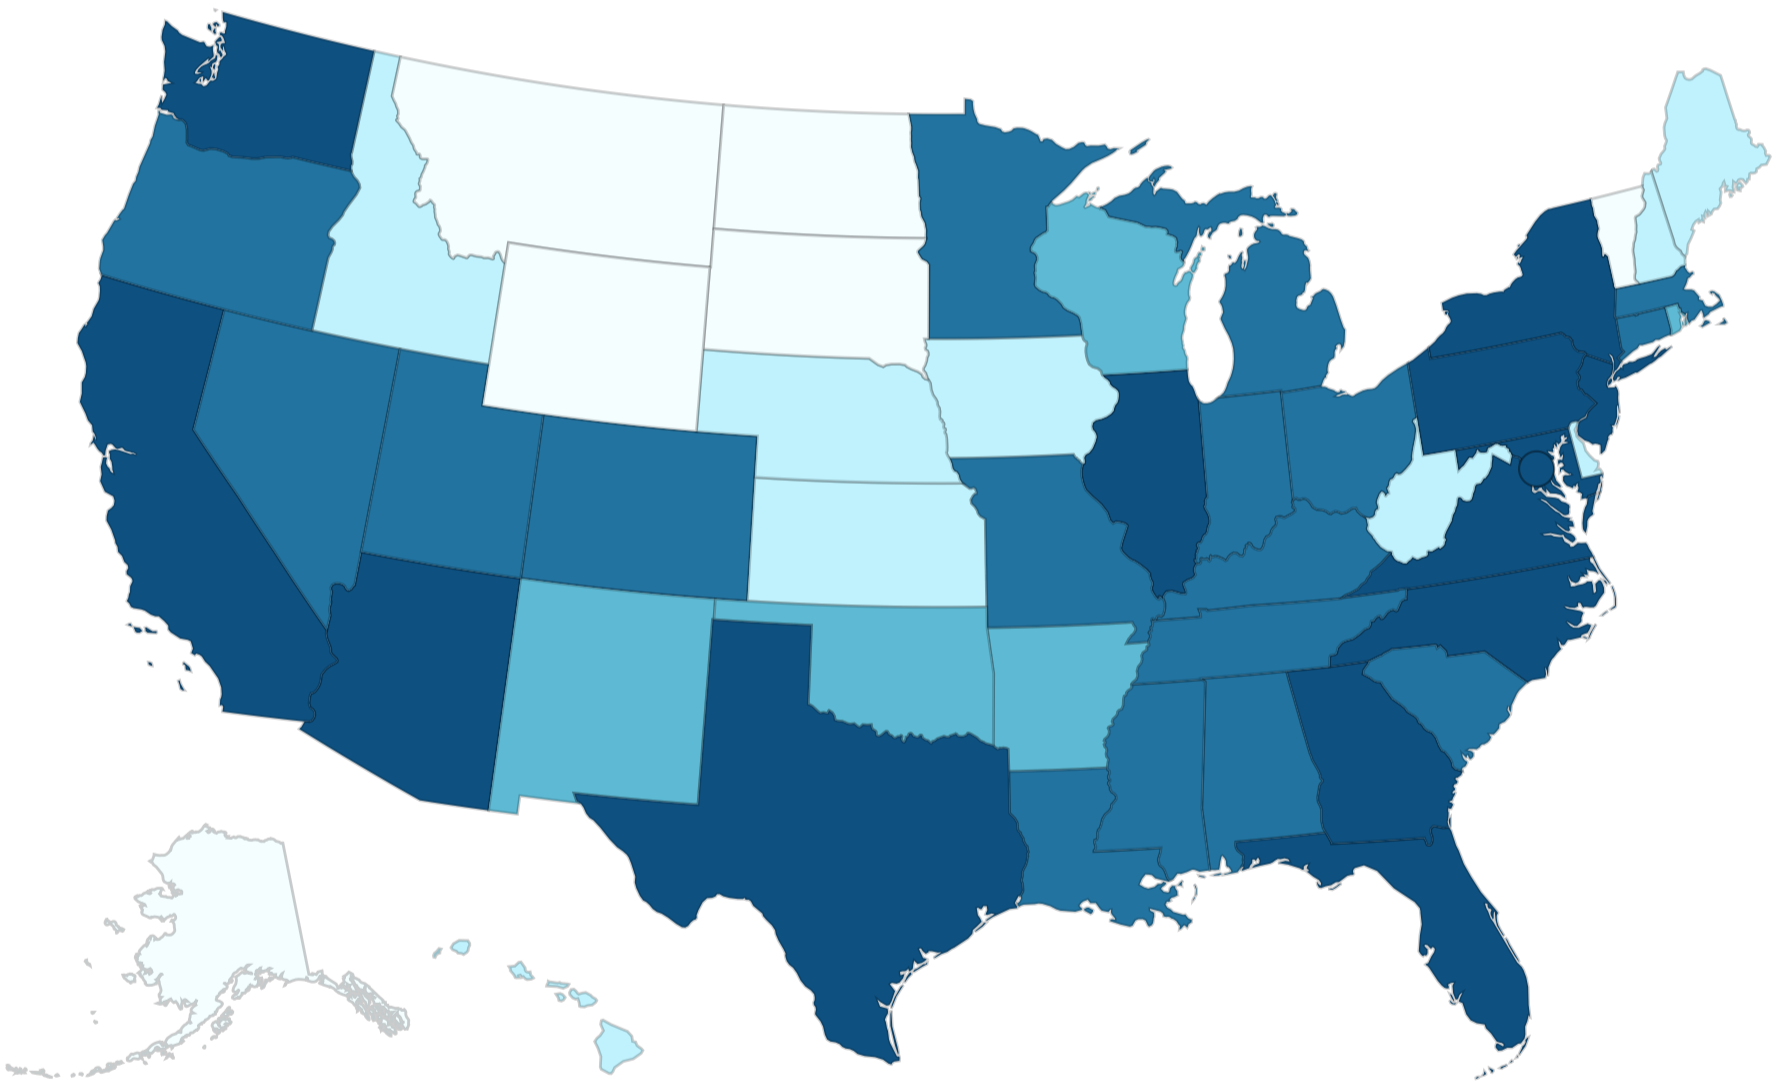

Mpox

Mpox Home

2022 U.S. Map & Case Count Data as of March 15 2023 at 2:00 pm EDT

Beginning February 1, 2023, the data below will be updated every two weeks.

U.S. Cases

Total Cases
30,262

U.S. Deaths

Total Deaths
38

Territories **PR**

Legend

- 1 to 10
- 11 to 50
- 51 to 100
- 101 to 500
- >500

[Download Data \(CSV\)](#)

Data Table

Location

Case Count

Location	Case Count
<input type="radio"/> Alabama	188
<input type="radio"/> Alaska	5
<input type="radio"/> Arizona	591
<input type="radio"/> Arkansas	73
<input type="radio"/> California	5,746
<input type="radio"/> Colorado	405
<input type="radio"/> Connecticut	146
<input type="radio"/> Delaware	43
<input type="radio"/> District Of Columbia	527
<input type="radio"/> Florida	2,885
<input type="radio"/> Georgia	1,993
<input type="radio"/> Hawaii	35
<input type="radio"/> Idaho	16
<input type="radio"/> Illinois	1,436
<input type="radio"/> Indiana	288
<input type="radio"/> Iowa	30
<input type="radio"/> Kansas	50
<input type="radio"/> Kentucky	104
<input type="radio"/> Louisiana	309
<input type="radio"/> Maine	13
<input type="radio"/> Maryland	743
<input type="radio"/> Massachusetts	460
<input type="radio"/> Michigan	399
<input type="radio"/> Minnesota	234
<input type="radio"/> Mississippi	108
<input type="radio"/> Missouri	219
<input type="radio"/> Montana	7
<input type="radio"/> Nebraska	32
<input type="radio"/> Nevada	323
<input type="radio"/> New Hampshire	35
<input type="radio"/> New Jersey	765
<input type="radio"/> New Mexico	57
<input type="radio"/> New York	4,238
<input type="radio"/> North Carolina	737
<input type="radio"/> North Dakota	6
<input type="radio"/> Ohio	393
<input type="radio"/> Oklahoma	69
<input type="radio"/> Oregon	276
<input type="radio"/> Pennsylvania	865
<input type="radio"/> Puerto Rico	207
<input type="radio"/> Rhode Island	85
<input type="radio"/> South Carolina	238
<input type="radio"/> South Dakota	3
<input type="radio"/> Tennessee	396