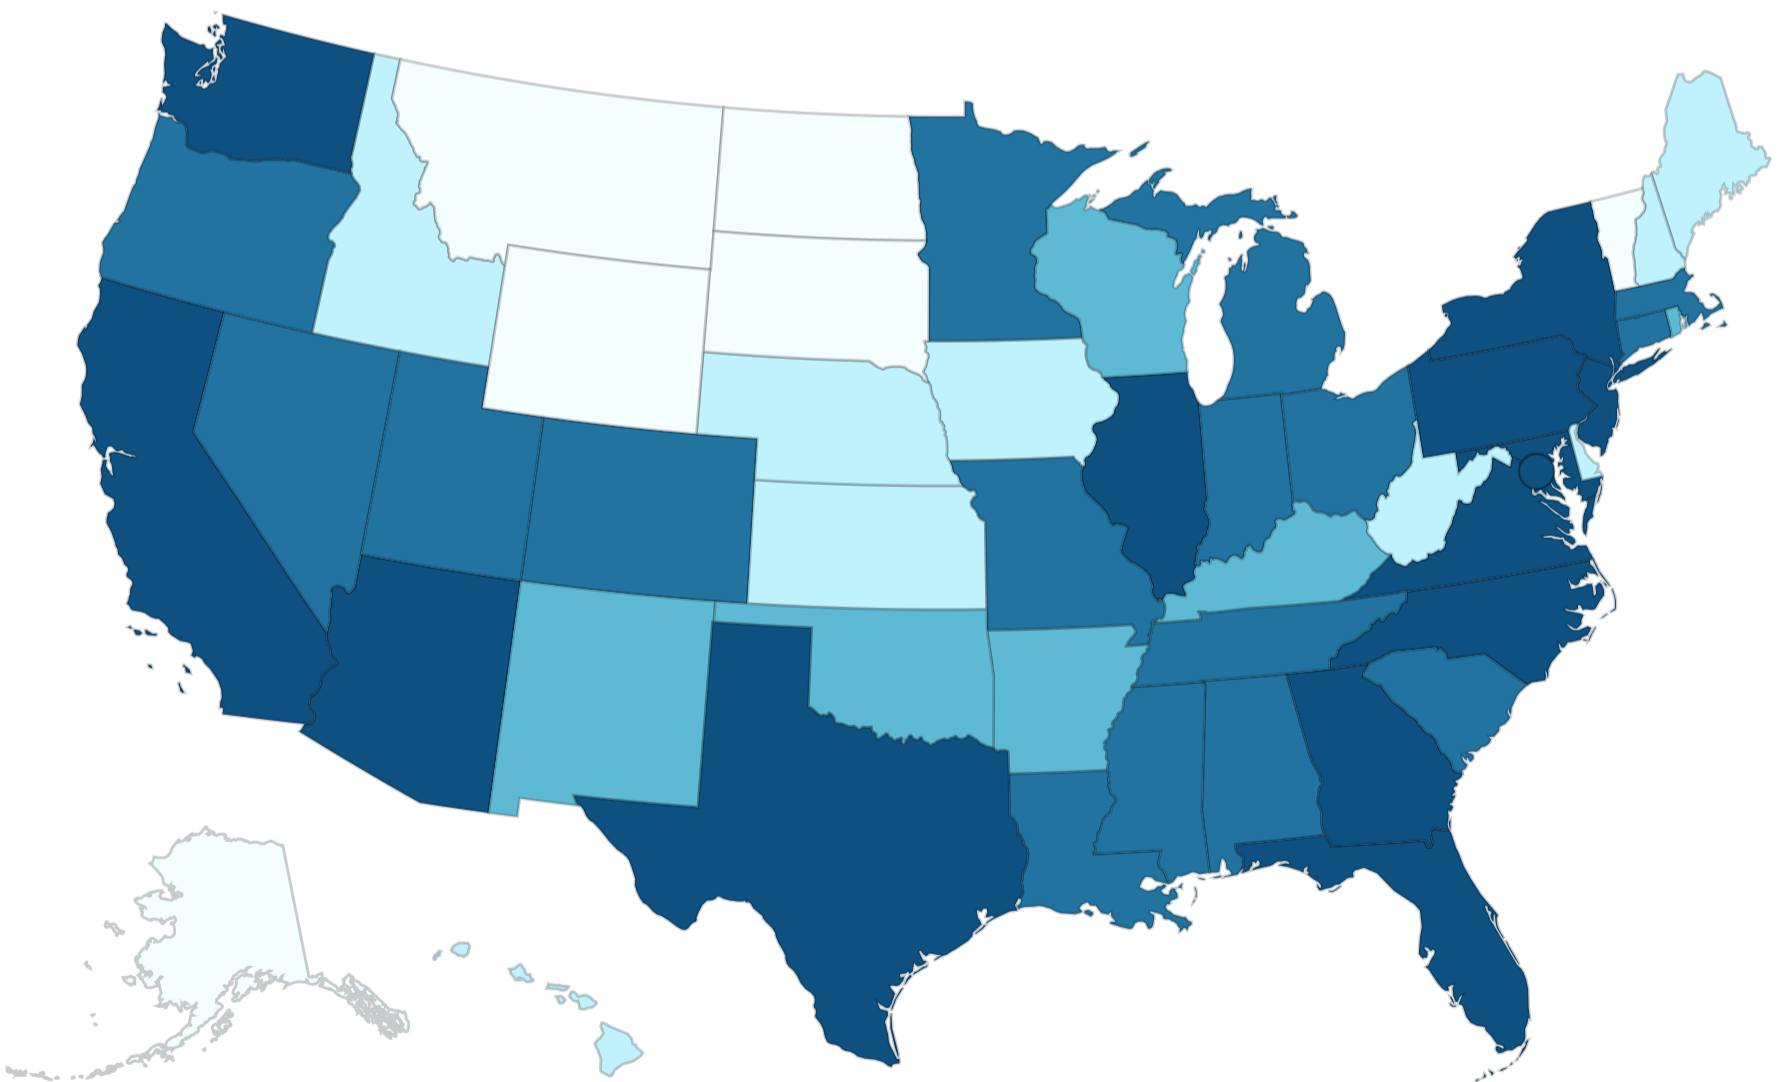

2022 U.S. Map & Case Count

Data as of December 07 2022 at 2:00 pm EDT

Beginning Monday, December 5, 2022, the data below will be updated once per week on Wednesdays.

U.S. Cases

Total Cases
29,711

U.S. Deaths

Total Deaths
20

Territories PR

Legend

○ 1 to 10

○ 51 to 100

○ 11 to 50

○ 101 to 500

>500

Data Table

Location Case Count

<input type="radio"/> Alabama	180
<input type="radio"/> Alaska	5
<input type="radio"/> Arizona	538
<input type="radio"/> Arkansas	72
<input type="radio"/> California	5,604
<input type="radio"/> Colorado	388
<input type="radio"/> Connecticut	143
<input type="radio"/> Delaware	43
<input type="radio"/> District Of Columbia	524
<input type="radio"/> Florida	2,829
<input type="radio"/> Georgia	1,973
<input type="radio"/> Hawaii	35
<input type="radio"/> Idaho	15
<input type="radio"/> Illinois	1,416
<input type="radio"/> Indiana	277
<input type="radio"/> Iowa	27
<input type="radio"/> Kansas	41
<input type="radio"/> Kentucky	87
<input type="radio"/> Louisiana	298
<input type="radio"/> Maine	13
<input type="radio"/> Maryland	734
<input type="radio"/> Massachusetts	454
<input type="radio"/> Michigan	388
<input type="radio"/> Minnesota	234
<input type="radio"/> Mississippi	108
<input type="radio"/> Missouri	195
<input type="radio"/> Montana	7
<input type="radio"/> Nebraska	31
<input type="radio"/> Nevada	499
<input type="radio"/> New Hampshire	33
<input type="radio"/> New Jersey	762
<input type="radio"/> New Mexico	52
<input type="radio"/> New York	4,180
<input type="radio"/> North Carolina	679
<input type="radio"/> North Dakota	6
<input type="radio"/> Ohio	383
<input type="radio"/> Oklahoma	68
<input type="radio"/> Oregon	268
<input type="radio"/> Pennsylvania	858
<input type="radio"/> Puerto Rico	198
<input type="radio"/> Rhode Island	83