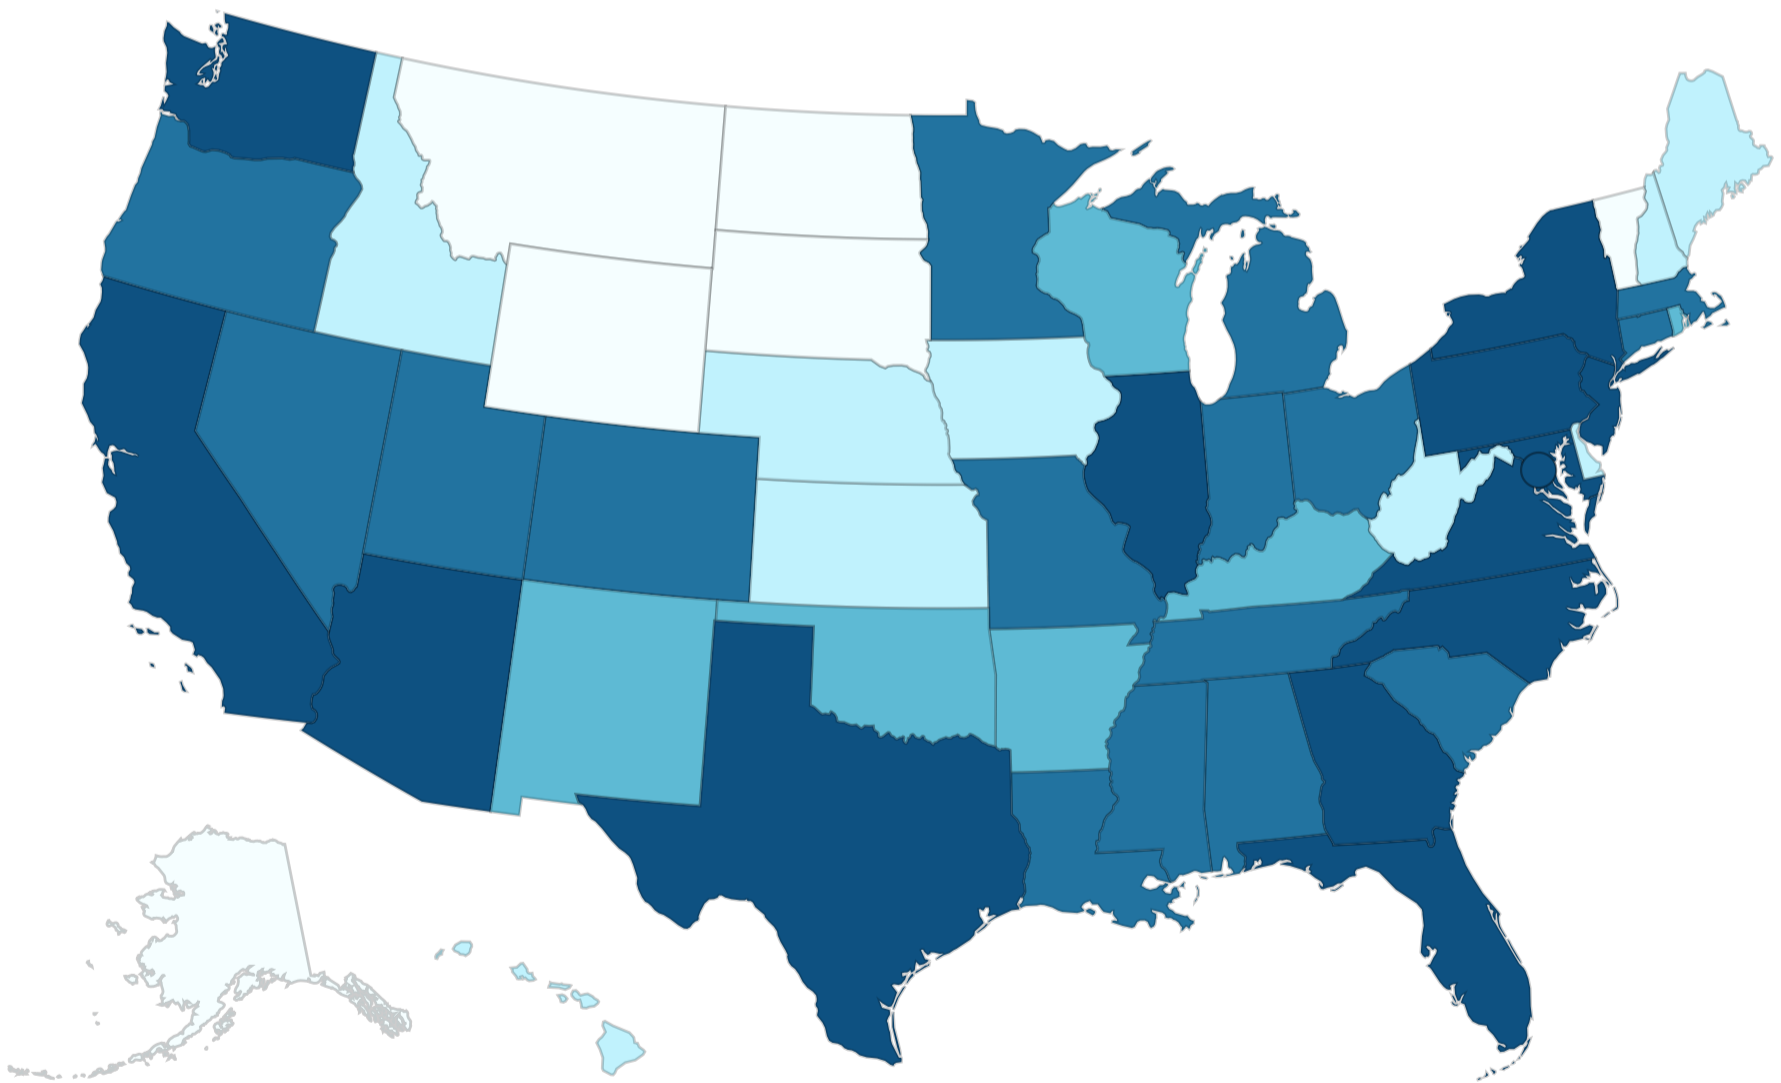

# Monkeypox

Monkeypox Home

CDC is updating webpages with the term "mpox" to reduce stigma and other issues associated with prior terminology. This change is aligned with the recent [World Health Organization](#) decision.

## 2022 U.S. Map & Case Count

Data as of December 02 2022 at 2:00 pm EDT

### U.S. Cases

Total Cases  
**29,630**

### U.S. Deaths

Total Deaths  
**19**

Territories **PR**