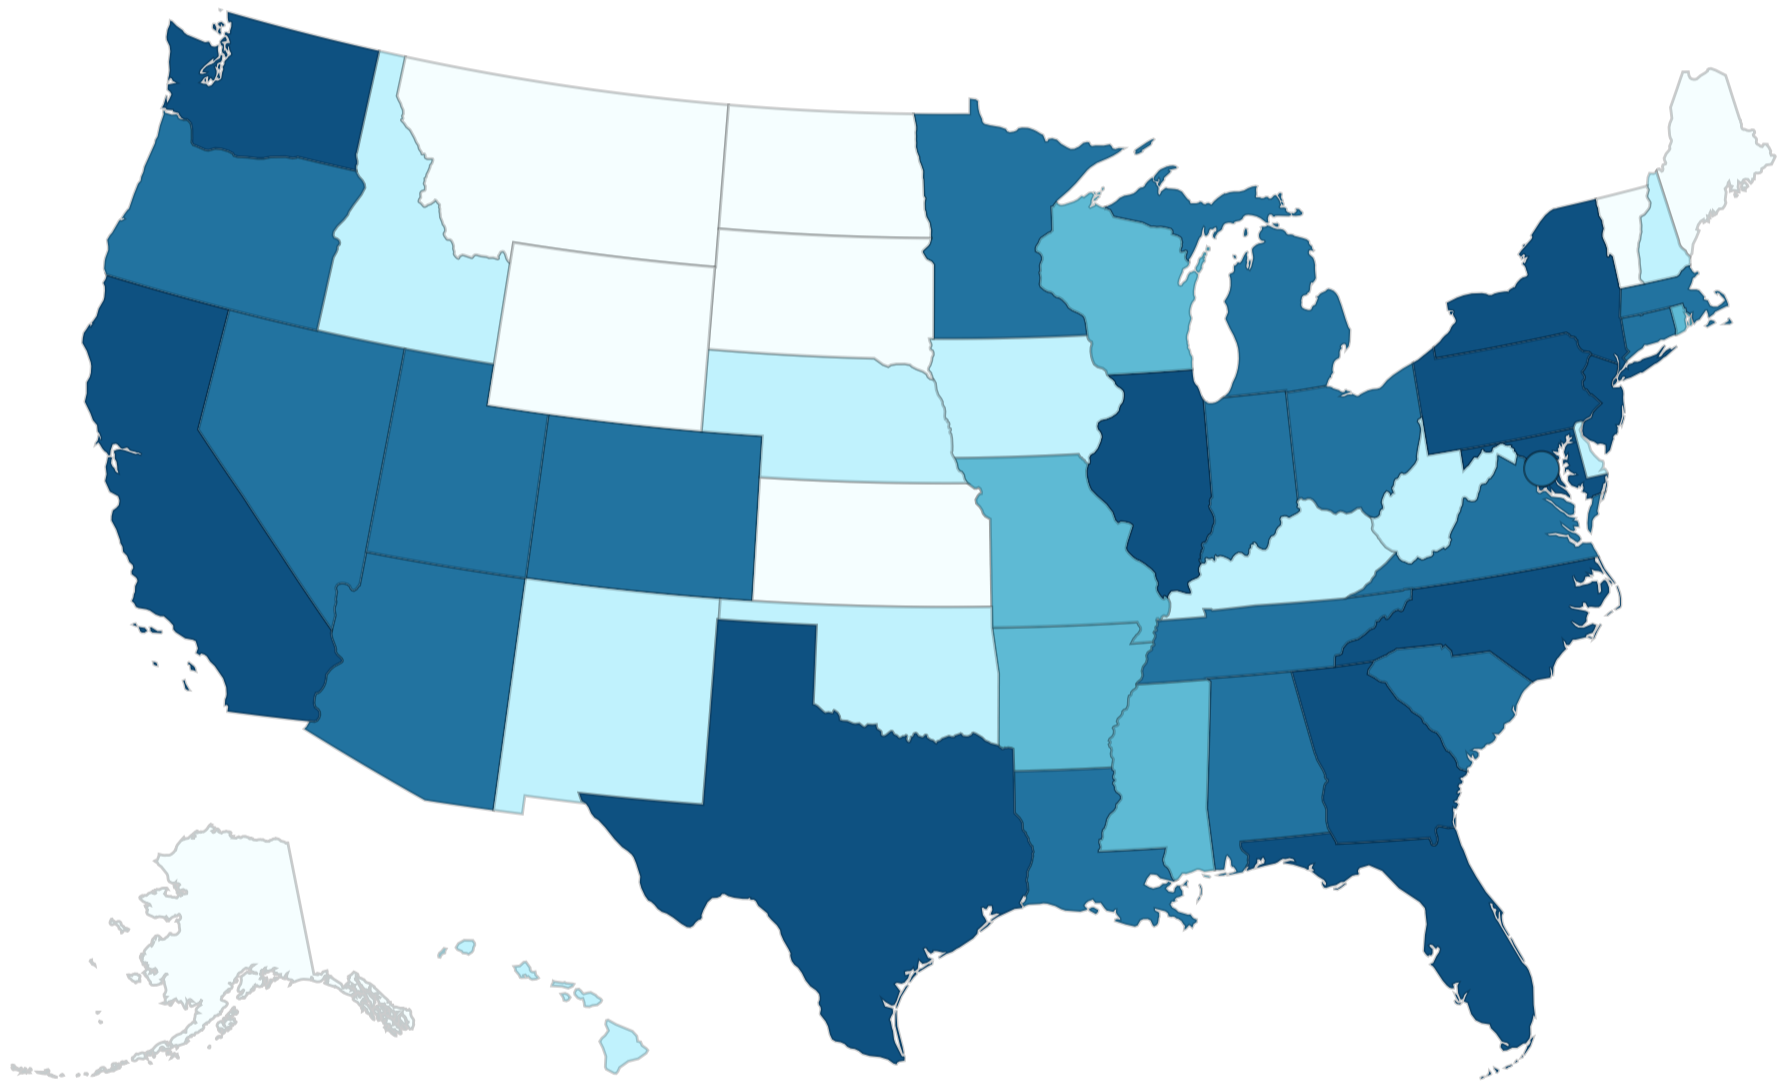

Monkeypox

2022 U.S. Map & Case Count Data as of September 22 2022 at 2:00 pm EDT

24,572 Total confirmed monkeypox/orthopoxvirus cases

*One Florida case is listed here but included in the United Kingdom case counts because the individual was tested while in the UK.

Territories PR

Legend

- 1 to 10
- 51 to 100
- >500
- 11 to 50
- 101 to 500

Data Table

Location

- Alabama
- Alaska
- Arizona

Cases

112
5
436

Location	Cases
<input type="radio"/> Arkansas	56
<input type="radio"/> California	4,753
<input type="radio"/> Colorado	263
<input type="radio"/> Connecticut	124
<input type="radio"/> Delaware	36
<input type="radio"/> District Of Columbia	493
<input type="radio"/> Florida	2,422
<input type="radio"/> Georgia	1,723
<input type="radio"/> Hawaii	27
<input type="radio"/> Idaho	12
<input type="radio"/> Illinois	1,267
<input type="radio"/> Indiana	221
<input type="radio"/> Iowa	25
<input type="radio"/> Kansas	9
<input type="radio"/> Kentucky	50
<input type="radio"/> Louisiana	240
<input type="radio"/> Maine	9
<input type="radio"/> Maryland	637
<input type="radio"/> Massachusetts	381
<input type="radio"/> Michigan	257
<input type="radio"/> Minnesota	180
<input type="radio"/> Mississippi	71
<input type="radio"/> Missouri	84
<input type="radio"/> Montana	5
<input type="radio"/> Nebraska	28
<input type="radio"/> Nevada	217
<input type="radio"/> New Hampshire	28
<input type="radio"/> New Jersey	676
<input type="radio"/> New Mexico	40
<input type="radio"/> New York	3,820
<input type="radio"/> North Carolina	512
<input type="radio"/> North Dakota	6
<input type="radio"/> Ohio	259
<input type="radio"/> Oklahoma	36
<input type="radio"/> Oregon	205
<input type="radio"/> Pennsylvania	719
<input type="radio"/> Puerto Rico	170
<input type="radio"/> Rhode Island	72
<input type="radio"/> South Carolina	153
<input type="radio"/> South Dakota	2
<input type="radio"/> Tennessee	268
<input type="radio"/> Texas	2,195
<input type="radio"/> Utah	149
<input type="radio"/> Vermont	3