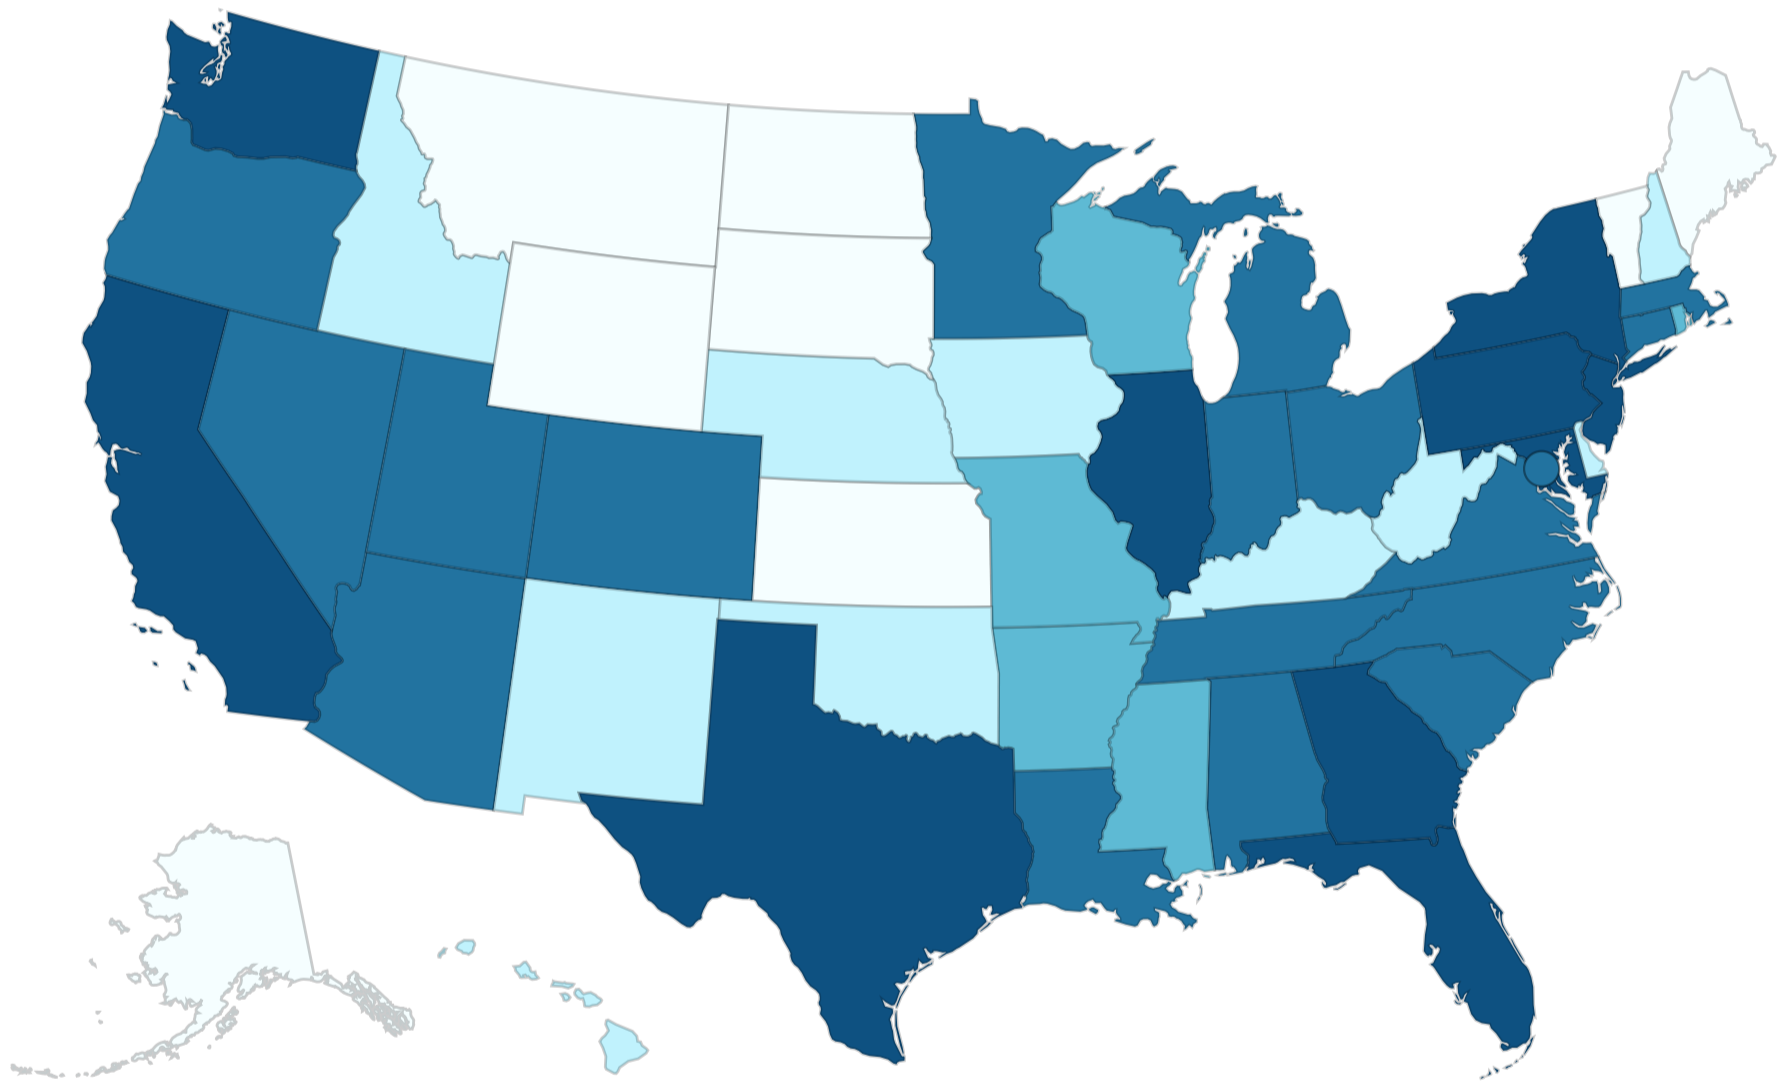

# Monkeypox

## 2022 U.S. Map & Case Count Data as of September 21 2022 at 2:00 pm EDT

**24,364** Total confirmed monkeypox/orthopoxvirus cases

\*One Florida case is listed here but included in the United Kingdom case counts because the individual was tested while in the UK.

Territories  PR

Location	Cases
<input type="radio"/> Virginia	440
<input type="radio"/> Washington	575
<input type="radio"/> West Virginia	11
<input type="radio"/> Wisconsin	69
<input type="radio"/> Wyoming	2

[Download Data \(CSV\)](#)