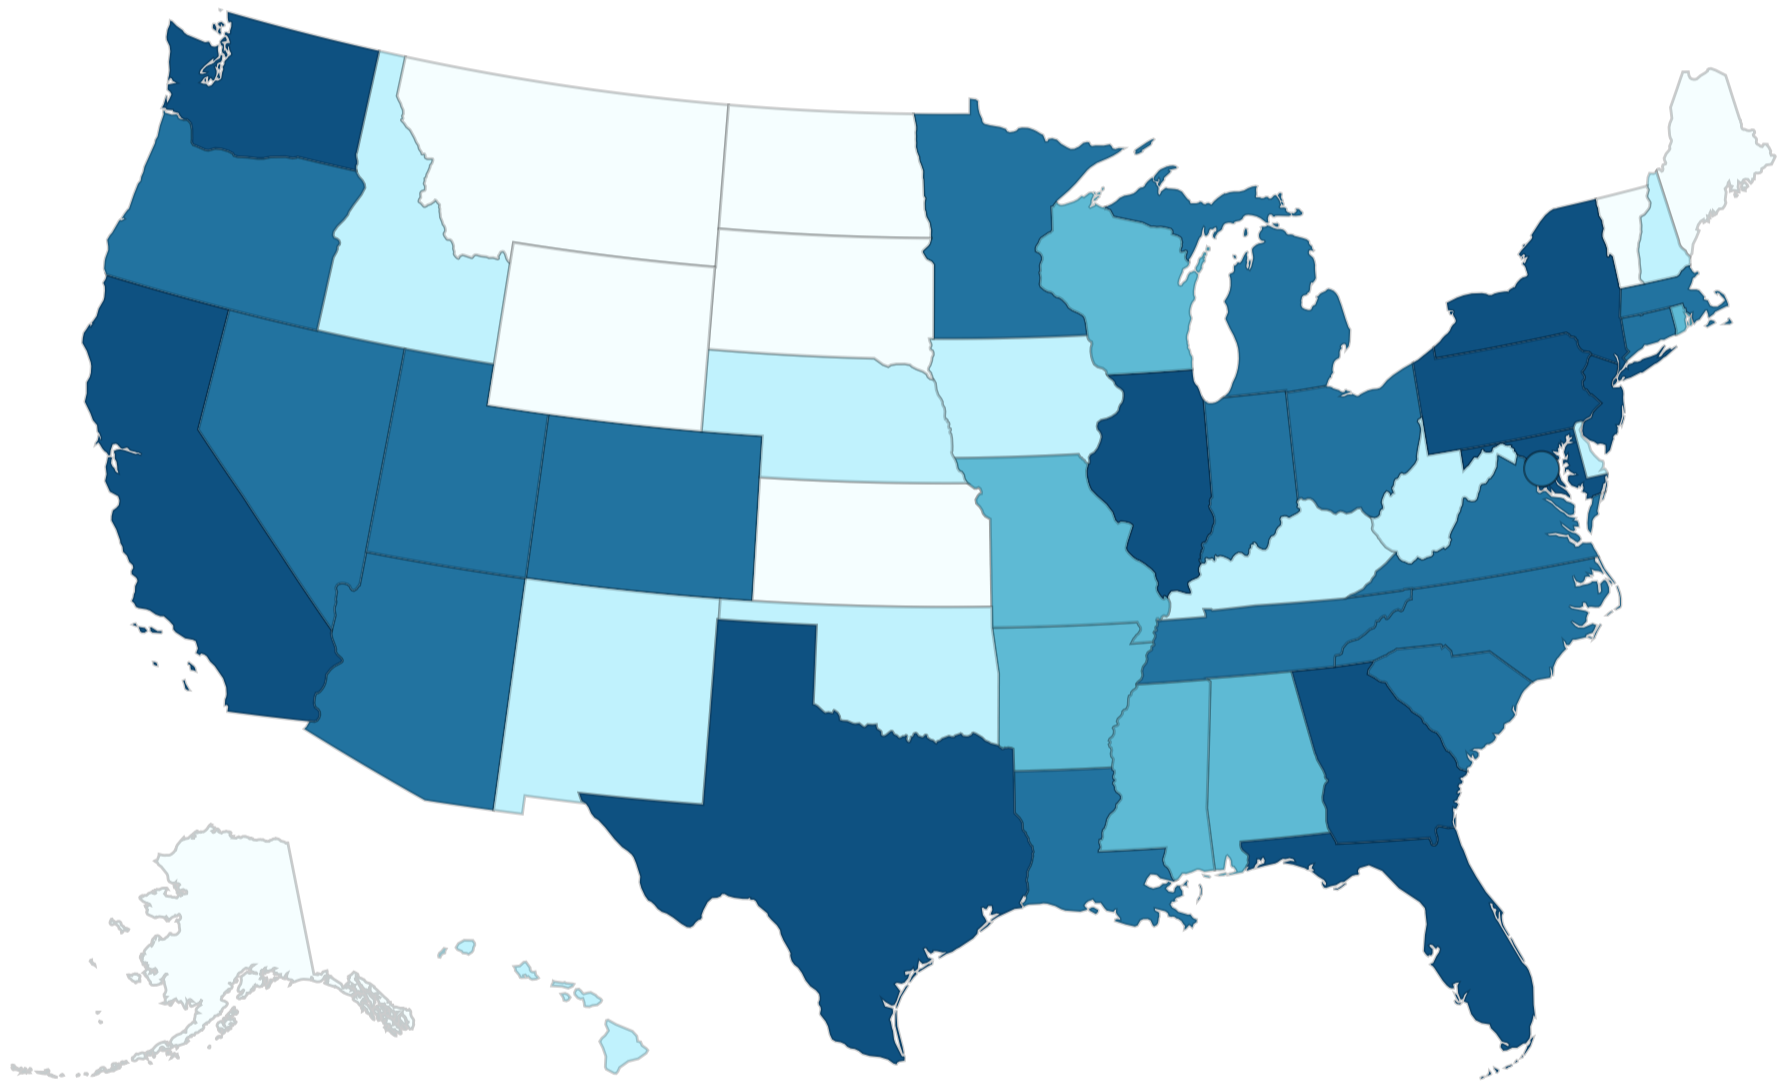

# Monkeypox

## 2022 U.S. Map & Case Count Data as of September 19 2022 at 2:00 pm EDT

**23,893** Total confirmed monkeypox/orthopoxvirus cases

\*One Florida case is listed here but included in the United Kingdom case counts because the individual was tested while in the UK.

Territories  PR

Location	Cases
<input type="radio"/> Virginia	440
<input type="radio"/> Washington	556
<input type="radio"/> West Virginia	11
<input type="radio"/> Wisconsin	69
<input type="radio"/> Wyoming	2

[Download Data \(CSV\)](#)