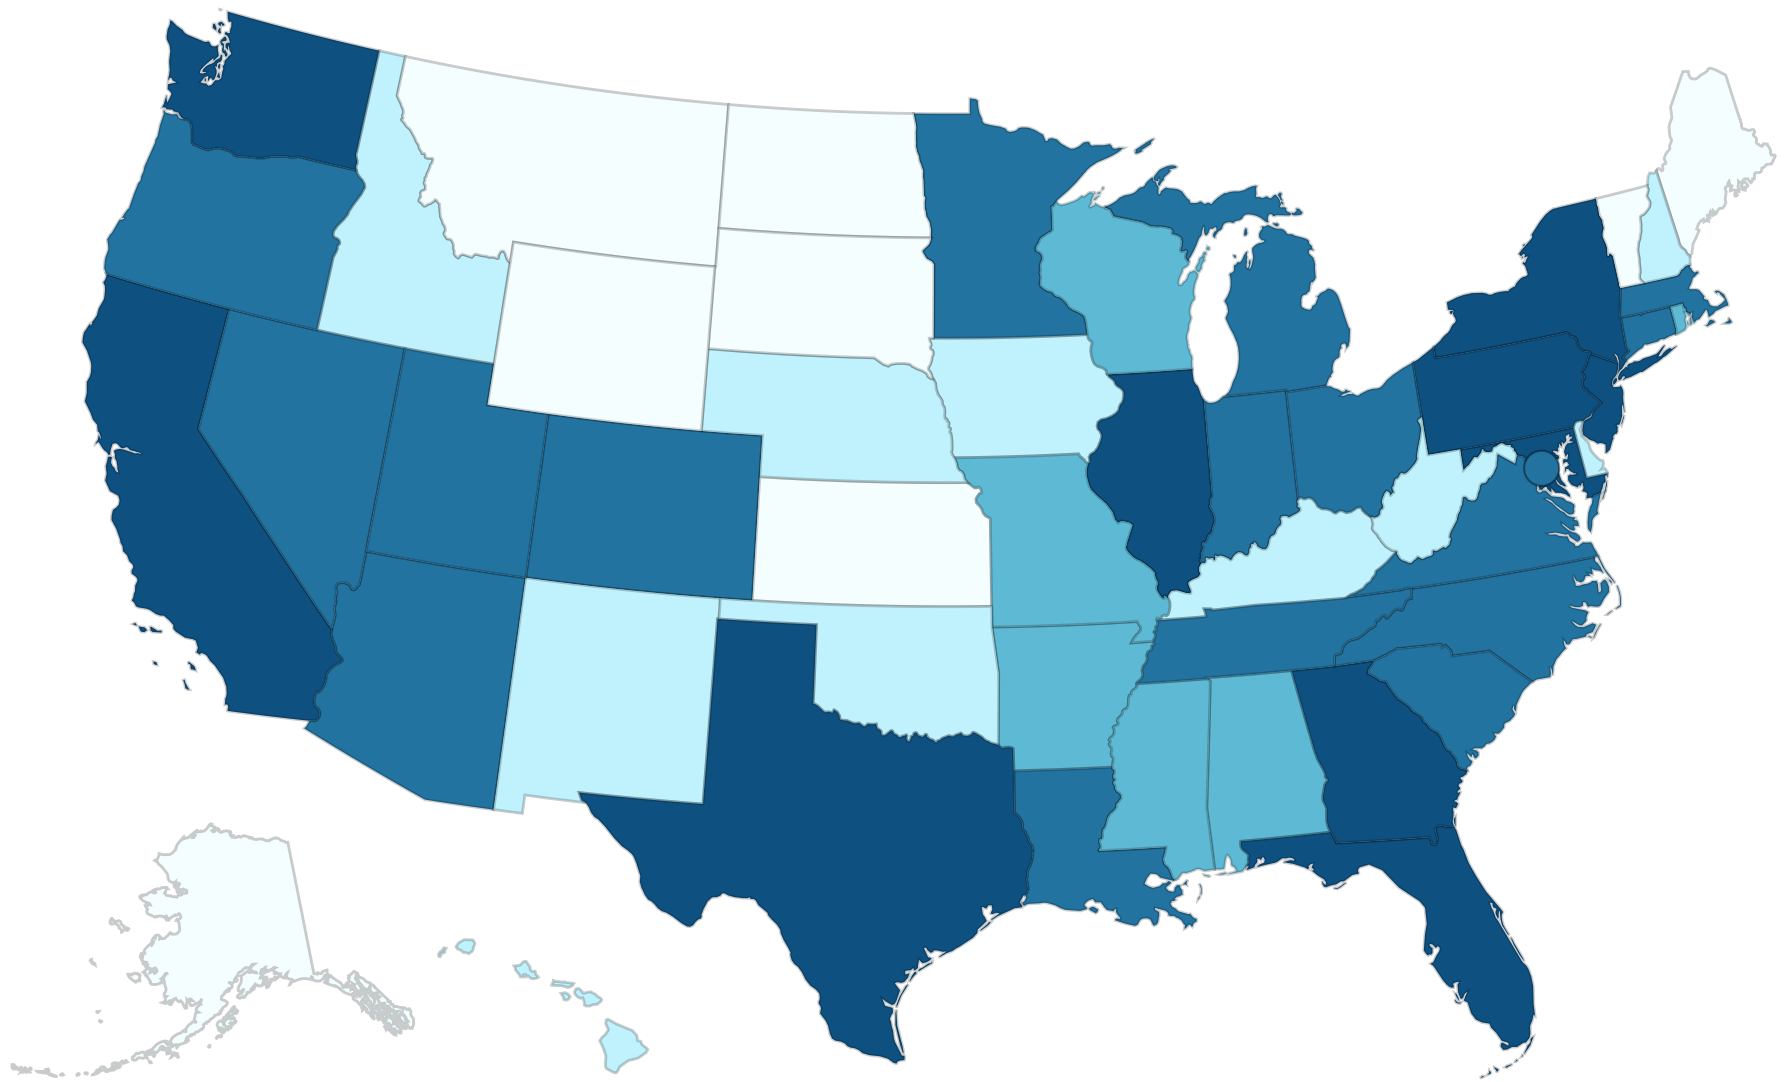

Monkeypox

2022 U.S. Map & Case Count Data as of September 16 2022 at 2:00 pm EDT

23,499 Total confirmed monkeypox/orthopoxvirus cases

*One Florida case is listed here but included in the United Kingdom case counts because the individual was tested while in the UK.

Territories PR

Case Range

- 1 to 10
- 11 to 50
- 51 to 100
- 101 to 500
- >500

Data Table

Location

- Alabama
- Alaska
- Arizona

Cases

90

3

411

Location	Cases
<input type="radio"/> Arkansas	54
<input type="radio"/> California	4,656
<input type="radio"/> Colorado	253
<input type="radio"/> Connecticut	120
<input type="radio"/> Delaware	35
<input type="radio"/> District Of Columbia	477
<input type="radio"/> Florida	2,352
<input type="radio"/> Georgia	1,658
<input type="radio"/> Hawaii	25
<input type="radio"/> Idaho	12
<input type="radio"/> Illinois	1,212
<input type="radio"/> Indiana	203
<input type="radio"/> Iowa	23
<input type="radio"/> Kansas	8
<input type="radio"/> Kentucky	45
<input type="radio"/> Louisiana	230
<input type="radio"/> Maine	9
<input type="radio"/> Maryland	609
<input type="radio"/> Massachusetts	364
<input type="radio"/> Michigan	244
<input type="radio"/> Minnesota	167
<input type="radio"/> Mississippi	61
<input type="radio"/> Missouri	75
<input type="radio"/> Montana	5
<input type="radio"/> Nebraska	28
<input type="radio"/> Nevada	217
<input type="radio"/> New Hampshire	27
<input type="radio"/> New Jersey	647
<input type="radio"/> New Mexico	33
<input type="radio"/> New York	3,738
<input type="radio"/> North Carolina	434
<input type="radio"/> North Dakota	5
<input type="radio"/> Ohio	240
<input type="radio"/> Oklahoma	33
<input type="radio"/> Oregon	183
<input type="radio"/> Pennsylvania	691
<input type="radio"/> Puerto Rico	160
<input type="radio"/> Rhode Island	63
<input type="radio"/> South Carolina	138
<input type="radio"/> South Dakota	2
<input type="radio"/> Tennessee	249
<input type="radio"/> Texas	2,017
<input type="radio"/> Utah	133
<input type="radio"/> Vermont	3