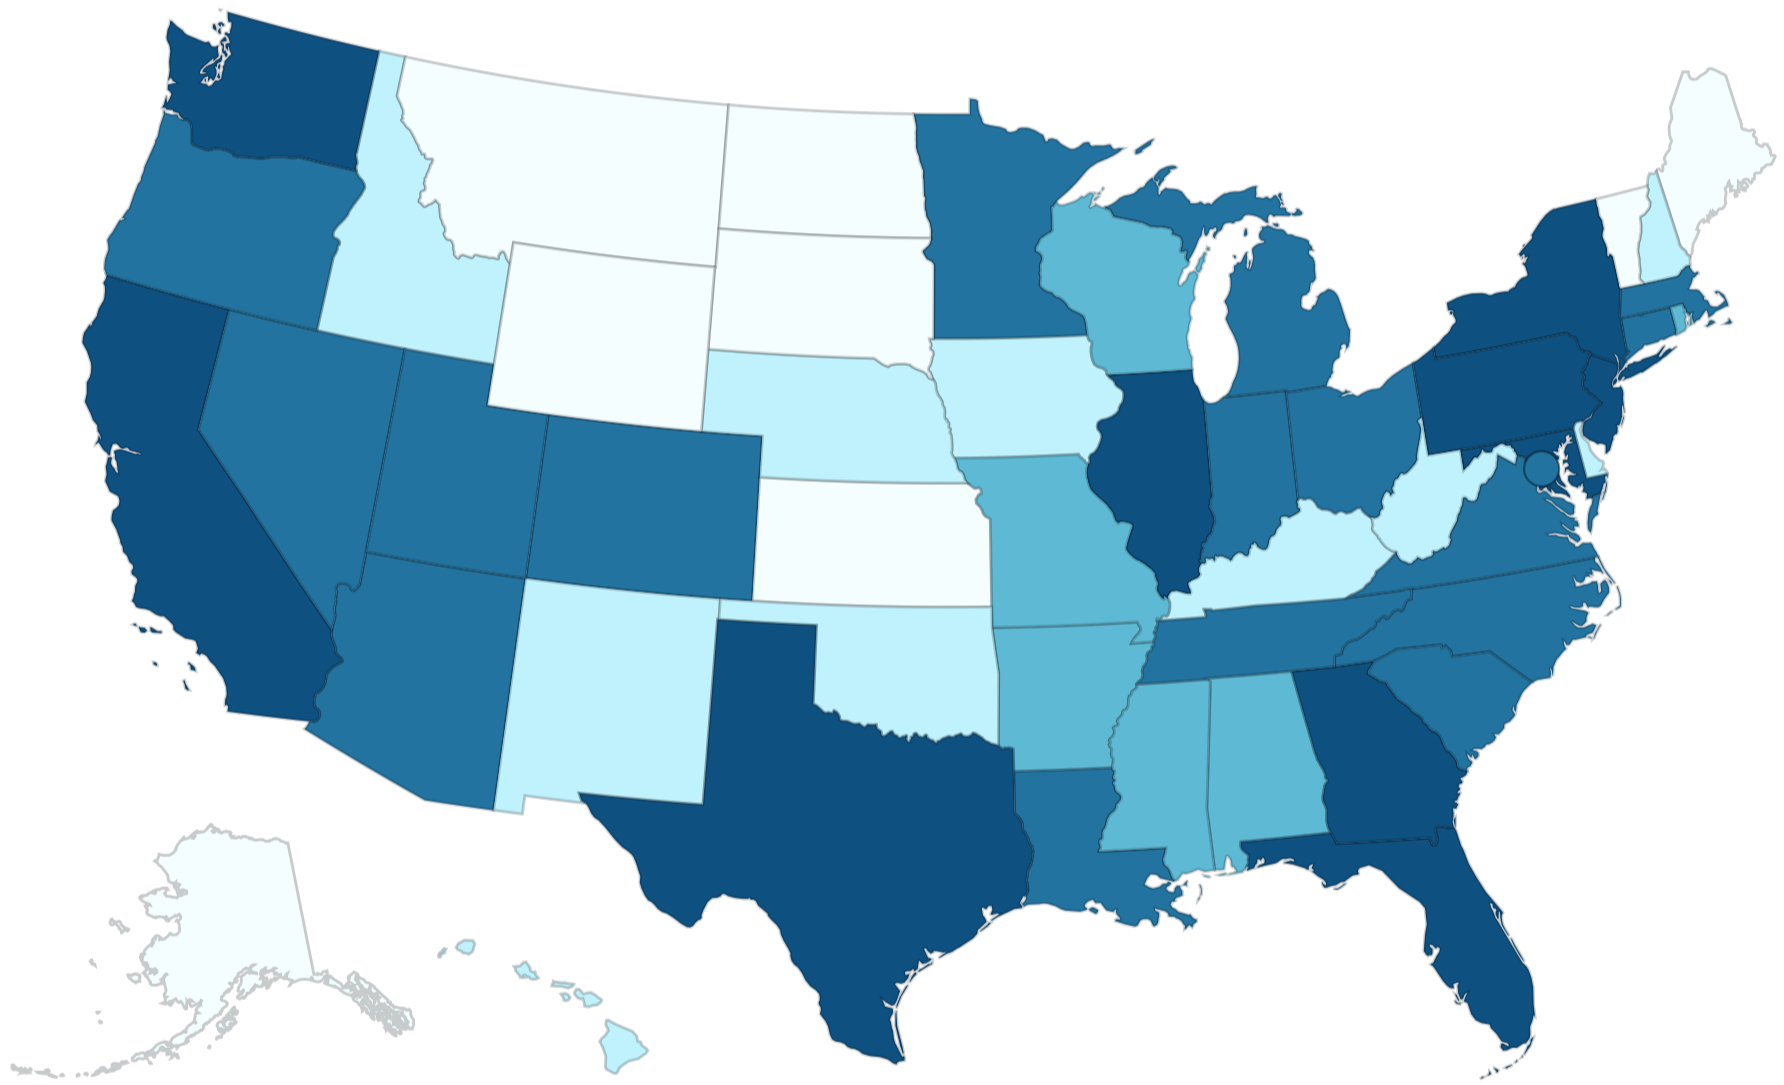

Monkeypox

2022 U.S. Map & Case Count Data as of September 15 2022 at 2:00 pm EDT

23,117 Total confirmed monkeypox/orthopoxvirus cases

*One Florida case is listed here but included in the United Kingdom case counts because the individual was tested while in the UK.

Territories PR

Case Range

- 1 to 10
- 11 to 50
- 51 to 100
- 101 to 500
- >500

Data Table

Location

- Alabama
- Alaska
- Arizona

Cases

90

3

399

Location	Cases
<input type="radio"/> Arkansas	53
<input type="radio"/> California	4,453
<input type="radio"/> Colorado	253
<input type="radio"/> Connecticut	118
<input type="radio"/> Delaware	35
<input type="radio"/> District Of Columbia	477
<input type="radio"/> Florida	2,301
<input type="radio"/> Georgia	1,641
<input type="radio"/> Hawaii	25
<input type="radio"/> Idaho	12
<input type="radio"/> Illinois	1,198
<input type="radio"/> Indiana	201
<input type="radio"/> Iowa	22
<input type="radio"/> Kansas	8
<input type="radio"/> Kentucky	40
<input type="radio"/> Louisiana	226
<input type="radio"/> Maine	9
<input type="radio"/> Maryland	603
<input type="radio"/> Massachusetts	364
<input type="radio"/> Michigan	244
<input type="radio"/> Minnesota	165
<input type="radio"/> Mississippi	58
<input type="radio"/> Missouri	71
<input type="radio"/> Montana	5
<input type="radio"/> Nebraska	28
<input type="radio"/> Nevada	217
<input type="radio"/> New Hampshire	27
<input type="radio"/> New Jersey	643
<input type="radio"/> New Mexico	33
<input type="radio"/> New York	3,719
<input type="radio"/> North Carolina	434
<input type="radio"/> North Dakota	5
<input type="radio"/> Ohio	237
<input type="radio"/> Oklahoma	33
<input type="radio"/> Oregon	183
<input type="radio"/> Pennsylvania	684
<input type="radio"/> Puerto Rico	160
<input type="radio"/> Rhode Island	63
<input type="radio"/> South Carolina	137
<input type="radio"/> South Dakota	2
<input type="radio"/> Tennessee	246
<input type="radio"/> Texas	2,017
<input type="radio"/> Utah	133
<input type="radio"/> Vermont	3