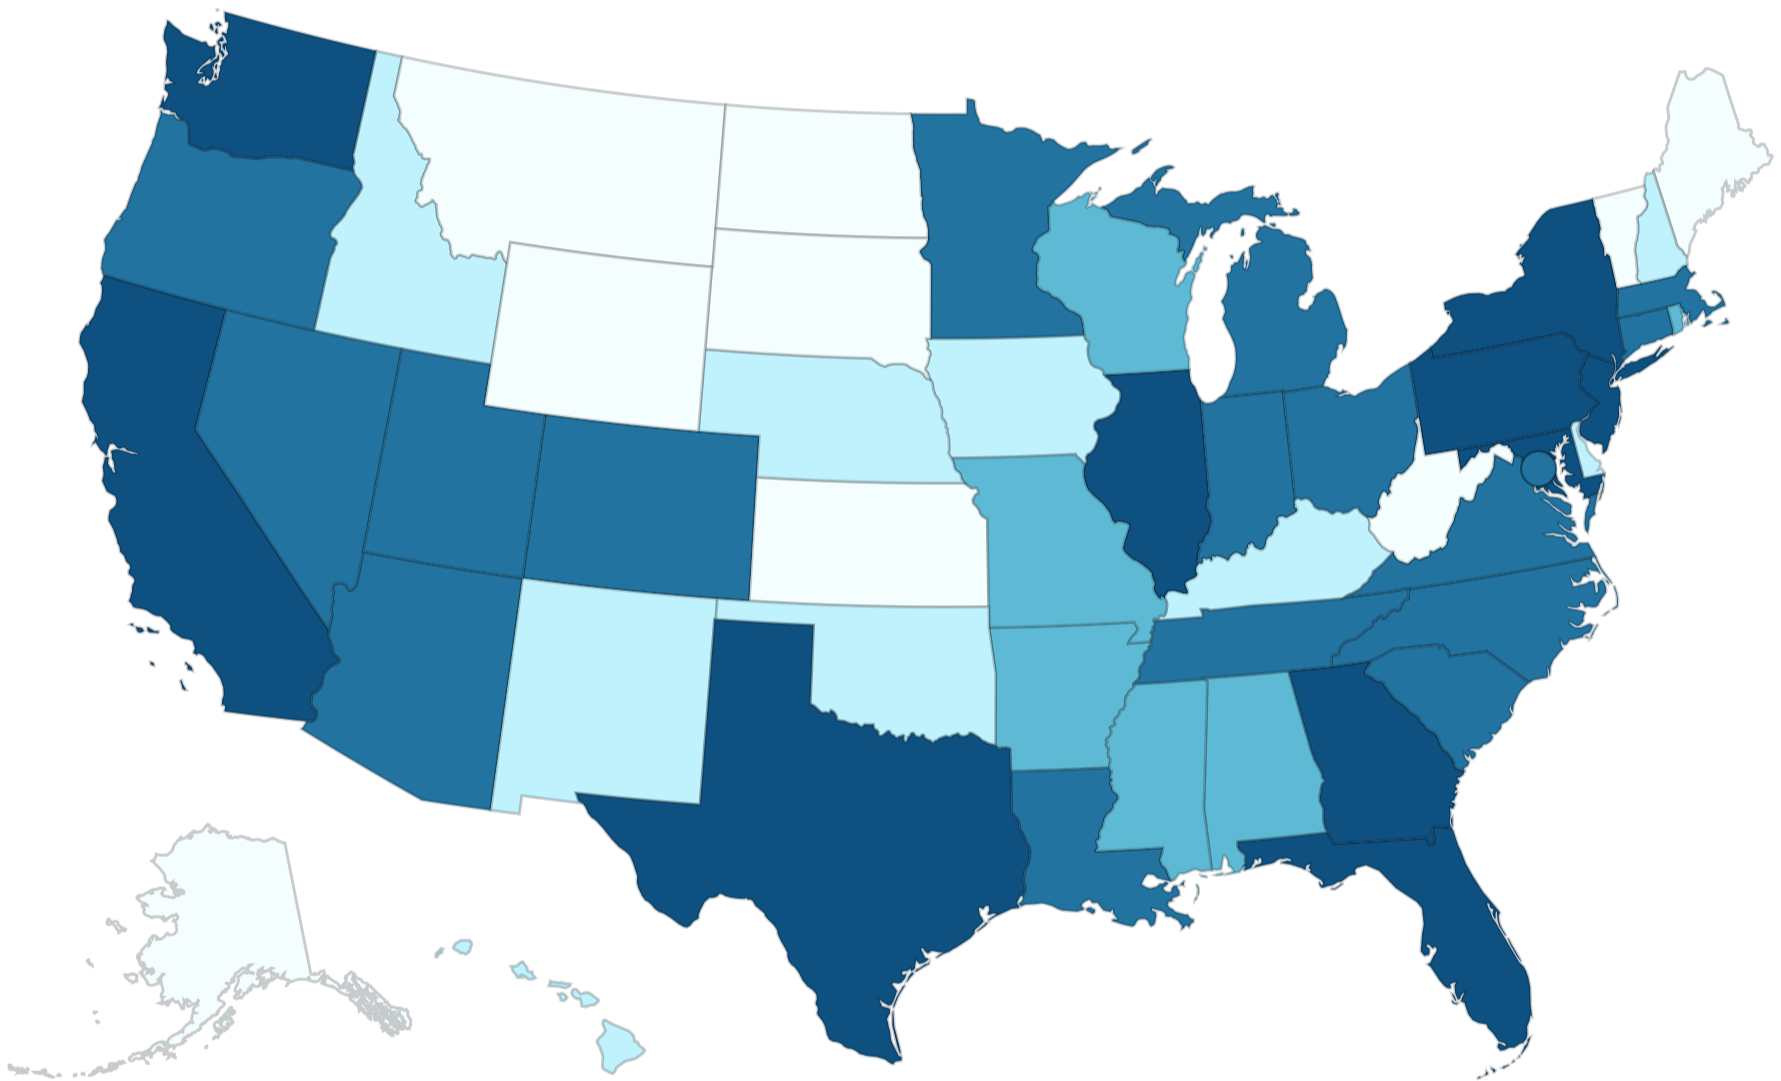

Monkeypox

2022 U.S. Map & Case Count Data as of September 14 2022 at 2:00 pm EDT

22,774 Total confirmed monkeypox/orthopoxvirus cases

*One Florida case is listed here but included in the United Kingdom case counts because the individual was tested while in the UK.

Territories PR

Case Range

- 1 to 10
- 11 to 50
- 51 to 100
- 101 to 500
- >500

Data Table

Location	Cases
<input type="radio"/> Alabama	90
<input type="radio"/> Alaska	3
<input type="radio"/> Arizona	399
<input type="radio"/> Arkansas	52