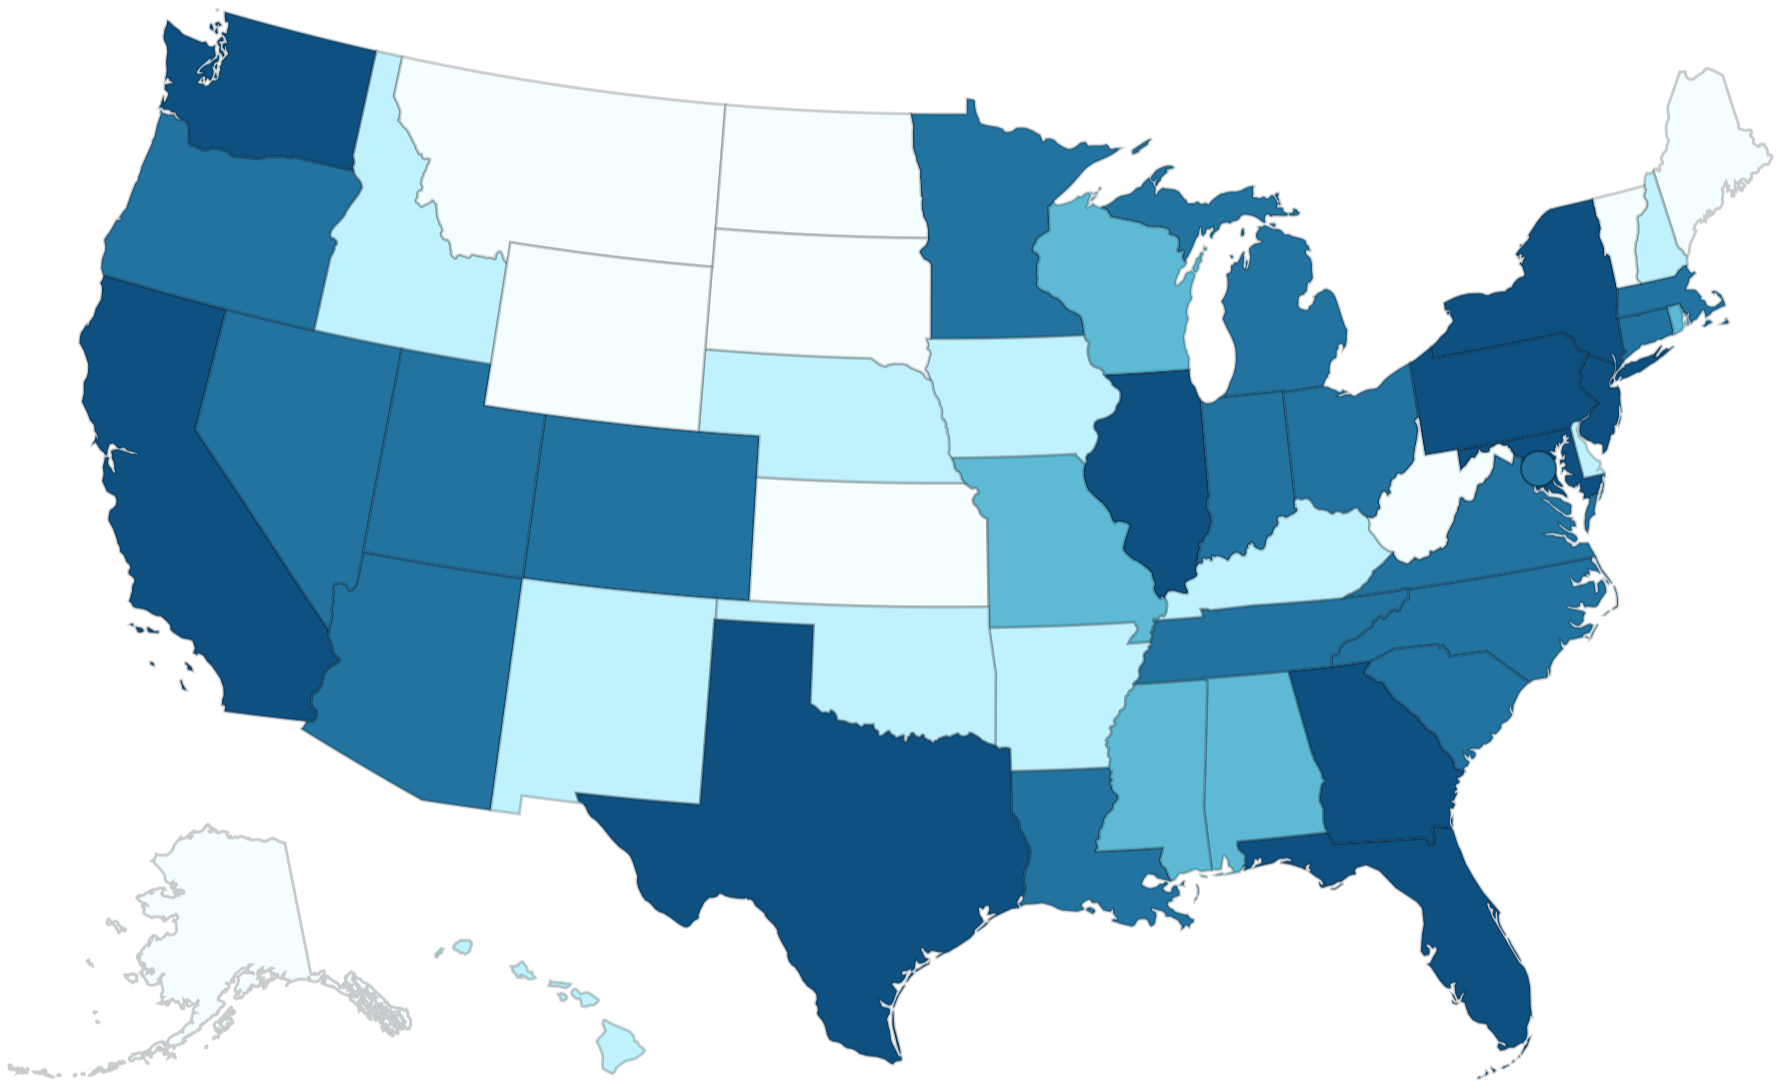

Monkeypox

2022 U.S. Map & Case Count Data as of September 12 2022 at 2:00 pm EDT

21,985 Total confirmed monkeypox/orthopoxvirus cases

*One Florida case is listed here but included in the United Kingdom case counts because the individual was tested while in the UK.

Territories PR

Case Range

- 1 to 10
- 11 to 50
- 51 to 100
- 101 to 500
- >500

Data Table

Location	Cases
<input type="radio"/> Alabama	90
<input type="radio"/> Alaska	3
<input type="radio"/> Arizona	374
<input type="radio"/> Arkansas	49