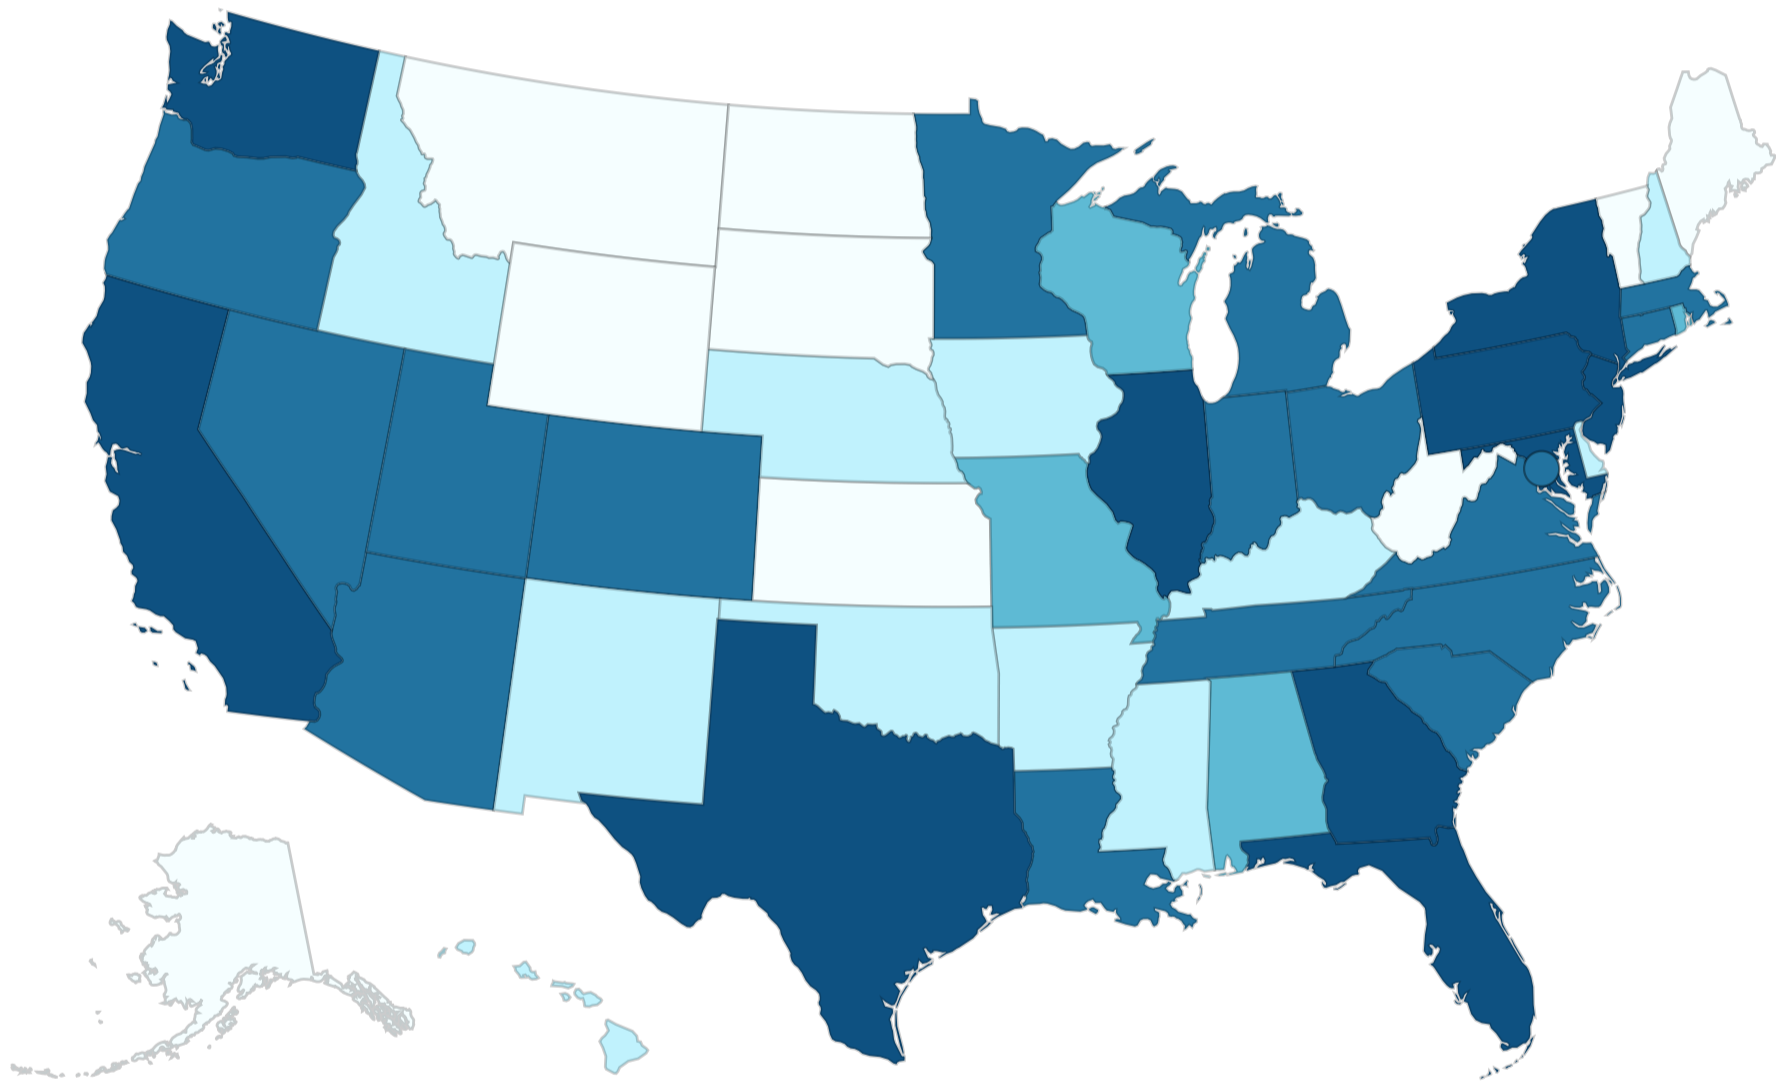

# Monkeypox

## 2022 U.S. Map & Case Count Data as of September 09 2022 at 2:00 pm EDT

**21,894** Total confirmed monkeypox/orthopoxvirus cases

\*One Florida case is listed here but included in the United Kingdom case counts because the individual was tested while in the UK.

Territories PR

### Case Range

- 1 to 10
- 11 to 50
- 51 to 100
- 101 to 500
- >500