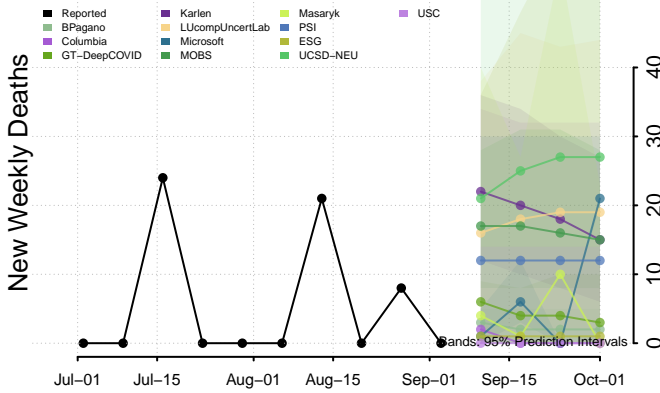

\*New weekly deaths may decrease in this location over the next four weeks. For these locations, the ensemble forecast indicates a probability of 0.75 or greater that fewer deaths will be reported in week four of the forecast than in the last reported week.

### Alaska