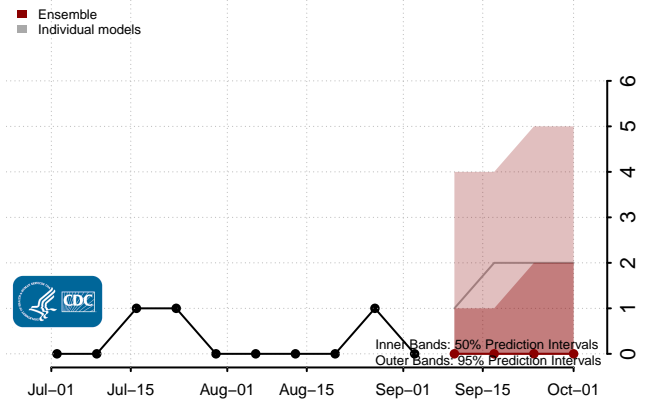

American Samoa