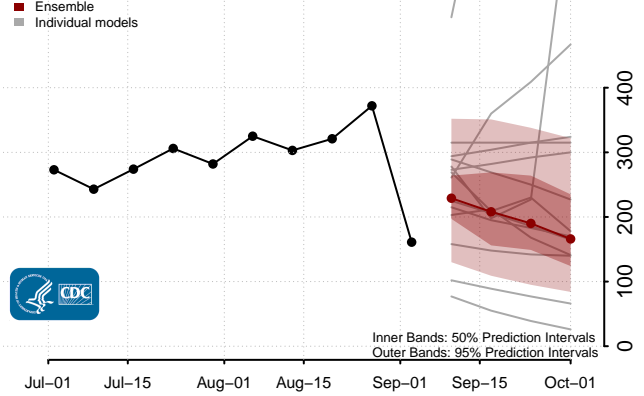

California