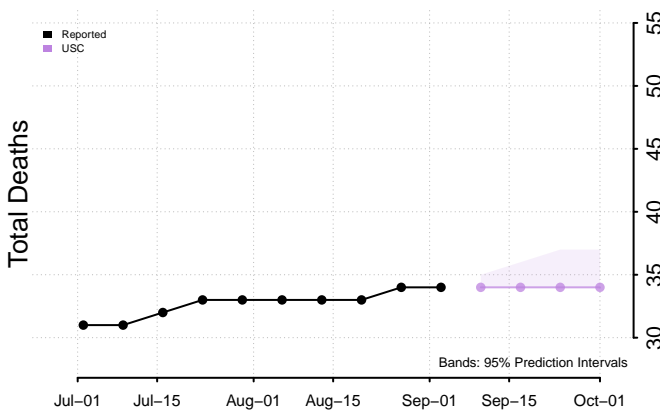

American Samoa