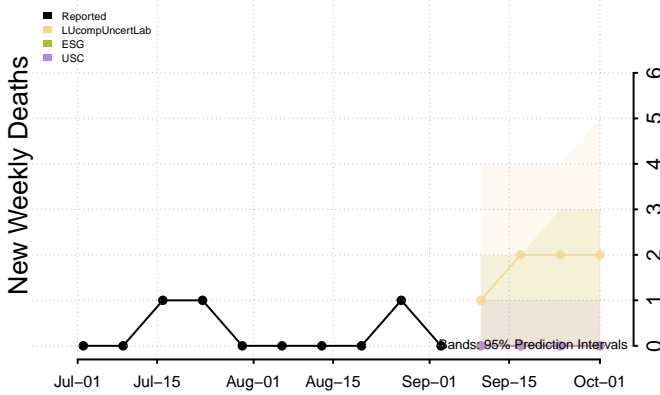

American Samoa