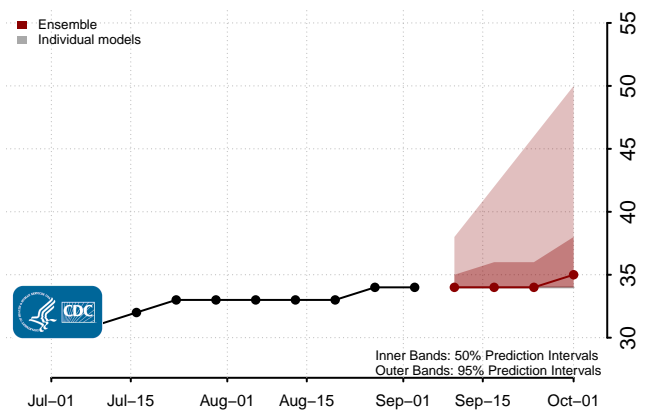

American Samoa