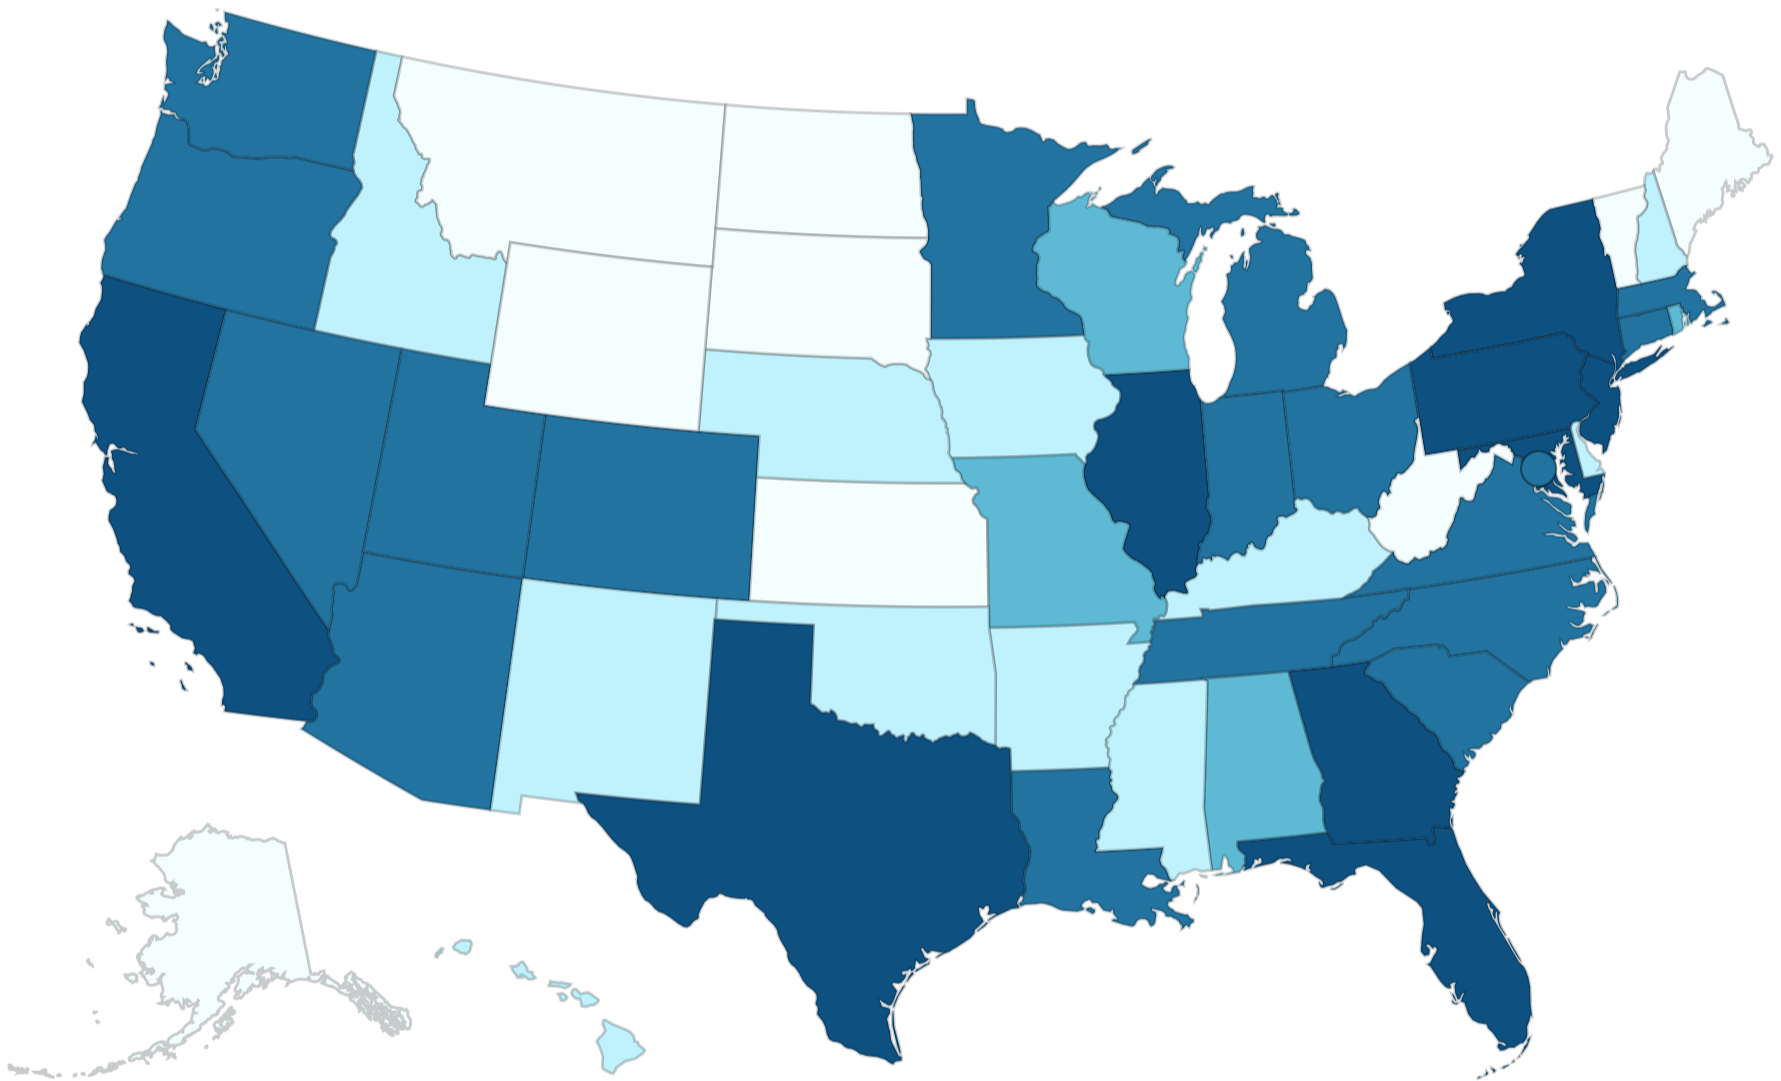

Monkeypox

2022 U.S. Map & Case Count Data as of September 06 2022 at 2:00 pm EDT

20,733 Total confirmed monkeypox/orthopoxvirus cases

*One Florida case is listed here but included in the United Kingdom case counts because the individual was tested while in the UK.

Territories PR

Case Range

- 1 to 10
- 11 to 50
- 51 to 100
- 101 to 500
- >500

Data Table

Location	Cases
<input type="radio"/> Alabama	78
<input type="radio"/> Alaska	3
<input type="radio"/> Arizona	341
<input type="radio"/> Arkansas	40