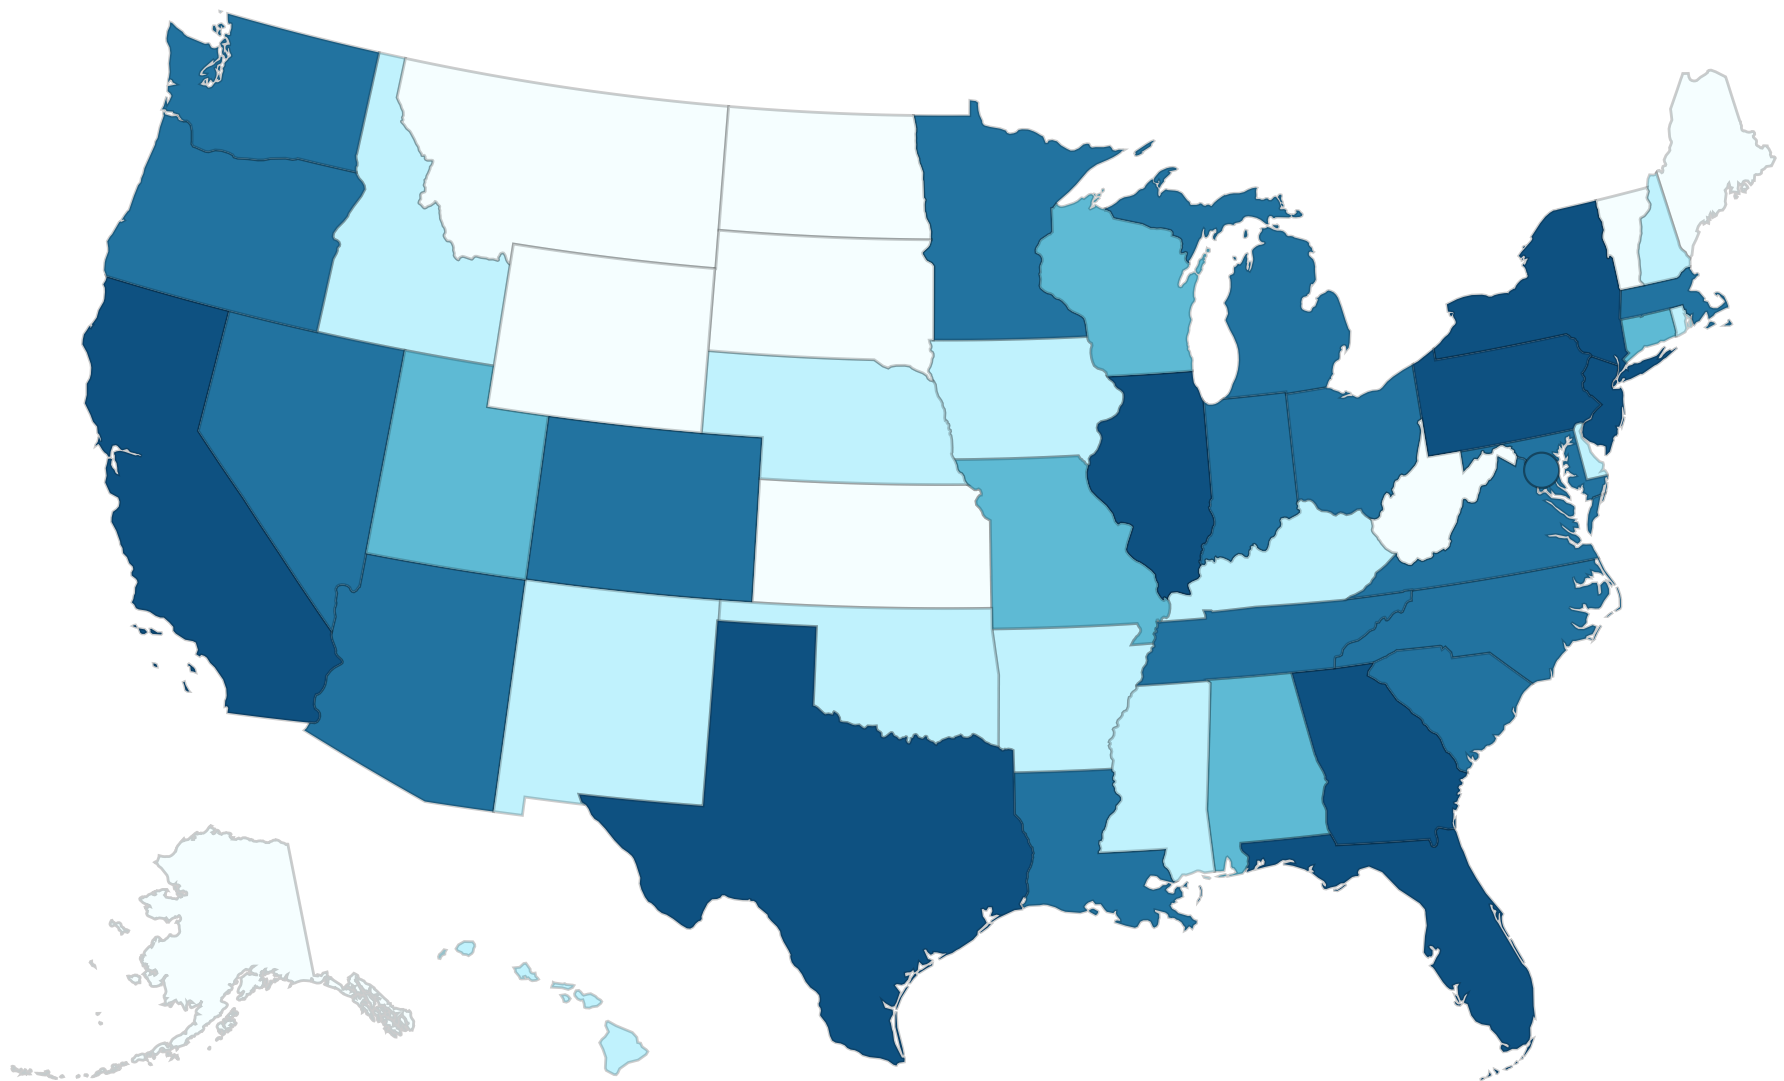

Monkeypox

2022 U.S. Map & Case Count Data as of August 31 2022 at 2:00 pm EDT

18,989 Total confirmed monkeypox/orthopoxvirus cases

*One Florida case is listed here but included in the United Kingdom case counts because the individual was tested while in the UK.

Territories PR

Case Range

- 1 to 10
- 11 to 50
- 51 to 100
- 101 to 500
- >500

Data Table

Location	Cases
<input type="radio"/> Alabama	69
<input type="radio"/> Alaska	3
<input type="radio"/> Arizona	317
<input type="radio"/> Arkansas	32